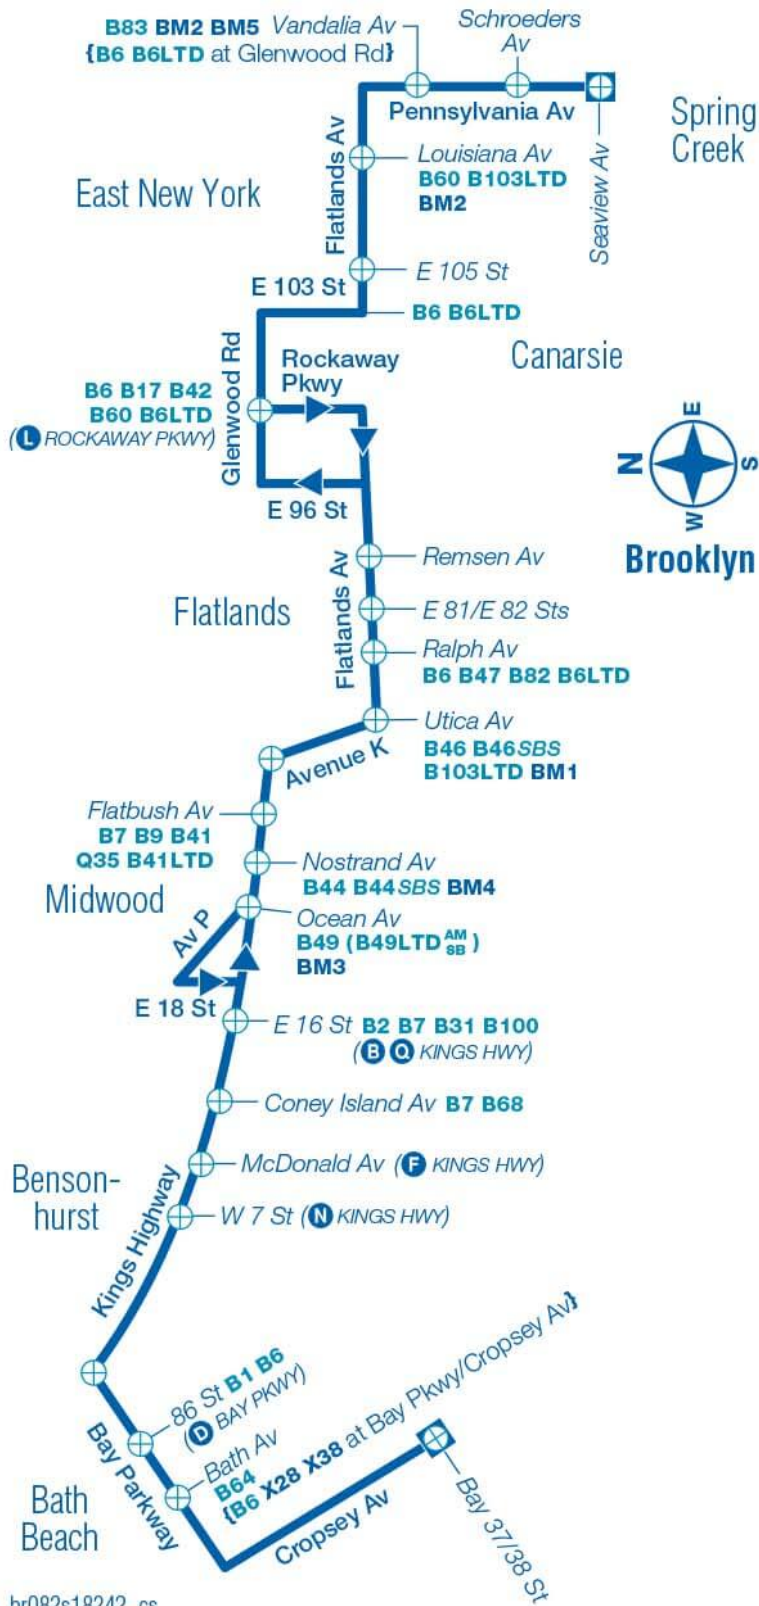

br082s18242_cs

B82+selectbusservice MAP LEGEND

Local/Limited/SBS Bus Transfers: shown in bold light blue type.
Express Bus Transfers: shown in bold dark blue type.

Terminal	(Q) STATION NAME Subway Connection
Stop	MTA LIRR Railroad Station
(SB) South-bound