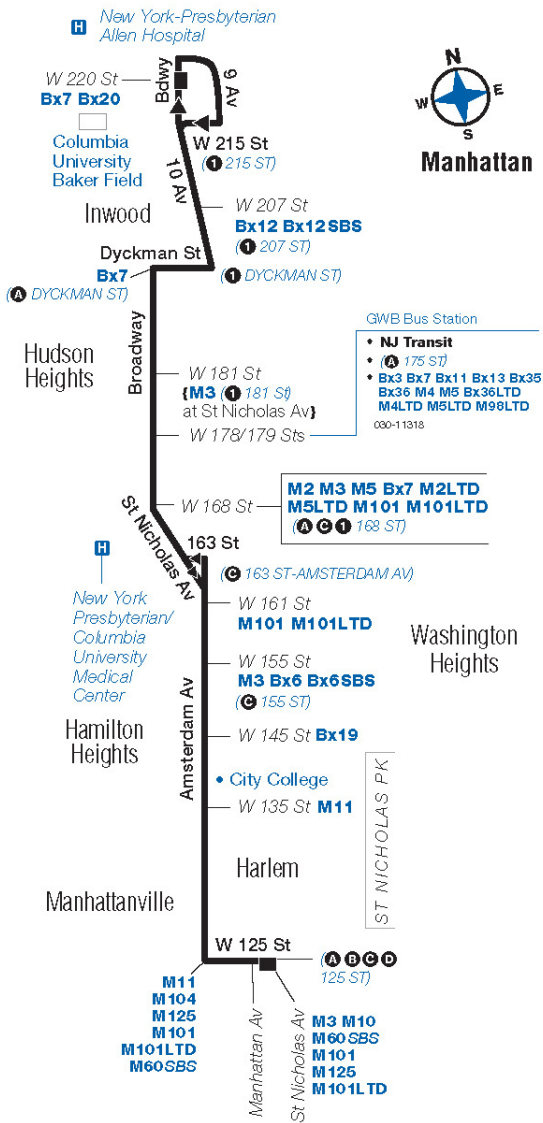

M100

Bus Timetable New York City Transit

Inwood - Harlem via Broadway / Amsterdam Av

Local Service

Effective January 5, 2025

For accessible subway stations, travel directions and other information:

[Visit www.mta.info](http://www.mta.info) or call us at 511