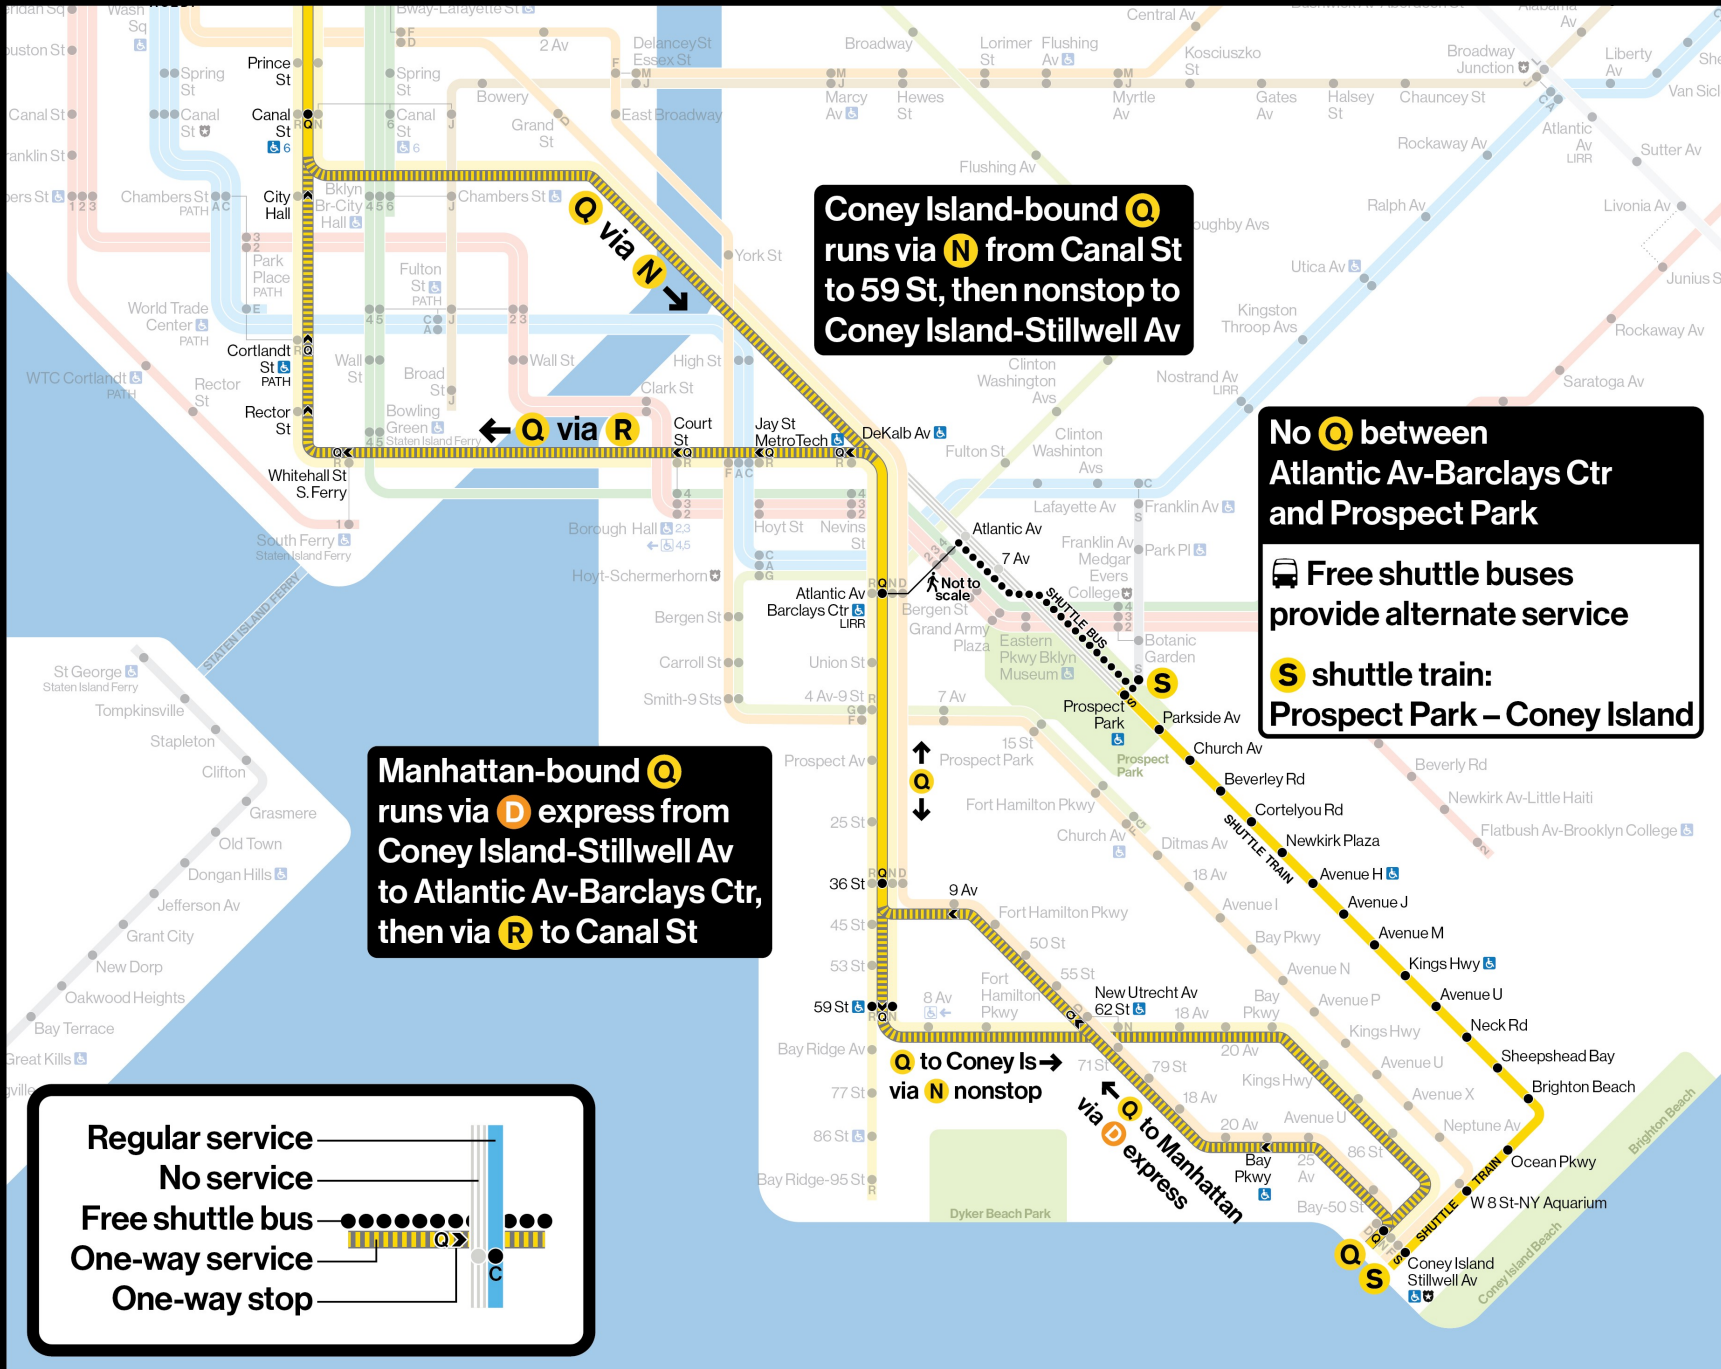

# Weekend **Q** Service Changes

## Summer Weekends, July 16 – August 14

**Coney Island-bound **Q** runs via **N** from Canal St to 59 St, then nonstop to Coney Island-Stillwell Av**

**Manhattan-bound **Q** runs via **D** express from Coney Island-Stillwell Av to Atlantic Av-Barclays Ctr, then via **R** to Canal St**

**No **Q** between Atlantic Av-Barclays Ctr and Prospect Park**  
**Free shuttle buses provide alternate service**  
****S** shuttle train: Prospect Park – Coney Island**

**Regular service** ————

**No service** - - - - -

**Free shuttle bus** ······

**One-way service** ———— **Q** →

**One-way stop** ———— T

**Q to Coney Is via **N** nonstop**

**Q to Manhattan via **D** express**