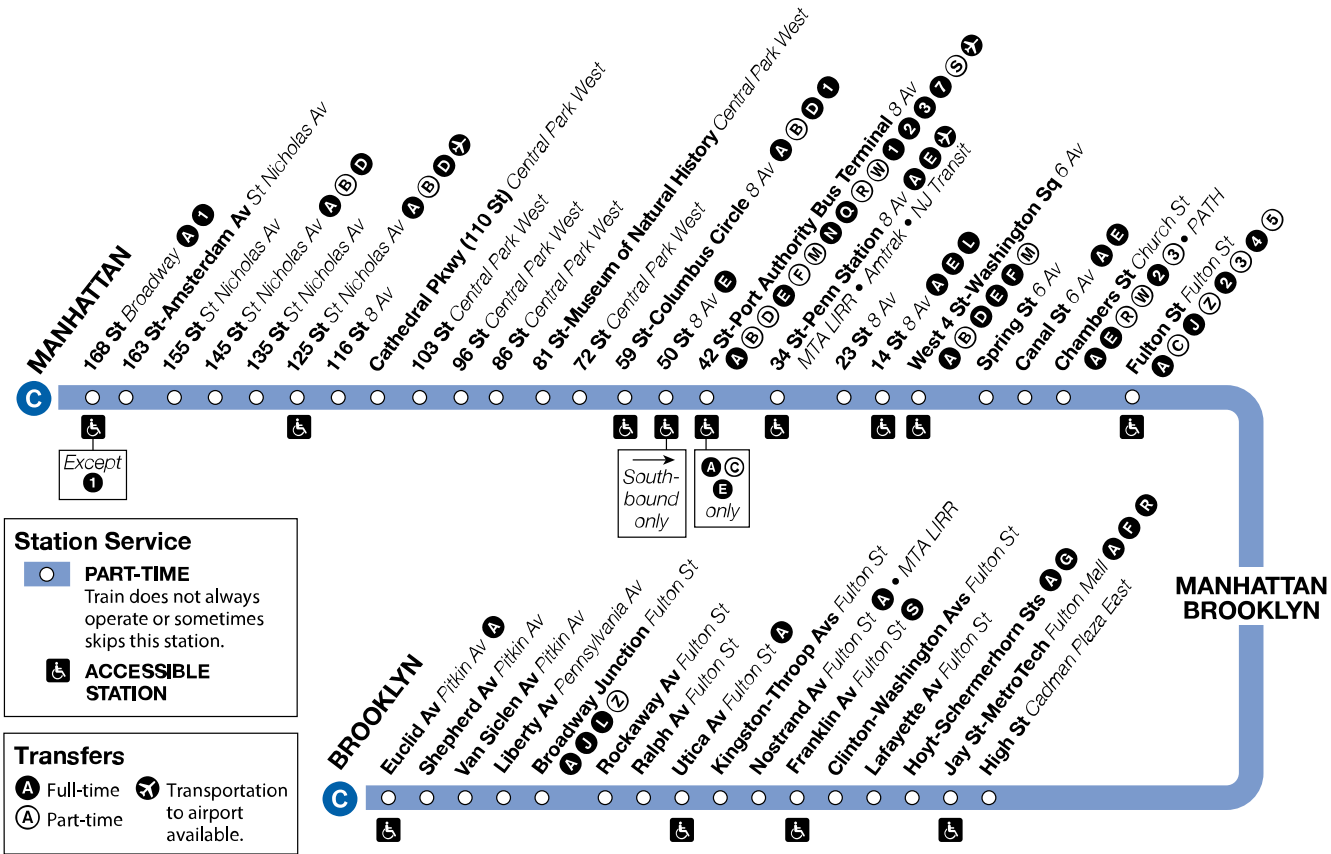

C 8 Avenue Local

tr00ca21245