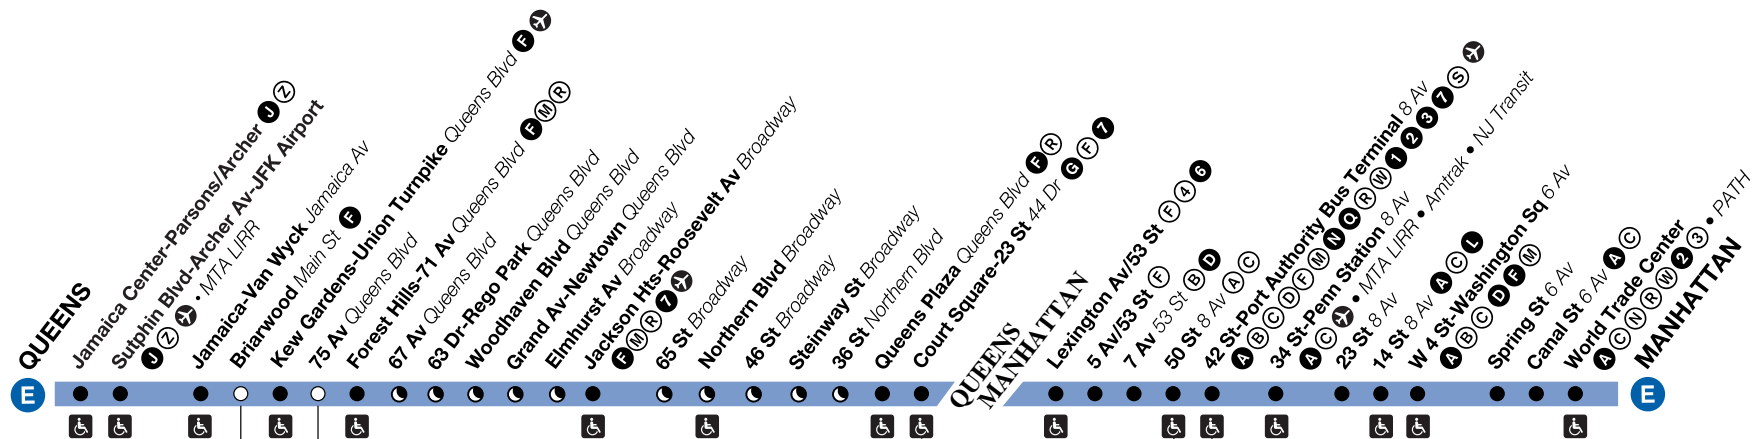

E 8 Av Local

E trains stop at Briarwood and 75 Av as follows:

- During weekday evenings and late nights.
- Saturday and Sunday.

South-bound only
E

South-bound only
A C
E only

Station Service

- **FULL-TIME** (Black circle): Train always operates and always stops here.
- **PART-TIME** (White circle): Train does not always operate or sometimes skips this station.
- **LATE-NIGHT SERVICE** (Blue circle): Train stops at this station late-night hours only (approx. 8:30 PM - 6 AM).
- **ACCESSIBLE STATION** (Wheelchair icon): Station is accessible.

Transfers

- **A** Full-time
- **A** Part-time
- **Y** Transportation to airport available.

tr00ea21245