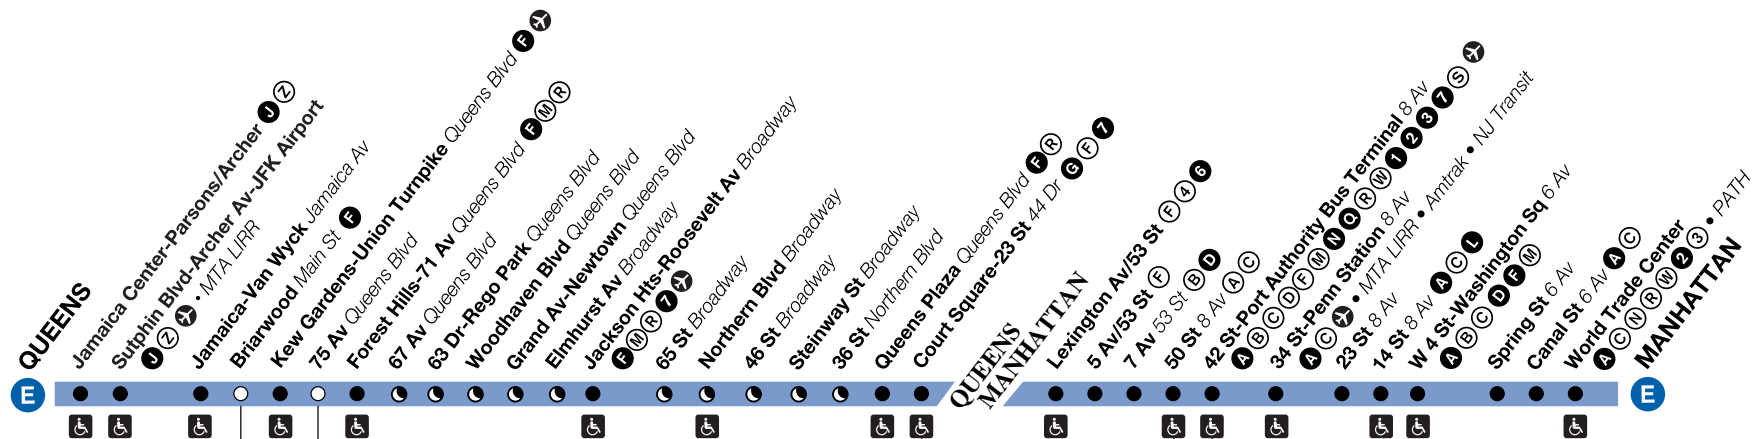

E 8 Av Local

E trains stop at Briarwood and 75 Av as follows:

- During weekday evenings and late nights.
- Saturday and Sunday.

South-bound only
E

South-bound only
A C
E only

Station Service

- **FULL-TIME** Train always operates and always stops here.
- **PART-TIME** Train does not always operate or sometimes skips this station.
- **LATE-NIGHT SERVICE** Train stops at this station late-night hours only (approx. 8:30 PM - 6 AM).
- **ACCESSIBLE STATION**

Transfers

- **A** Full-time
- **A** Part-time
- **↔** Transportation to airport available.

tr00ea21245