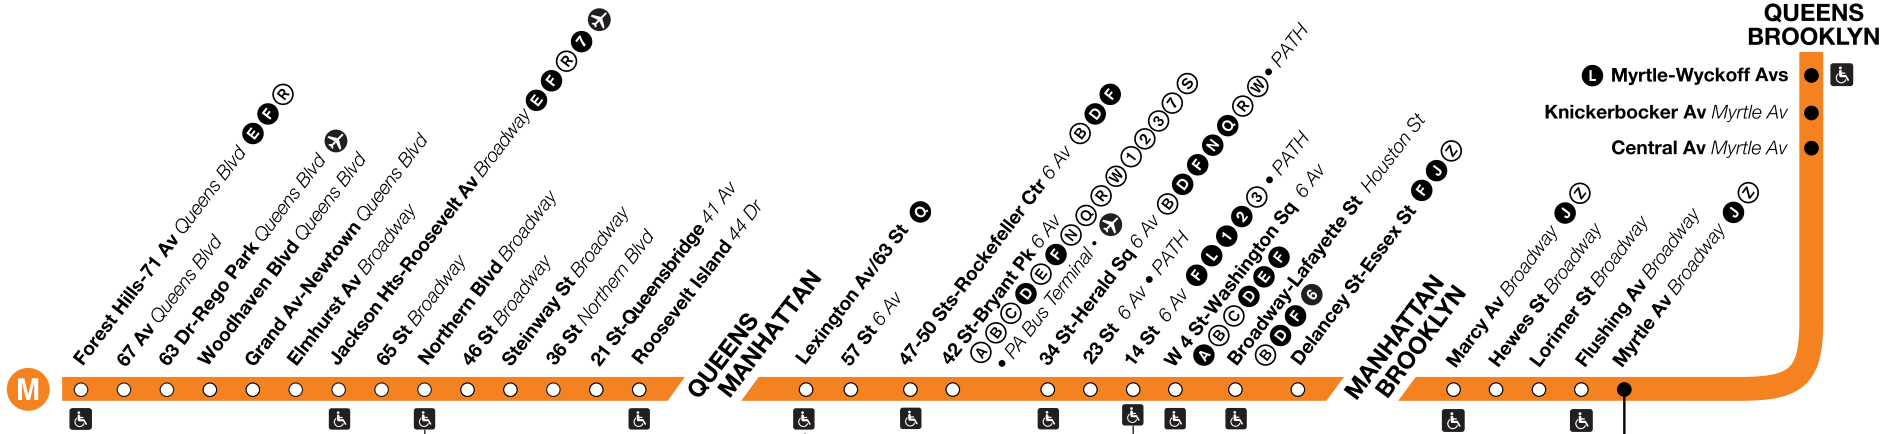

M Queens Blvd/6 Av Local

Station Service

- **FULL-TIME**
  Train always operates and always stops here.
- **PART-TIME**
  Train does not always operate or sometimes skips this station.
- **ACCESSIBLE STATION**

Transfers

- **A** Full-time **A** Part-time
- **NY** Transportation to airport available.

tr00ma21245

North-bound only

Using OMNY or MetroCard, only, the single free transfer provided after first tap or swipe can be used at:
N R W at Lexington Av/59 St station
A B C at 59 St station
by walking via street from this station. If the transfer was used, a full fare will be deducted.

WHEN M TRAIN OPERATES BETWEEN METROPOLITAN AV AND MYRTLE AV:
Toward Manhattan: Transfer to **4** service
Toward Queens: Transfer from **4** service

1. **QUEENS**
2. Middle Village-Metropolitan Av
   - Fresh Pond Rd 67 Av
   - Forest Av 67 Av
   - Seneca Av Palmetto St

1. **QUEENS BROOKLYN**
2. Myrtle-Wyckoff Aves
   - Knickerbocker Av Myrtle Av
   - Central Av Myrtle Av
   - Marcy Av Broadway
   - Hewes St Broadway
   - Lorimer St Broadway
   - Flushing Av Broadway
   - Myrtle Av Broadway