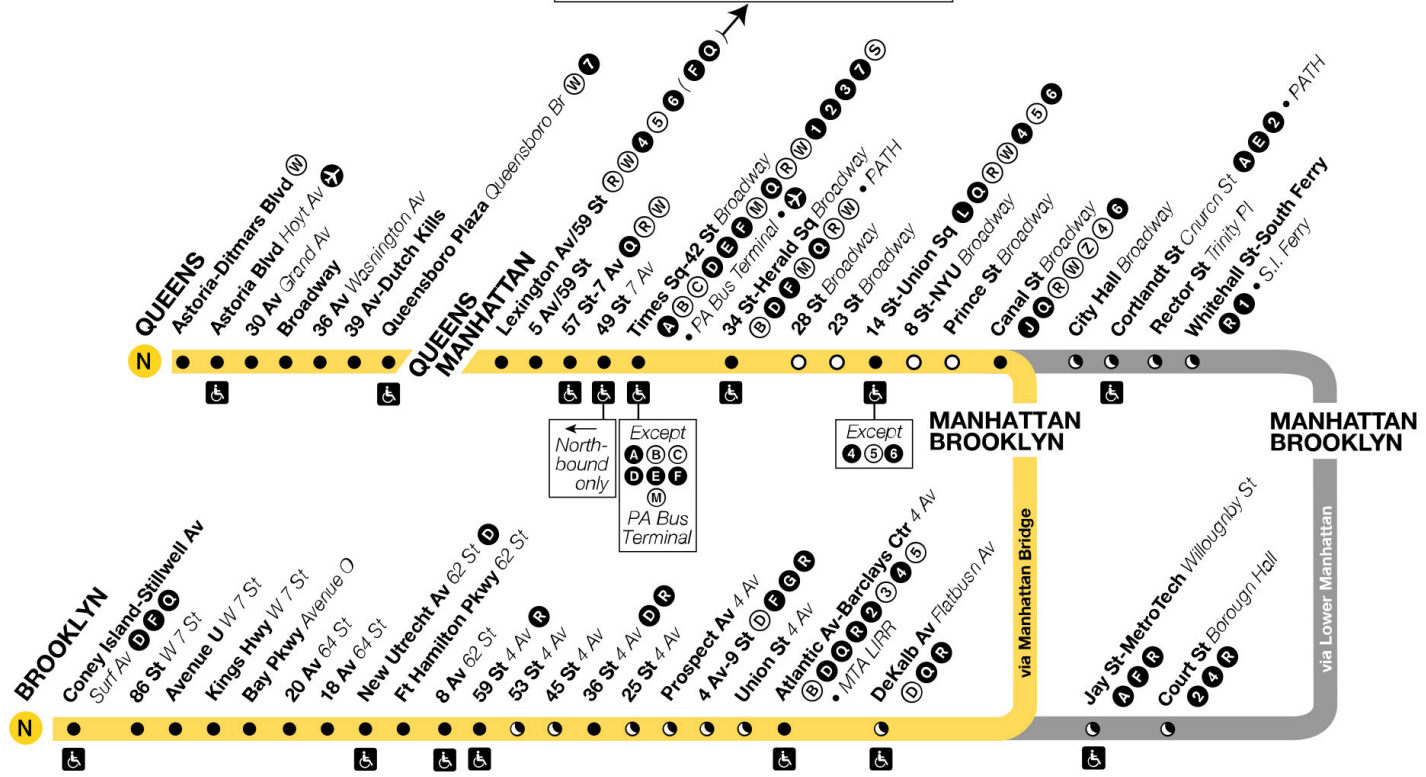

N Broadway Express

Station Service

- **FULL-TIME**
  Train always operates and always stops here.
- **PART-TIME**
  Train does not always operate or sometimes skips this station.
- **LATE-NIGHT SERVICE**
  Train stops at this station late-night hours only (approx. 10 PM - 6:30 AM).
- **LATE-NIGHT SERVICE**
  Train stops at this station late-night hours only (approx. 11 PM - 5:30 AM).
- **ACCESSIBLE STATION**

Transfers

- **A** Full-time
- **A** Part-time
- **T** Transportation to airport available.

Using MetroCard only, the single free transfer provided after first swipe can be used at:
F **C** at Lexington Av/63 St station.
by walking via street from this station. If the transfer was used, a full fare will be deducted.

tr00na22004