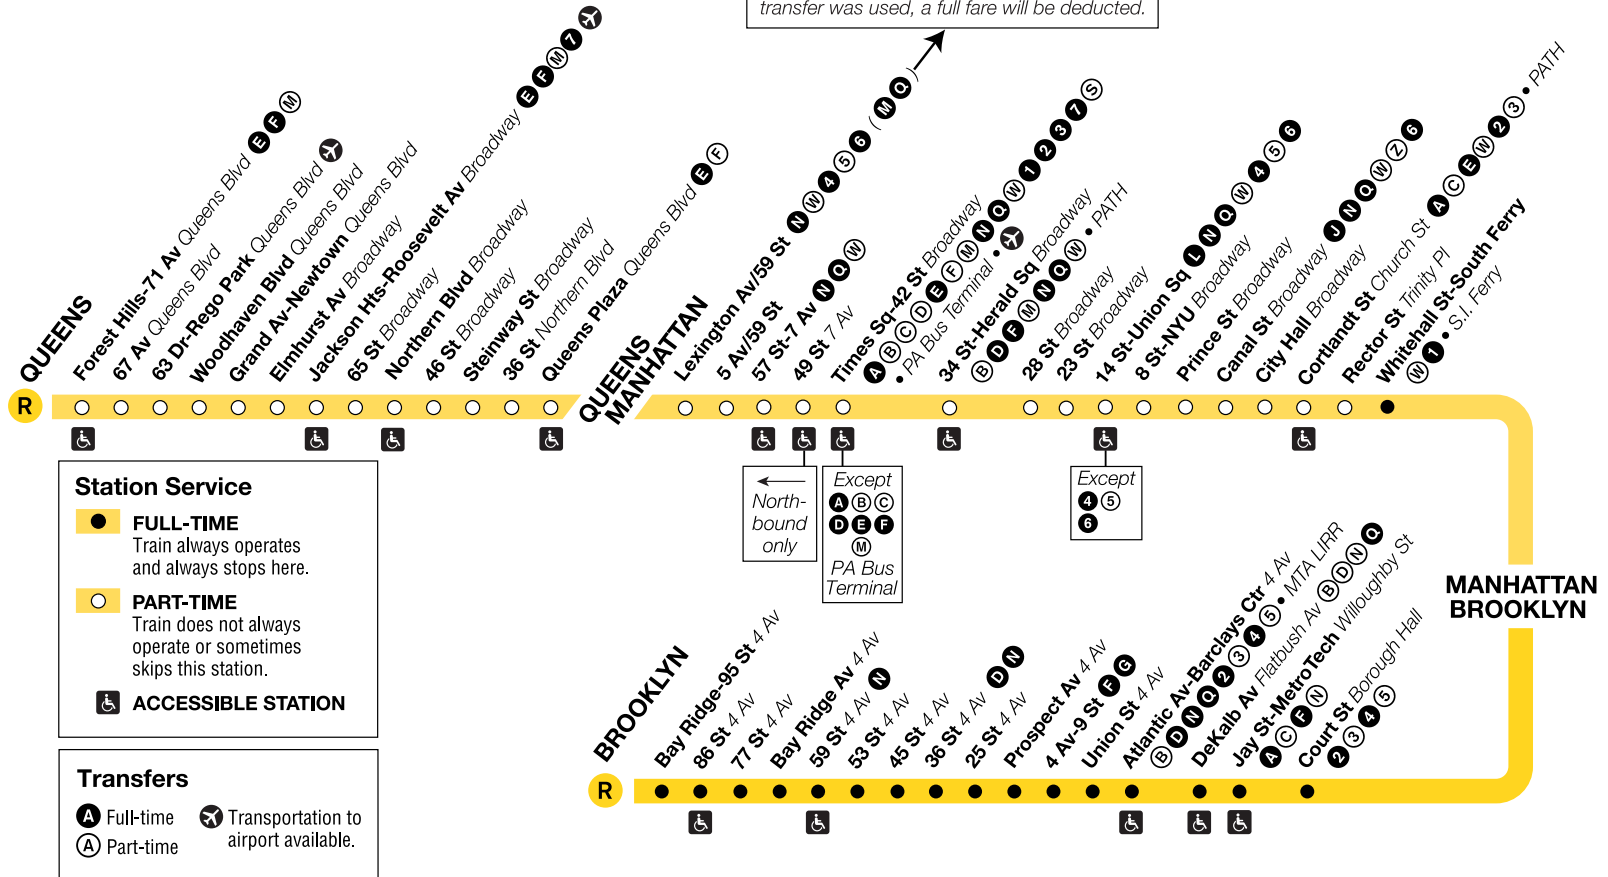

R Broadway Local

Using OMNY or MetroCard only, the single free transfer provided after first tap or swipe can be used at:
M Q at Lexington Av/63 St station.
by walking via street from this station. If the transfer was used, a full fare will be deducted.

tr00ra22004