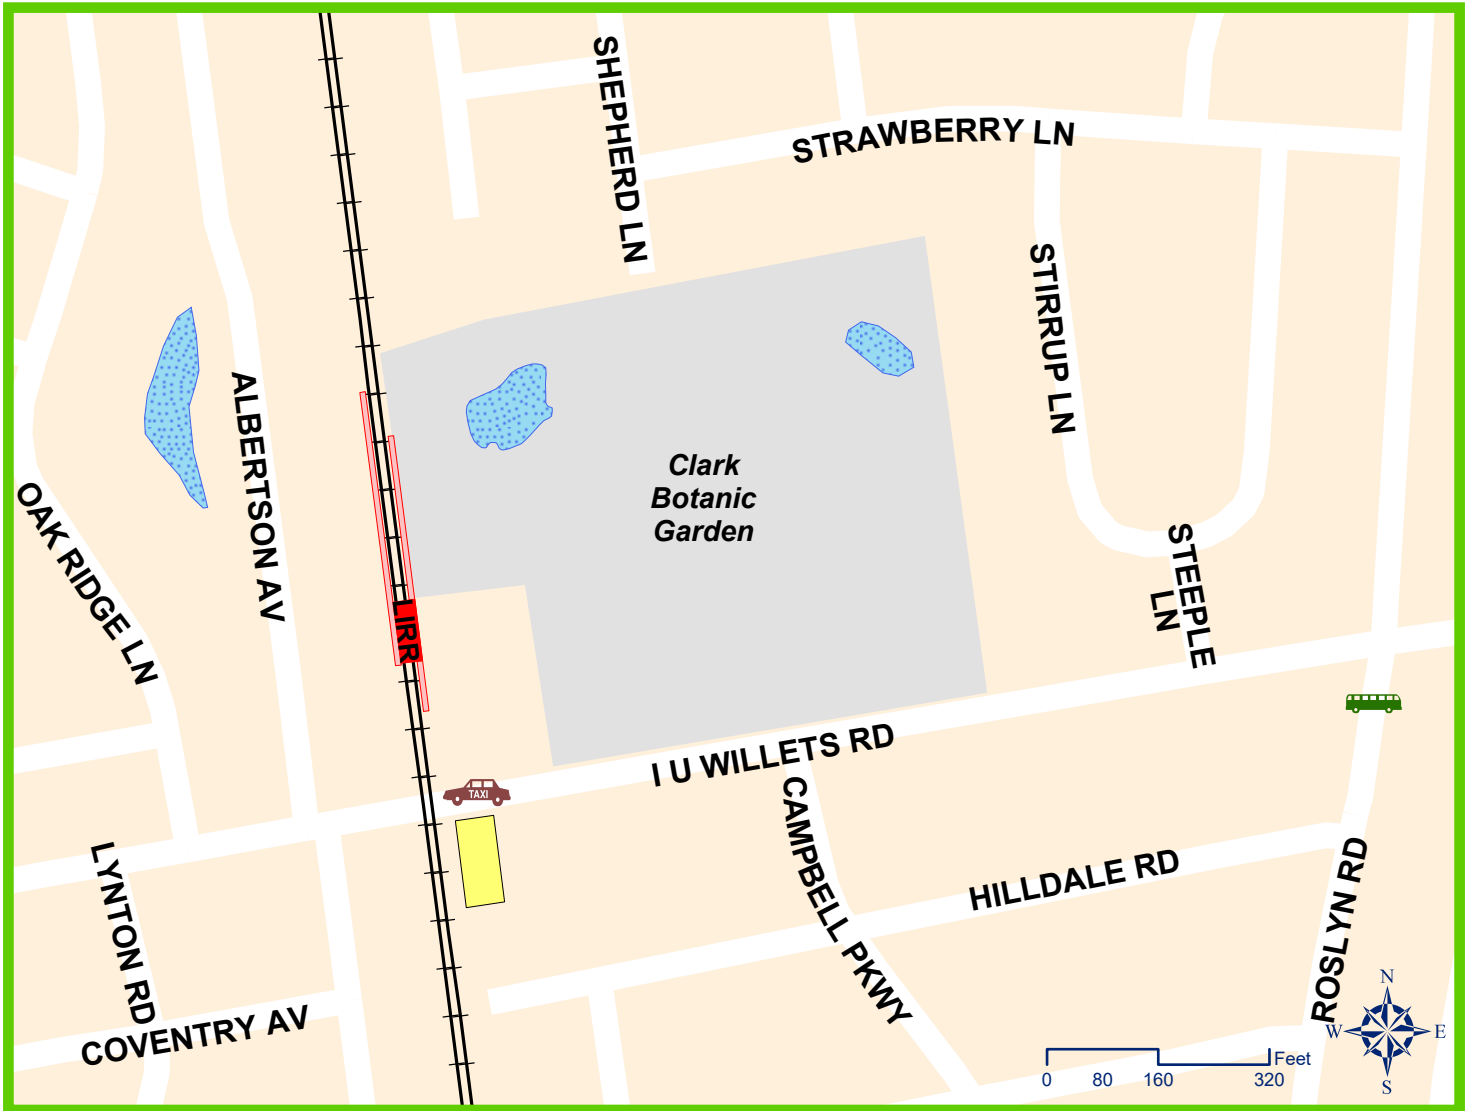

Parking, Bus and Taxi Information

Albertson Station

MAP LEGEND

LIRR Station

Parking Facilities

Parking is free and unrestricted, no fee or permit is required at all times

ADA Parking Bike Rack

Bus Connections