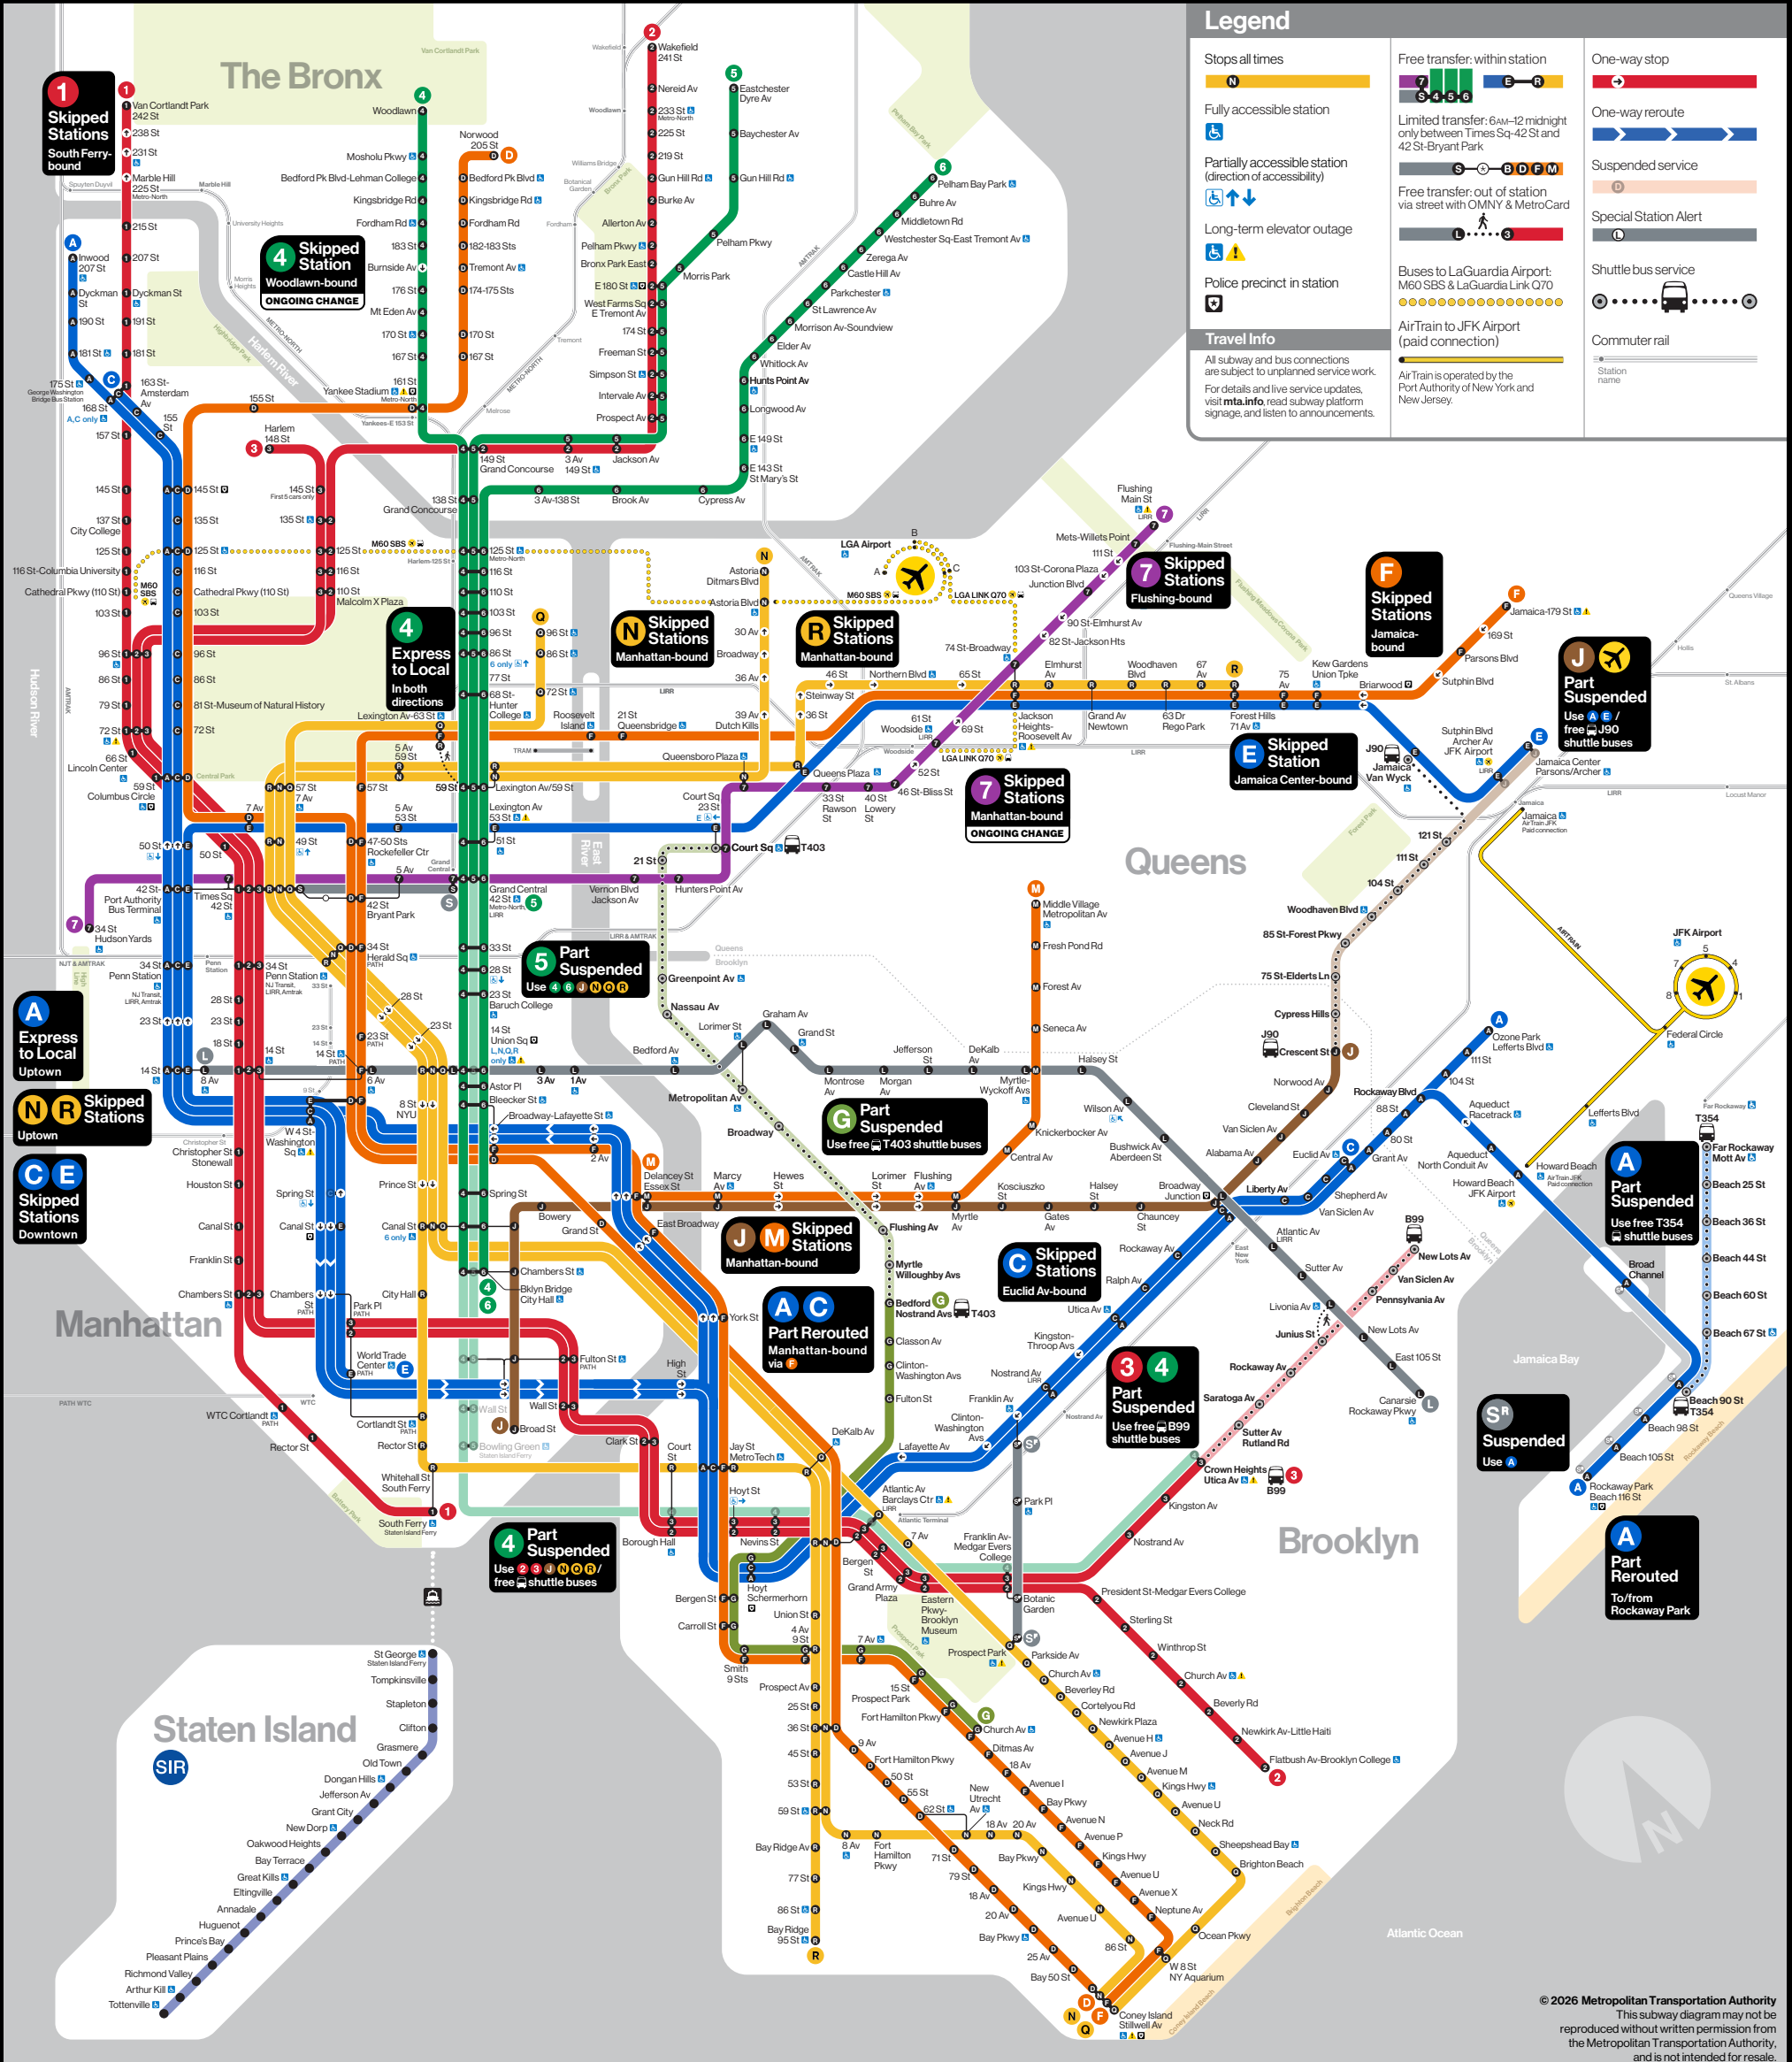

Legend

- Stops all times:
- Fully accessible station:
- Partially accessible station (direction of accessibility):
- Long-term elevator outage:
- Police precinct in station:
- Free transfer: within station:
- Limited transfer: 6av–12midnight only between Times Sq-42 St and 42 St-Bryant Park:
- Free transfer: out of station via street with OMNY & MetroCard:
- Buses to LaGuardia Airport: M60 SBS & LaGuardia Link Q70:
- AirTrain to JFK Airport (paid connection):
- AirTrain is operated by the Port Authority of New York and New Jersey.
- One-way stop:
- One-way reroute:
- Suspended service:
- Special Station Alert:
- Shuttle bus service:
- Commuter rail:

Travel Info
All subway and bus connections are subject to unplanned service work. For details and live service updates, visit mta.info, read subway platform signage, and listen to announcements.

Get this map in your inbox: mta.info/weekender

Download the App