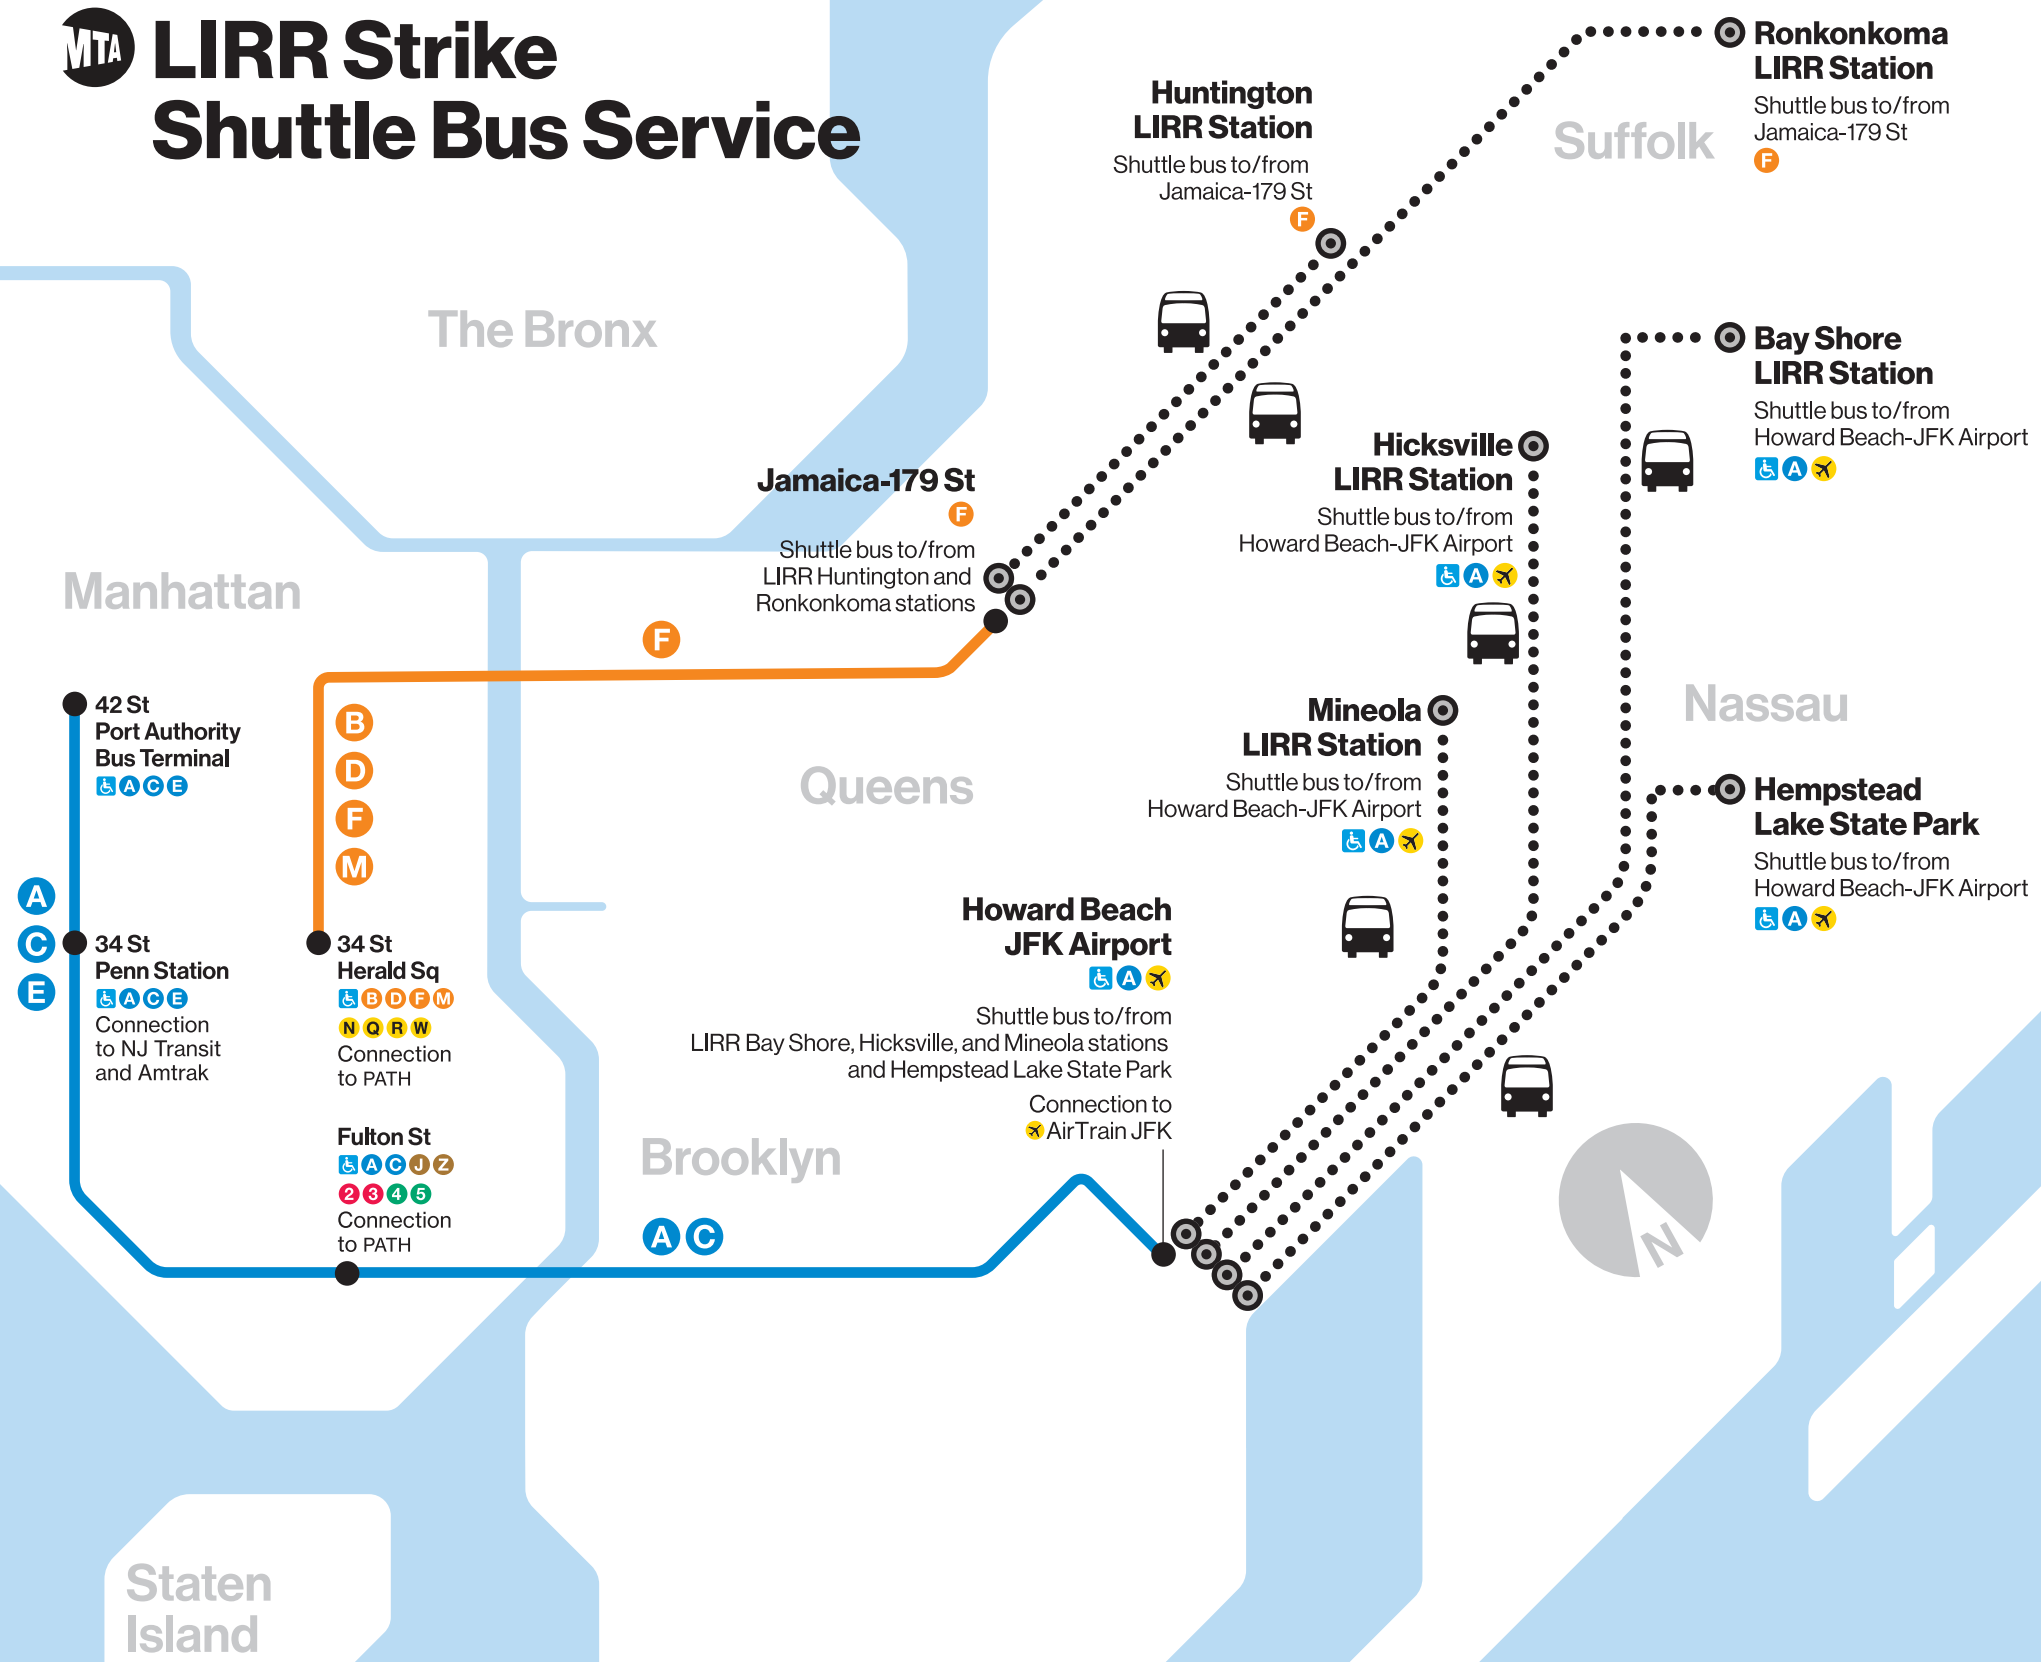

MTA LIRR Strike Shuttle Bus Service

MTA LIRR Strike Shuttle Bus Service

42 St
Port Authority Bus Terminal
A C E

34 St Penn Station
A C E
Connection to NJ Transit and Amtrak

B D F M
34 St Herald Sq
B D F M
N Q R W
Connection to PATH

Fulton St
A C J Z
2 3 4 5
Connection to PATH

F

Jamaica-179 St
F
Shuttle bus to/from LIRR Huntington and Ronkonkoma stations

Queens

A C

Brooklyn

Howard Beach JFK Airport
A
Shuttle bus to/from LIRR Bay Shore, Hicksville, and Mineola stations and Hempstead Lake State Park
Connection to AirTrain JFK

Huntington LIRR Station
Shuttle bus to/from Jamaica-179 St
F

Hicksville LIRR Station
Shuttle bus to/from Howard Beach-JFK Airport
A
A

Mineola LIRR Station
Shuttle bus to/from Howard Beach-JFK Airport
A
A

Suffolk

Nassau

Staten Island

The Bronx

Manhattan