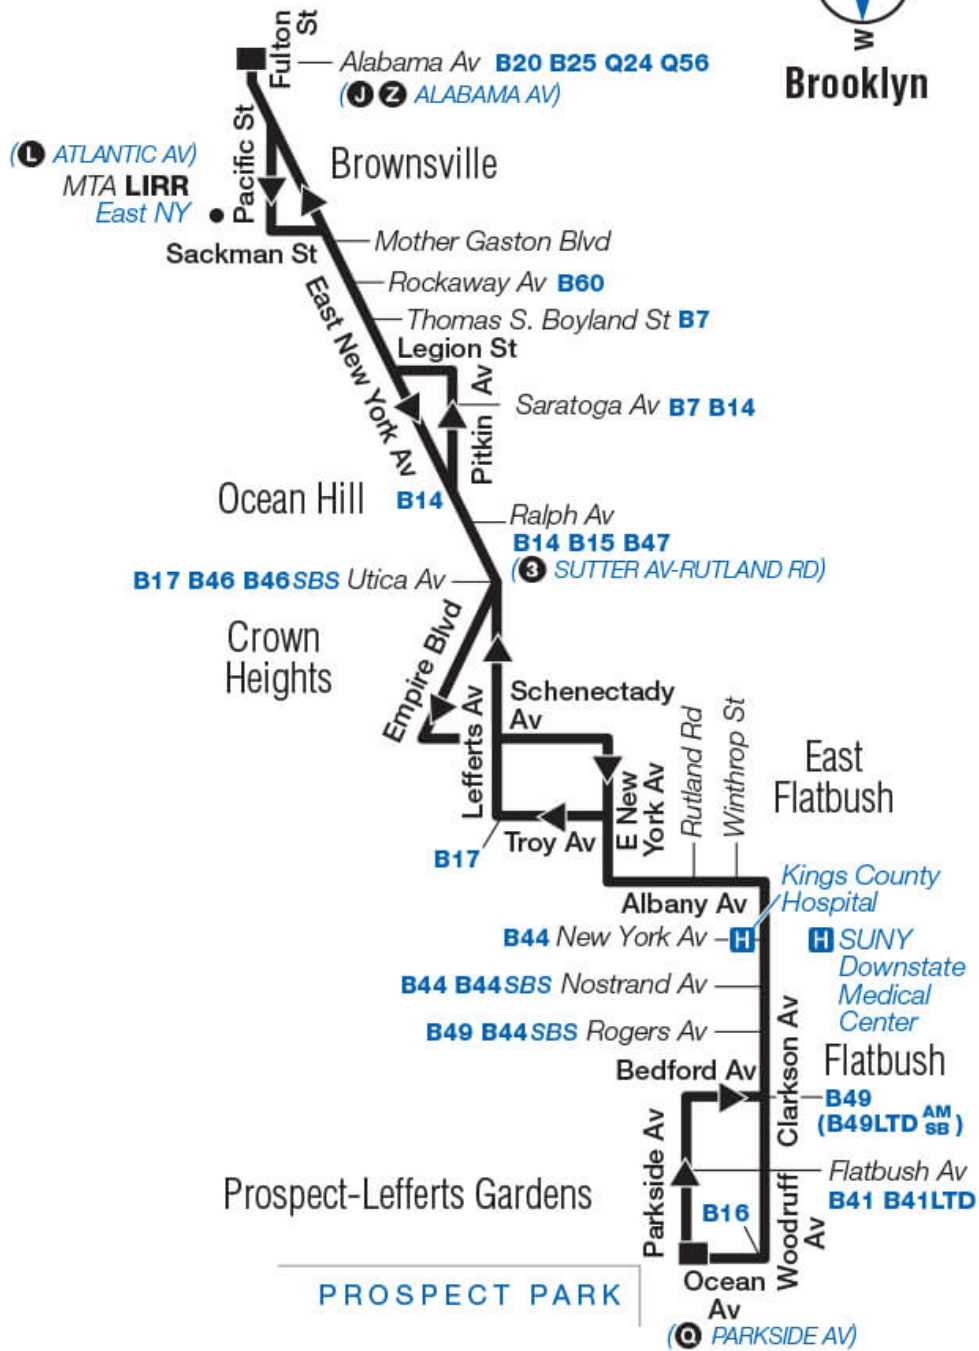

br012a16284_cs

B12 MAP LEGEND

Local/Limited/SBS Bus Transfers: shown in bold blue type.

■ Terminal

MTA **LIRR** Railroad Station

(ⓐ STATION NAME)
Subway Connection

(SB) South-bound