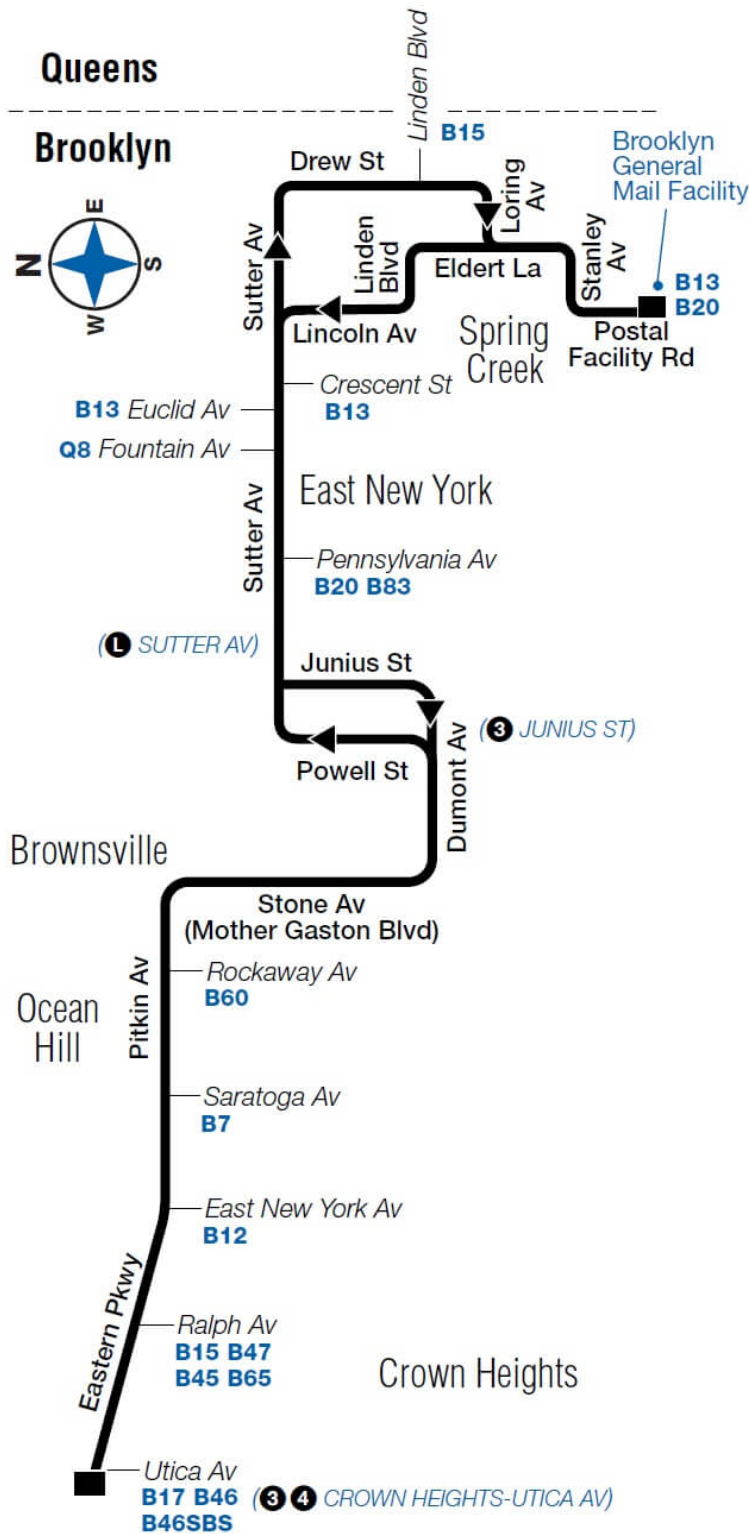

br014a16123_cs

B14 MAP LEGEND

Local/Limited/SBS Bus Transfers: shown in bold blue type.

■ Terminal

(L) STATION NAME
Subway Connection

● Point of Interest