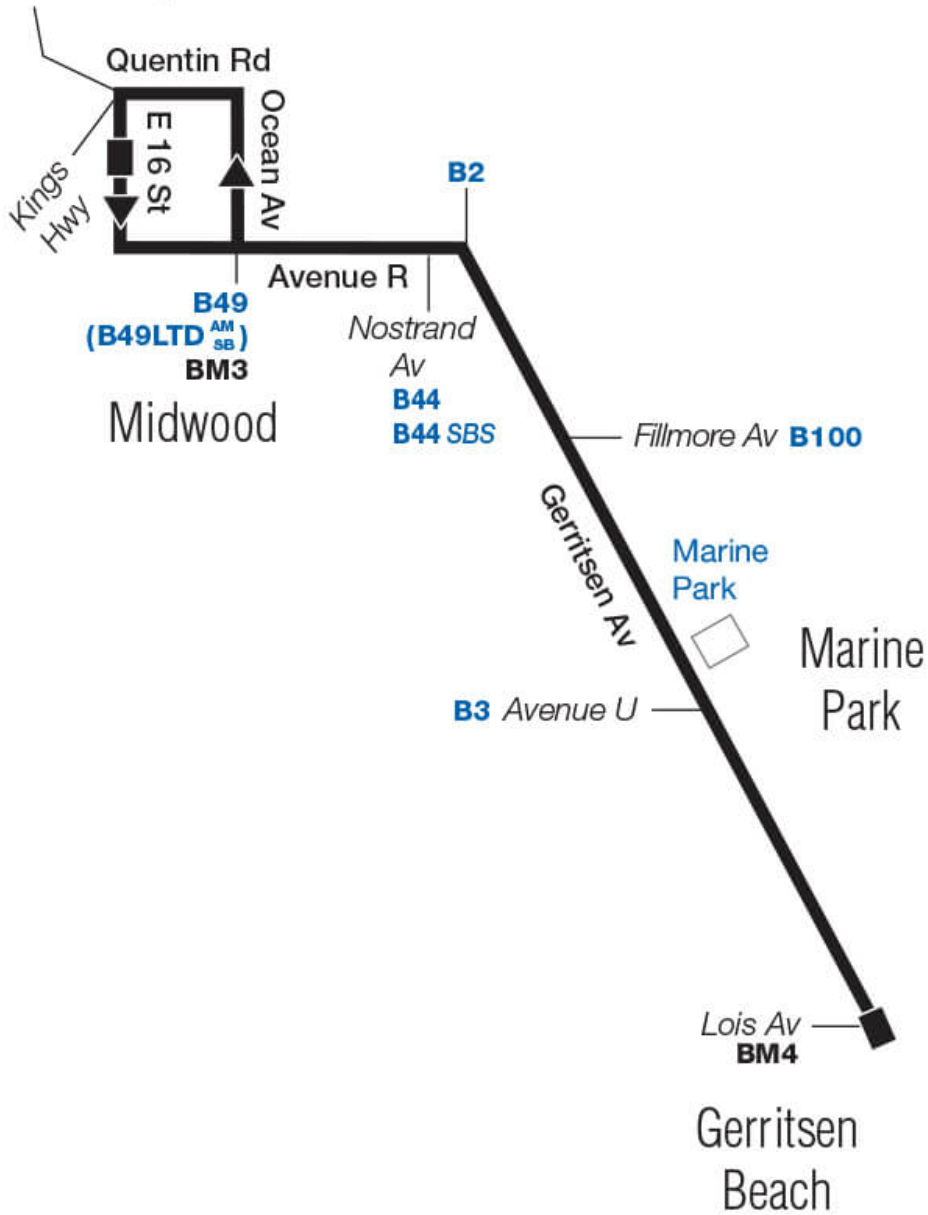

B2 B7
B82 B100
B82SBS
(B Q)
KINGS HWY

br031a18253_cs

B31 MAP LEGEND

Local/Limited/SBS Bus Transfers: shown in bold blue type.

Express Bus Transfers: shown in bold black type.

■ Terminal

(B) STATION NAME
Subway Connection