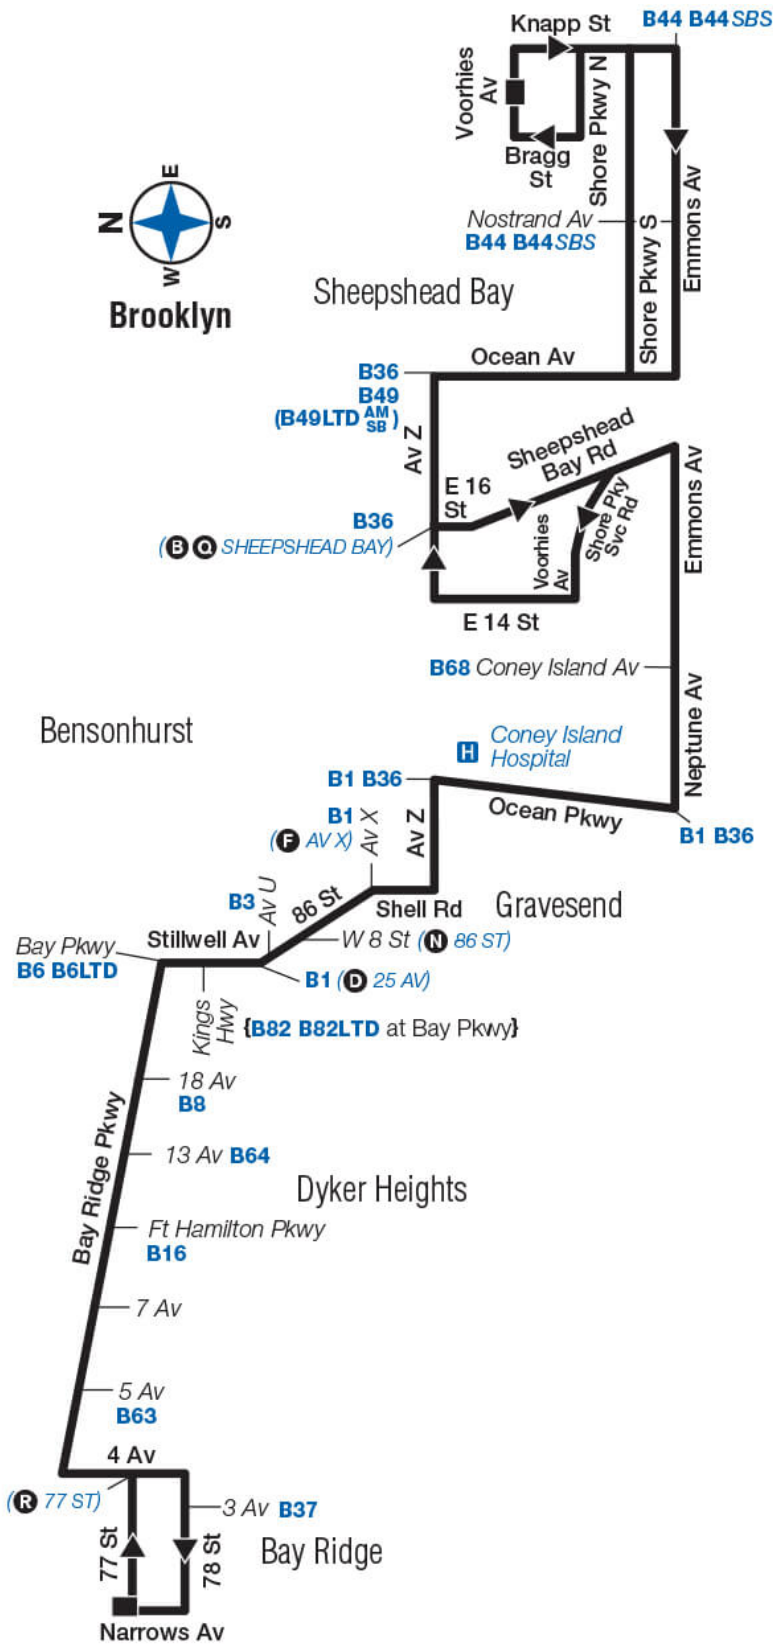

br004a14121_cs

B4 MAP LEGEND

Local/Limited/SBS Bus Transfers: shown in bold blue type.

Terminal
(N STATION NAME)
Subway Connection

(SB) South-bound