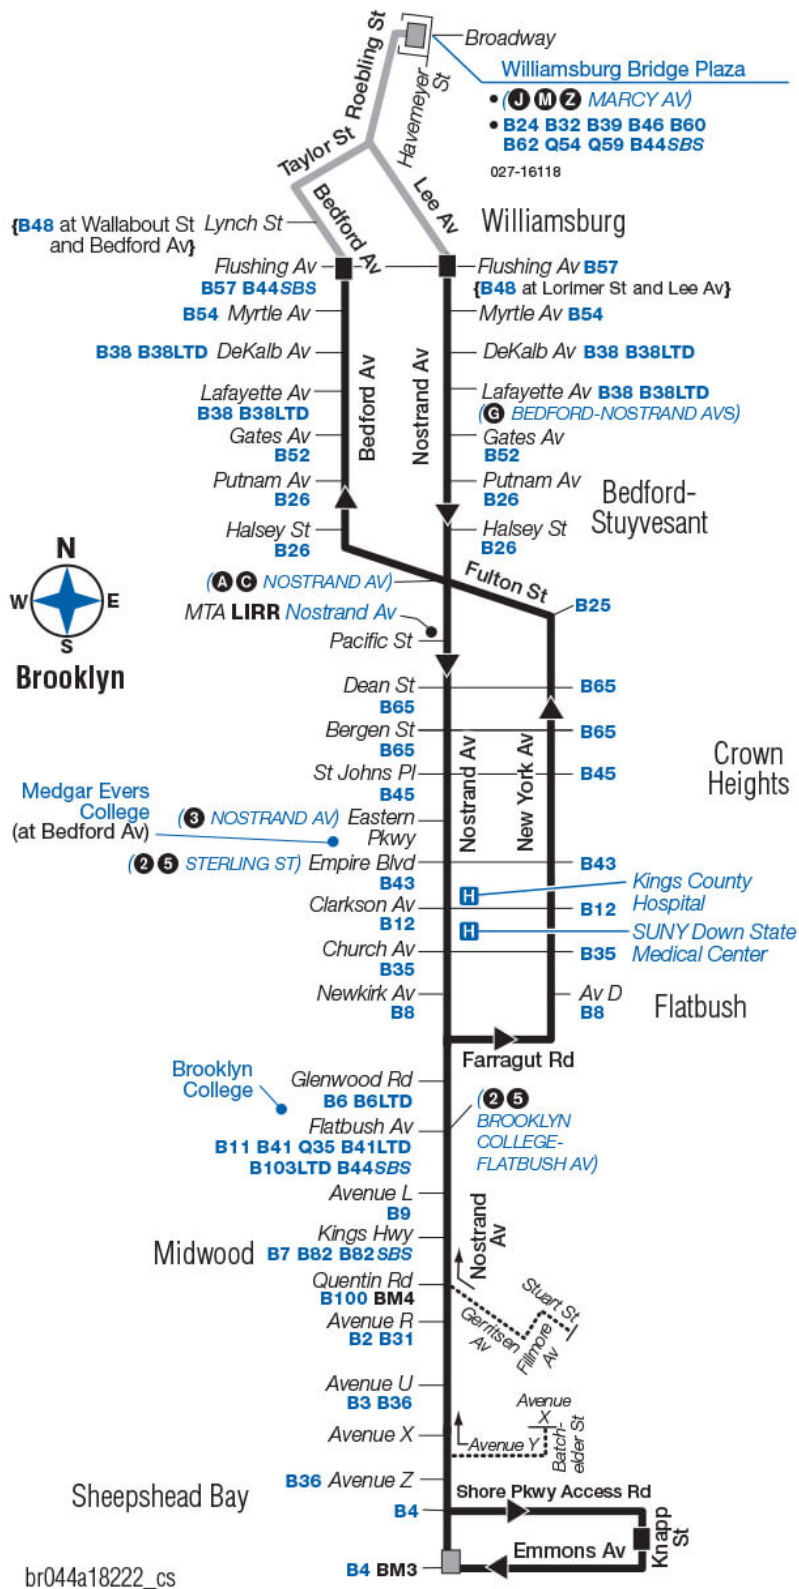

br044a18222_cs

B44 MAP LEGEND

Local/Limited/SBS Bus Transfers: shown in bold blue type.
Express Bus Transfers: shown in bold black type.

■ Terminal	MTA LIRR
■ Late Night Terminal	Railroad Station
(A STATION NAME)	..... Supplemental Service
Subway Connection	School Days (early PM)
● Point of Interest	— Late Night Service