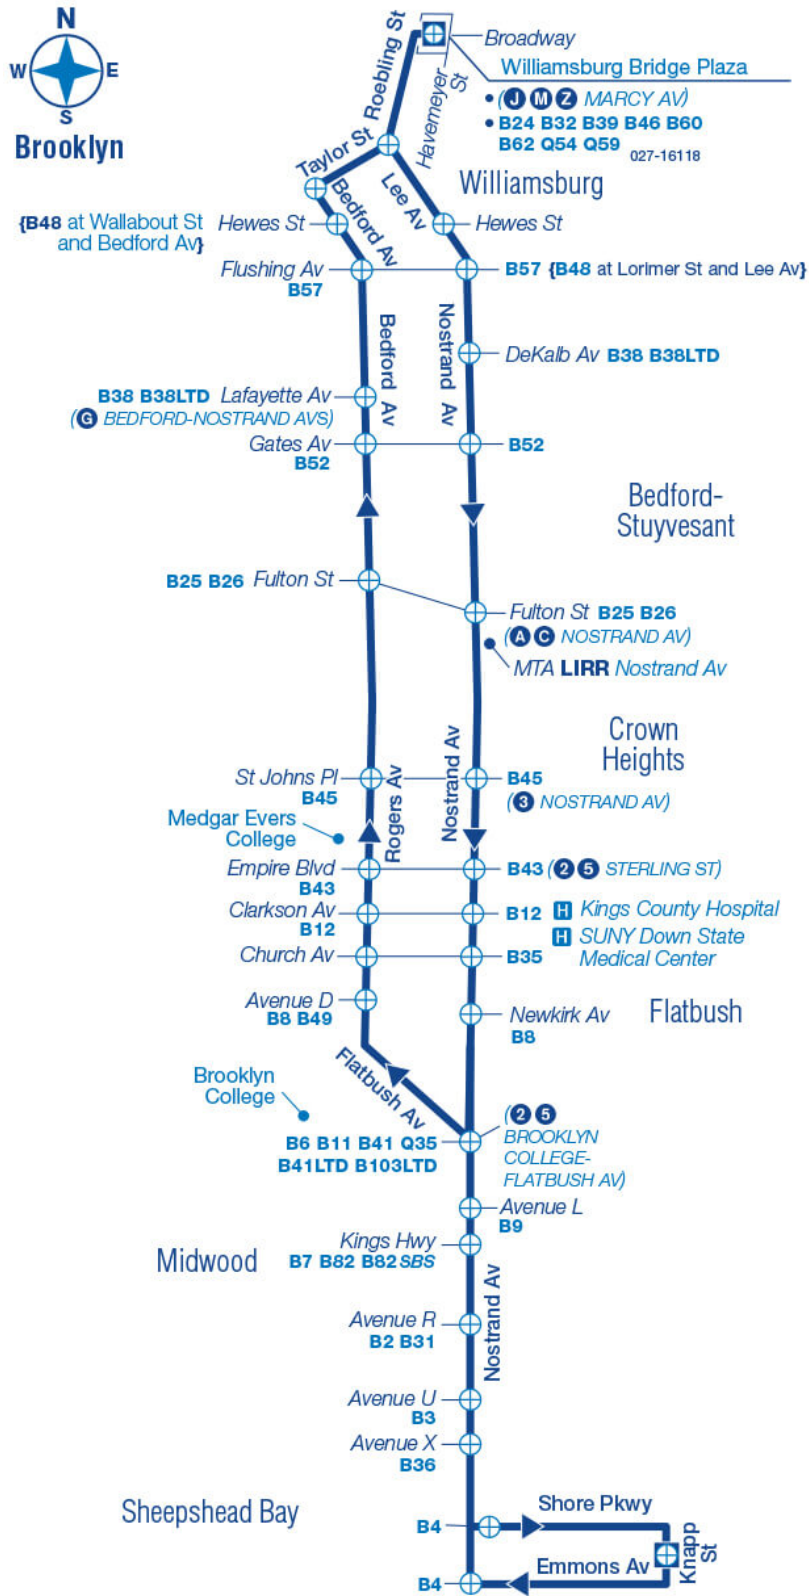

br044s18253_cs

B44+selectbusservice MAP LEGEND

Local/Limited/SBS Bus Transfers: shown in bold light blue type.

- Terminal
- Stop
- Point of Interest
- (A STATION NAME) Subway Connection
- MTA LIRR Railroad Station