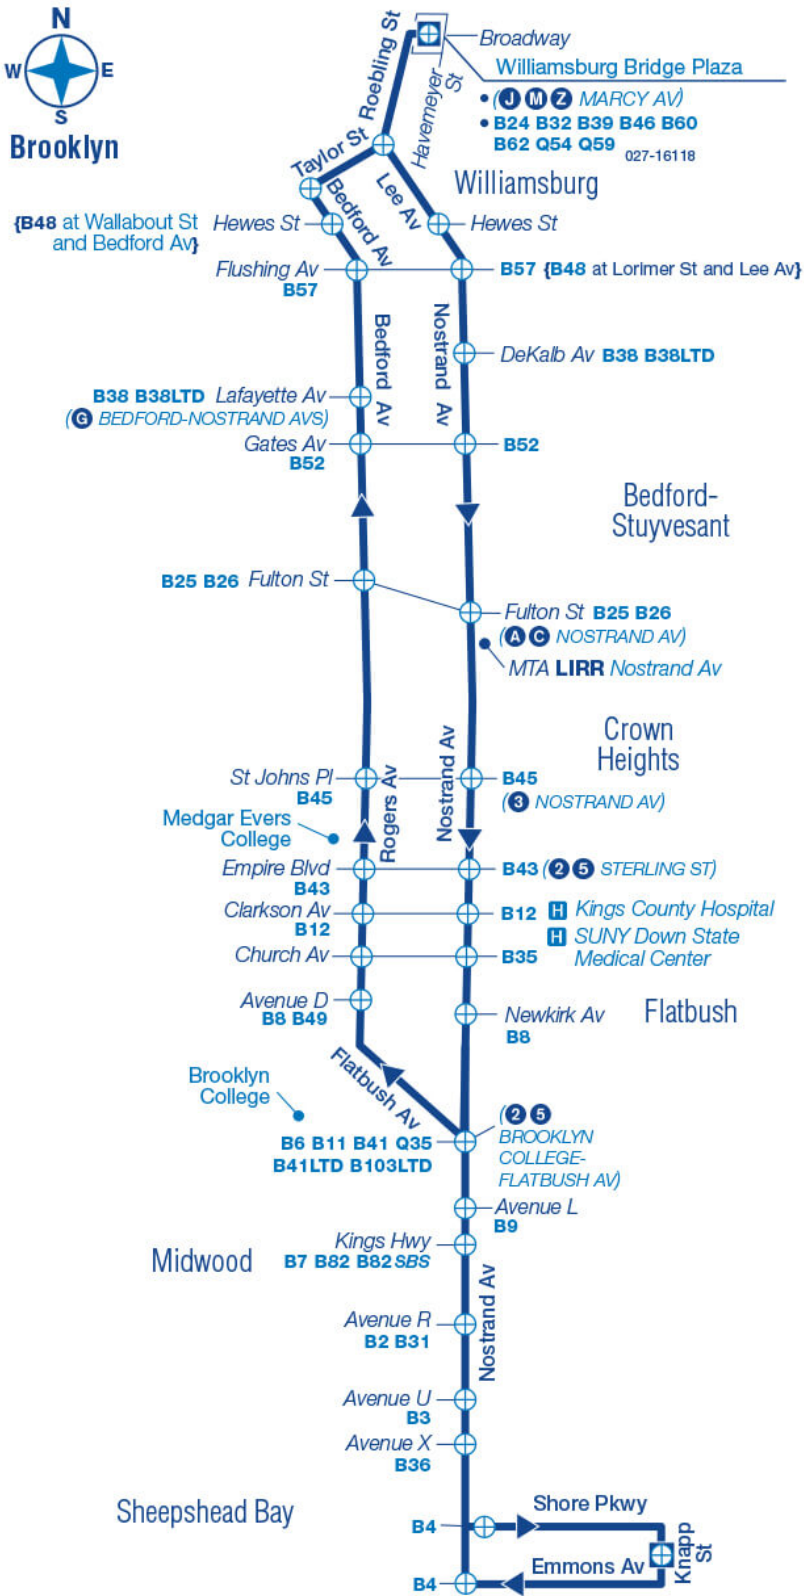

Brooklyn

br044s18253_cs

B44+selectbusservice MAP LEGEND

Local/Limited/SBS Bus Transfers: shown in bold light blue type.

Terminal	(A STATION NAME) Subway Connection
Stop	MTA LIRR Railroad Station
Point of Interest