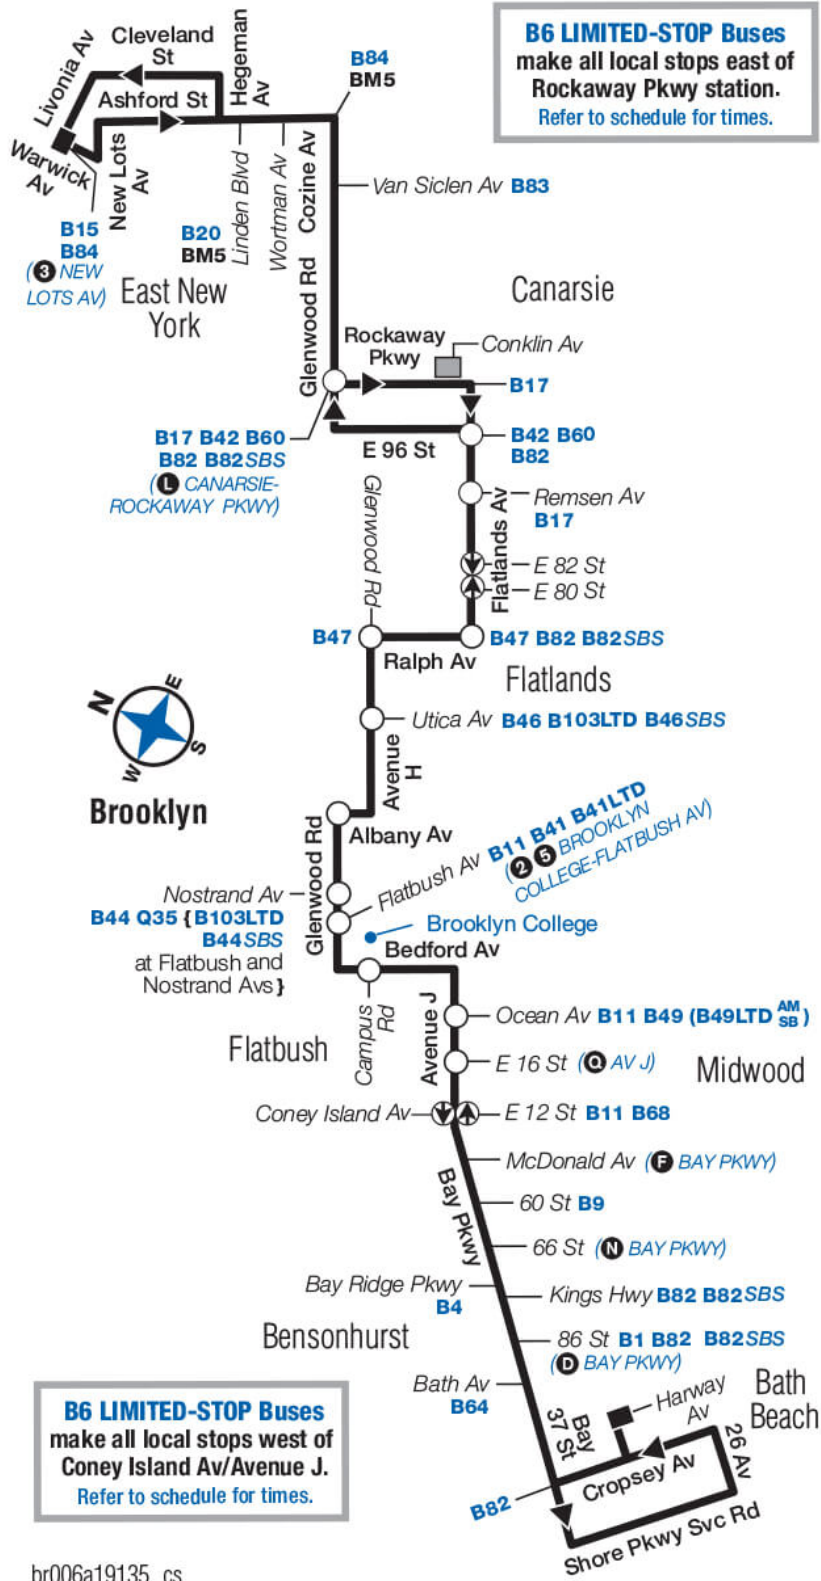

br006a19135_cs

B6 MAP LEGEND

Local/Limited/SBS Bus Transfers: shown in bold blue type. Express Bus Transfers: shown in bold black type. ■ Terminal ▒ Part-time Terminal (F) STATION NAME Subway Connection	● Point of Interest ○ Limited-Stop ➔ Stops in direction indicated (SB) South-bound