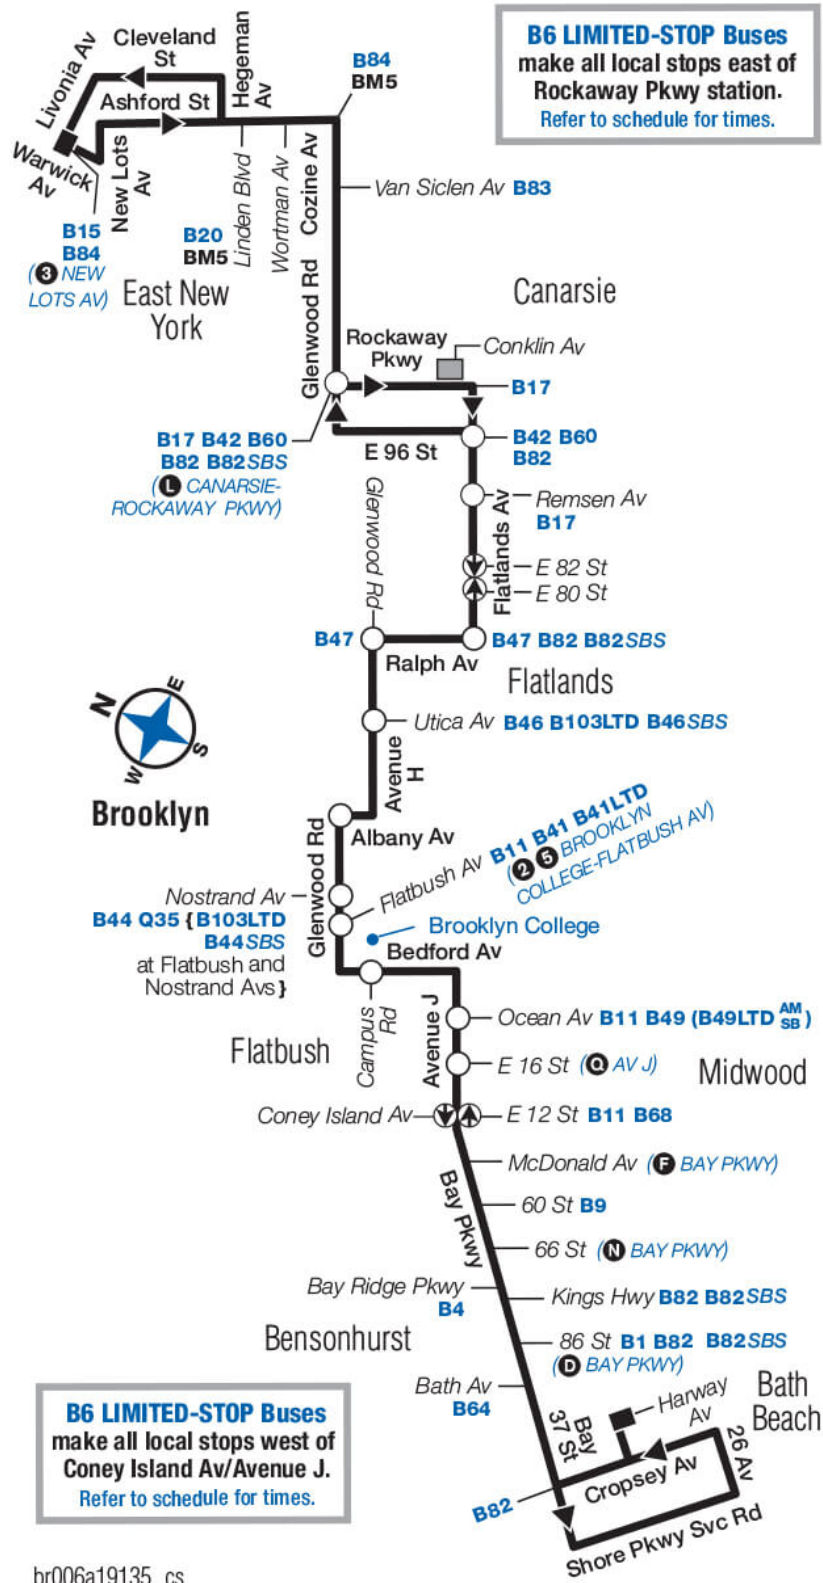

br006a19135_cs

B6 MAP LEGEND

Local/Limited/SBS Bus Transfers: shown in bold blue type.
Express Bus Transfers: shown in bold black type.

 Terminal	● Point of Interest
 Part-time Terminal	 Limited-Stop
(F) STATION NAME Subway Connection	 Stops in direction indicated
	(SB) South-bound