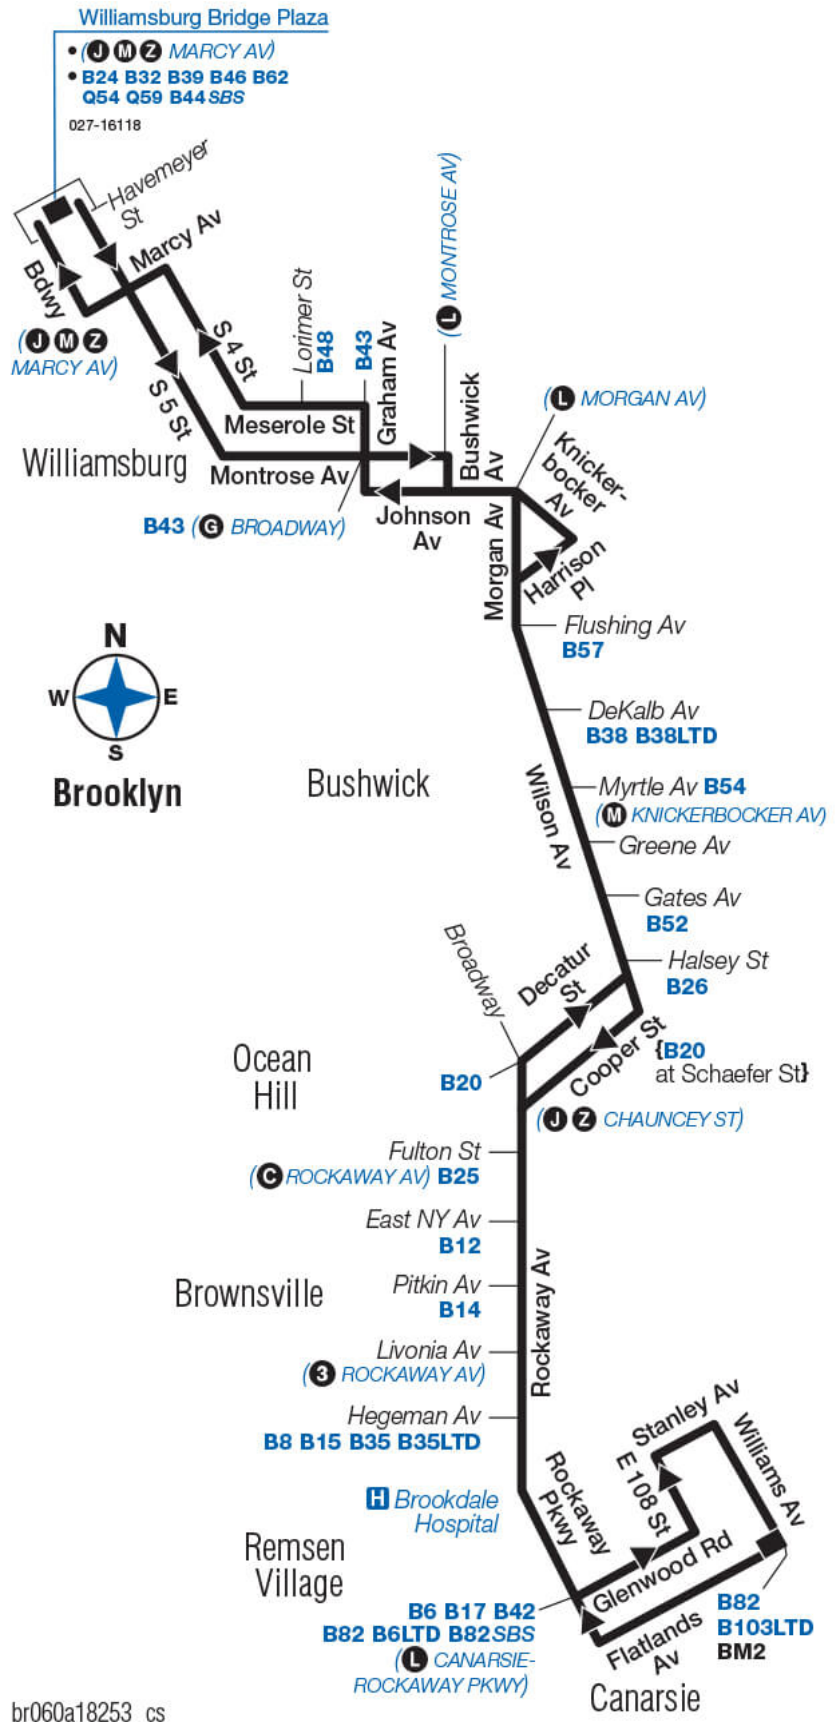

br060a18253_cs

B60 MAP LEGEND

Local/Limited/SBS Bus Transfers: shown in bold blue type.

Express Bus Transfers: shown in bold black type.

Terminal

(G STATION NAME)
Subway Connection