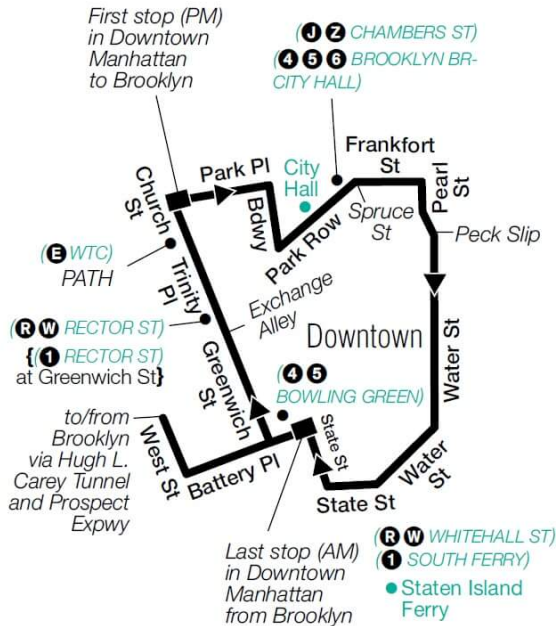

BM1 Downtown Only

m_bm001_16285_cs

BM1 MAP LEGEND

- Terminal
- MTA Metro-North Railroad Station
- (4) STATION NAME Subway Connection
- Point of Interest