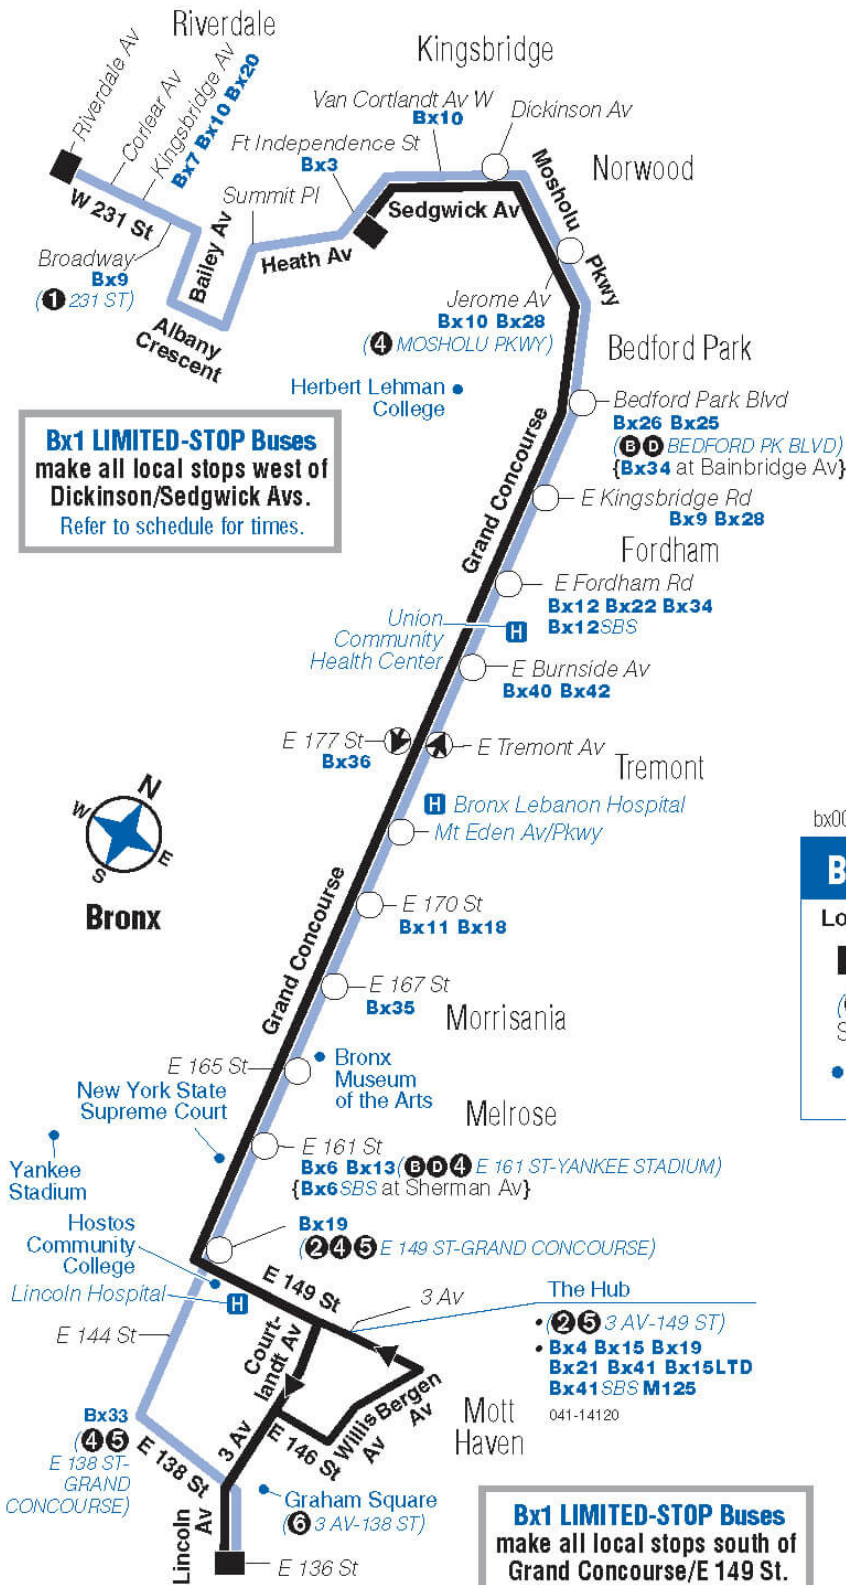

Bx1 LIMITED-STOP Buses make all local stops west of Dickinson/Sedgwick Aves. Refer to schedule for times.

Bx1 LIMITED-STOP Buses make all local stops south of Grand Concourse/E 149 St. Refer to schedule for times.

bx001a17212_cs

Bx1/Bx2 MAP LEGEND

Local/Limited/SBS Bus Transfers: shown in bold blue type.

- Terminal (black square)
- Limited Stop (white circle)
- (2) STATION NAME (blue circle with number)
- Stops in direction indicated (arrow)
- Subway Connection (H in a blue circle)
- Bx1 Service (blue line)
- Point of Interest (blue dot)
- Bx2 Service (black line)