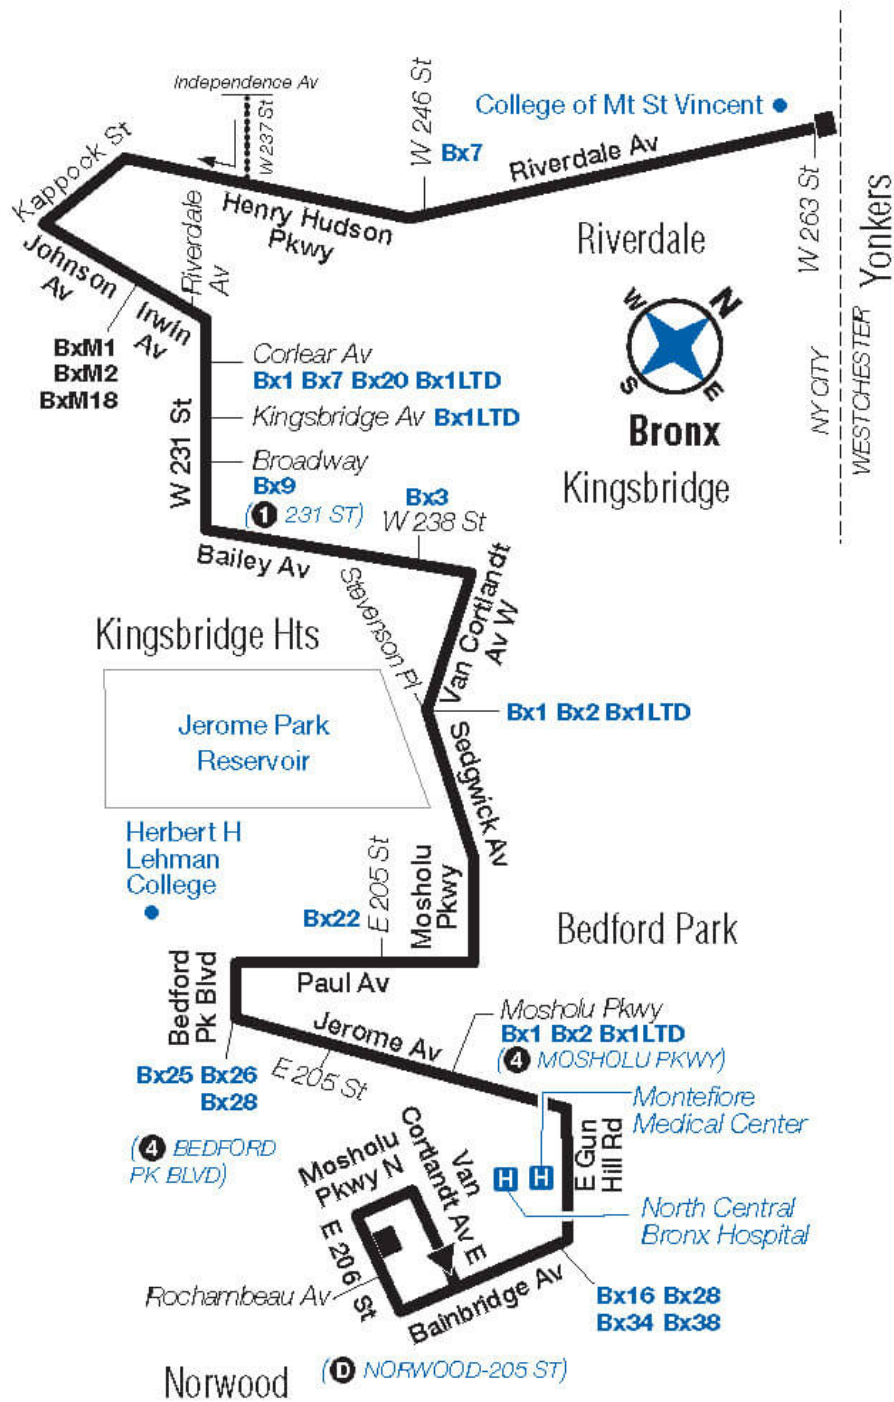

bx010a16208_cs

Bx10 MAP LEGEND

Local/Limited/SBS Bus Transfers: shown in bold blue type.

Express Bus Transfers: shown in bold black type.

■ Terminal

● Point of Interest

(1 STATION NAME)
Subway Connection

----- Supplemental Service
School Days (early PM)