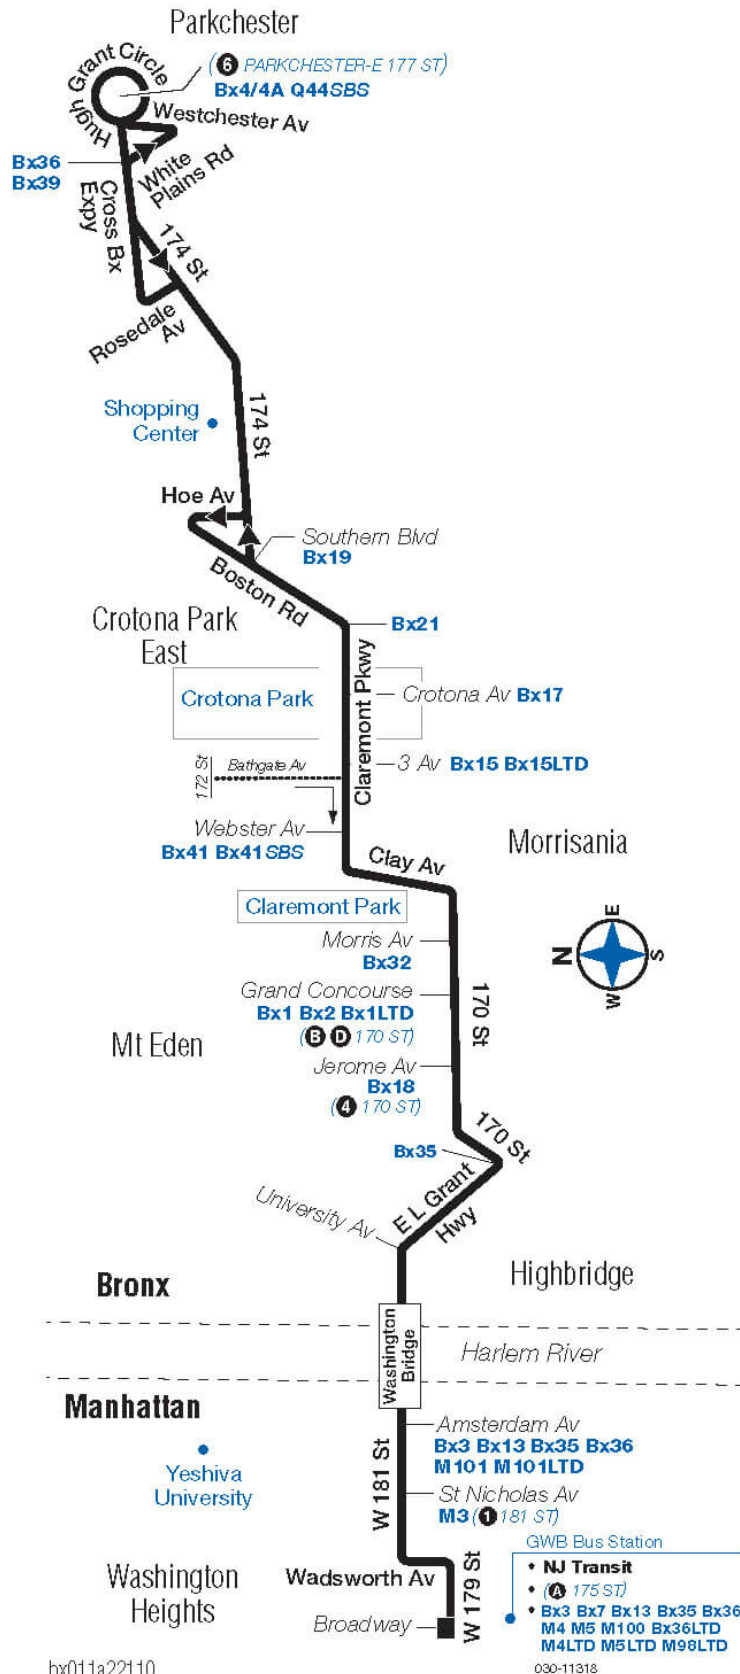

bx011a22110

Bx11 MAP LEGEND

Local/Limited/SBS Bus Transfers: shown in bold blue type.

- Terminal
- Point of Interest
- (1 STATION NAME) Subway Connection
- Supplemental Service School Days (early PM)