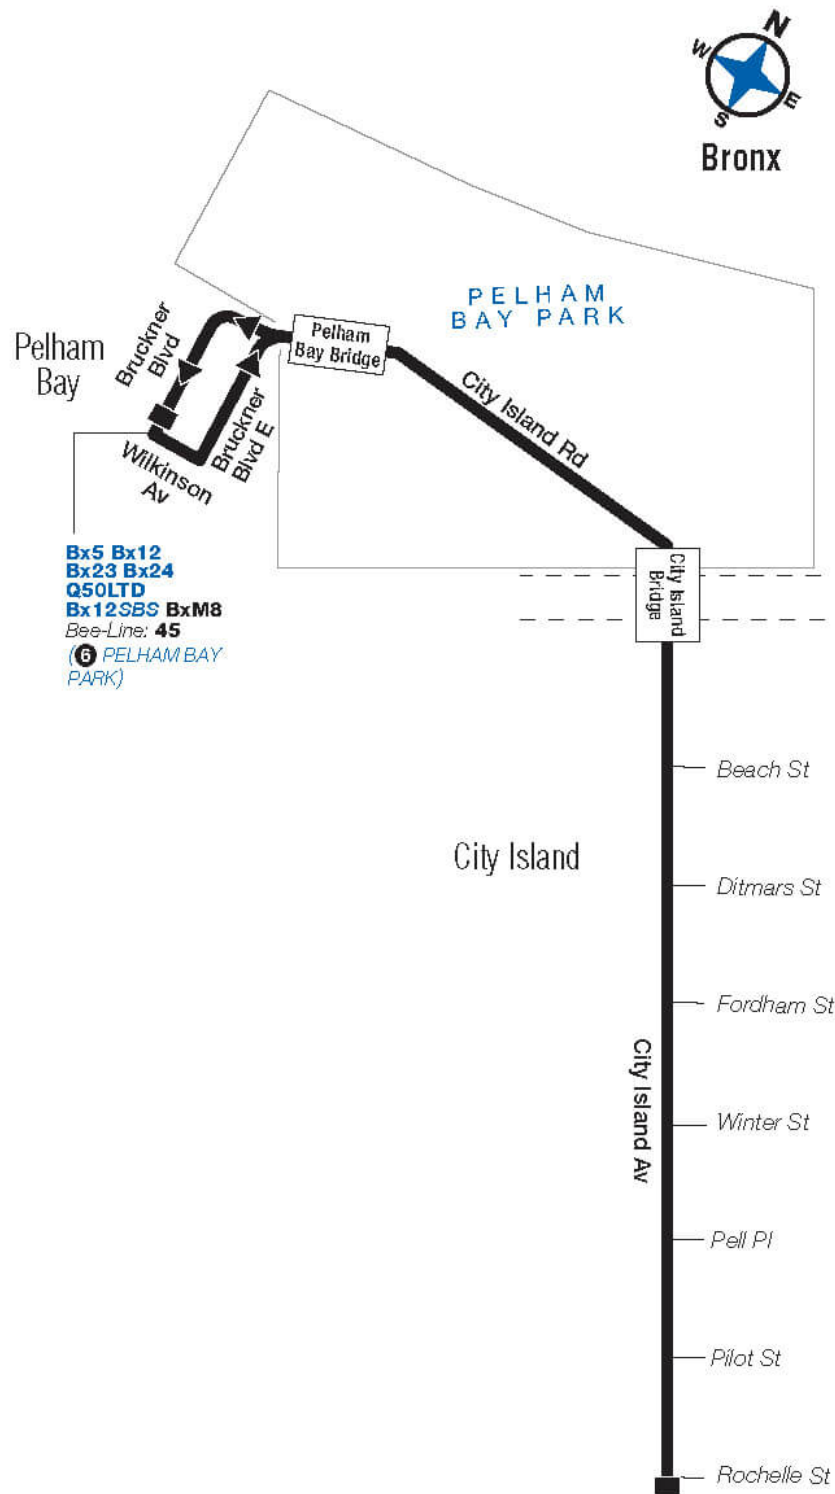

bx029a22110

Bx29 MAP LEGEND

Local/Limited/SBS Bus Transfers: shown in bold blue type.

Express Bus Transfers: shown in bold black type.

■ Terminal

● Point of Interest

(6) STATION NAME
Subway Connection