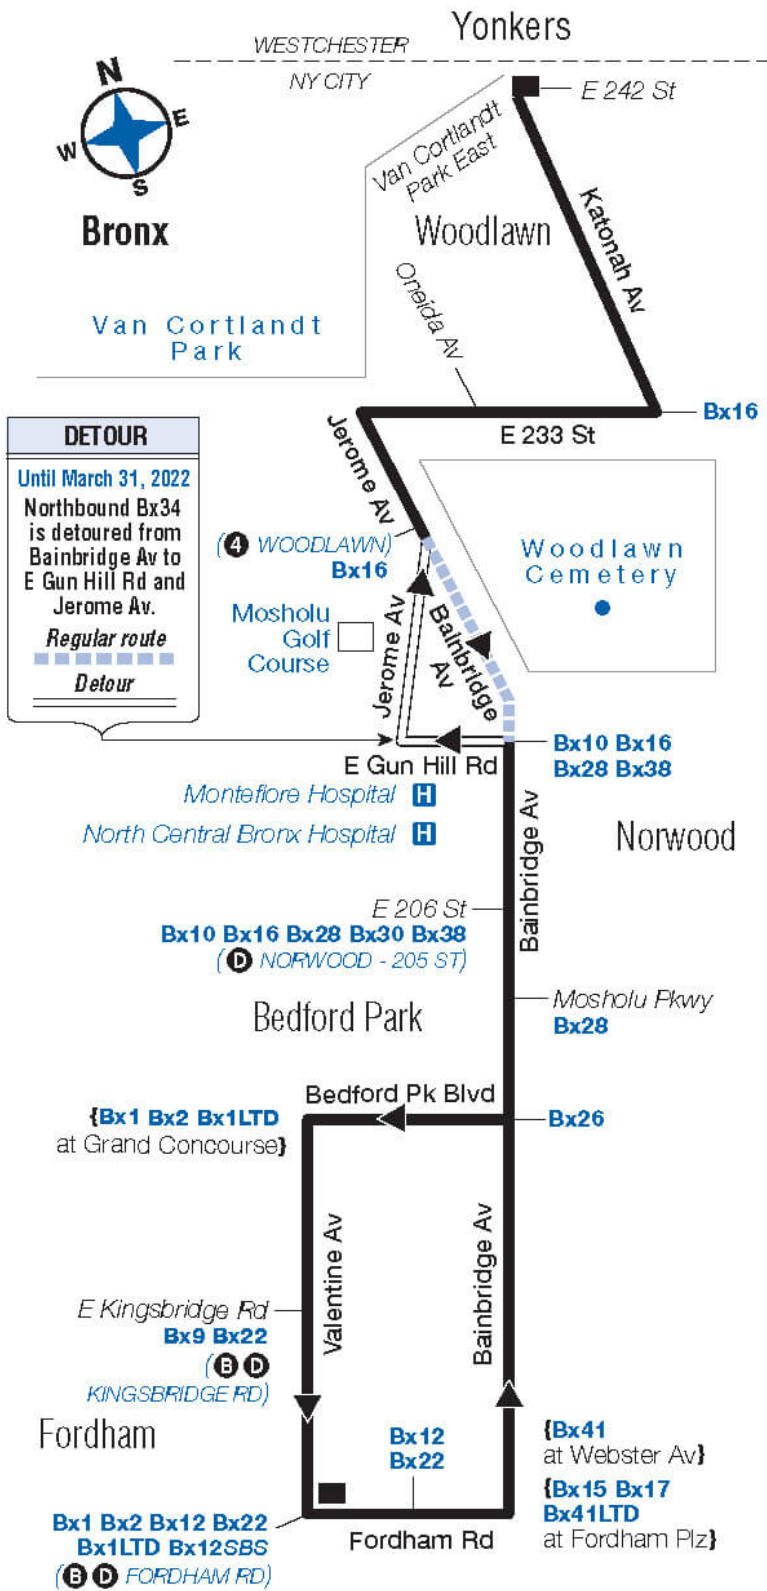

bx034a21278_cs

Bx34 MAP LEGEND

Local/Limited/SBS Bus Transfers: shown in bold blue type.

- Terminal
- Point of Interest
- (D STATION NAME)
  Subway Connection