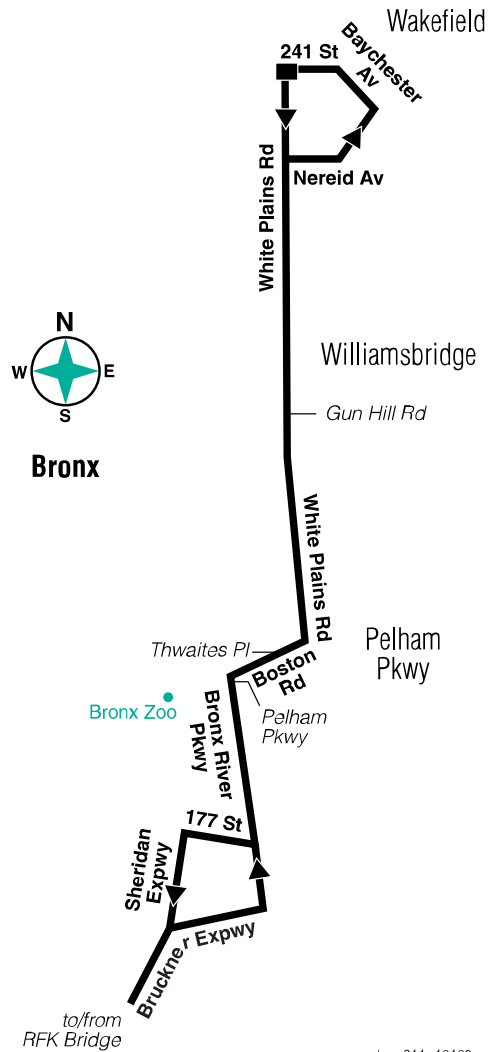

BxM11 MAP LEGEND

- Terminal
- Point of Interest
- (R) STATION NAME
  Subway Connection