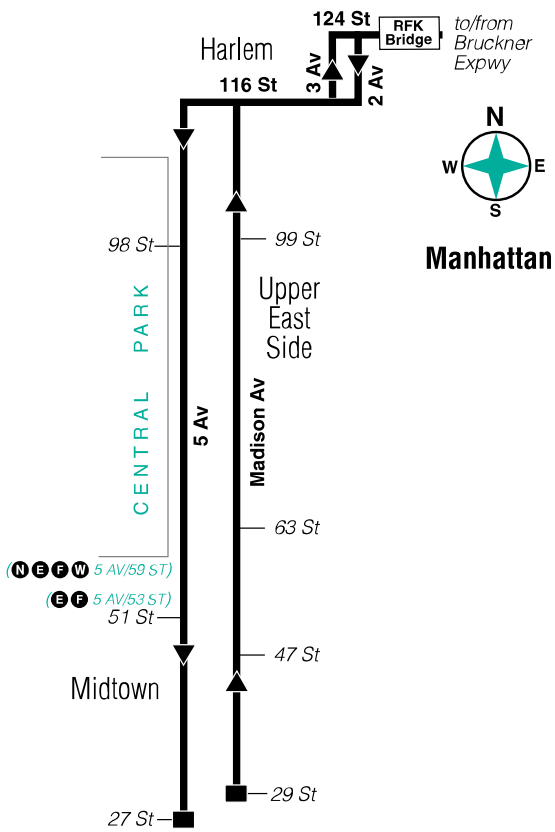

BxM11 MAP LEGEND

- Terminal
- Point of Interest
- (R) STATION NAME
  Subway Connection