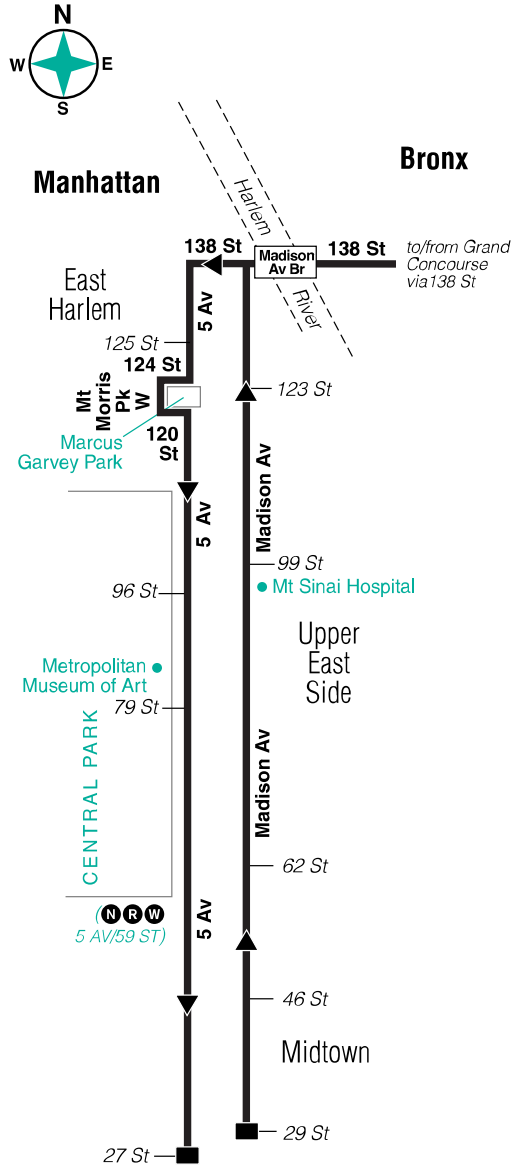

m_bxm004_19162_cs

BxM4 MAP LEGEND

 Terminal Point of Interest	4 STATION NAME - Subway Connection