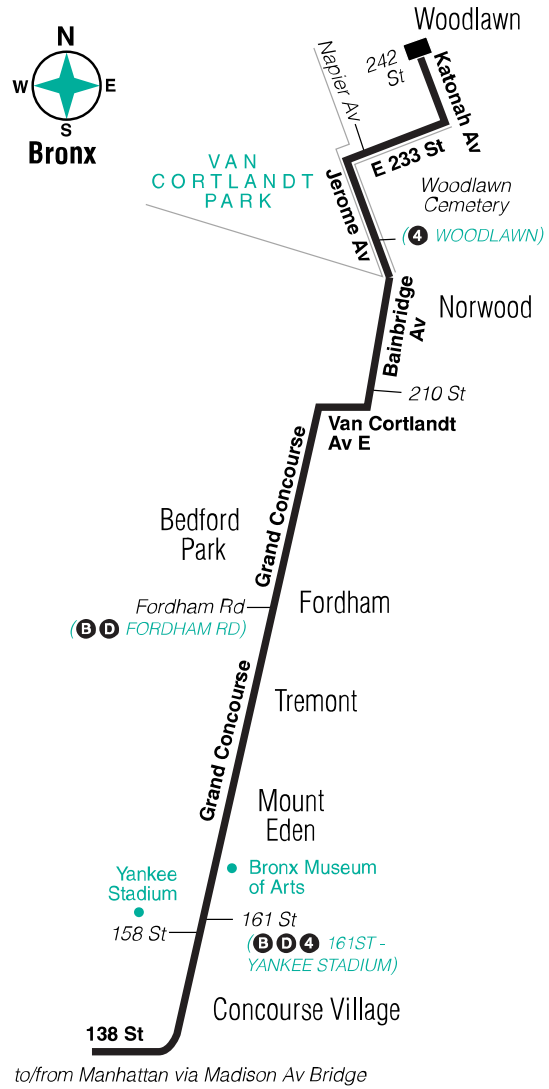

m_bxm004_19162_cs

BxM4 MAP LEGEND

 Terminal Point of Interest	4 STATION NAME - Subway Connection