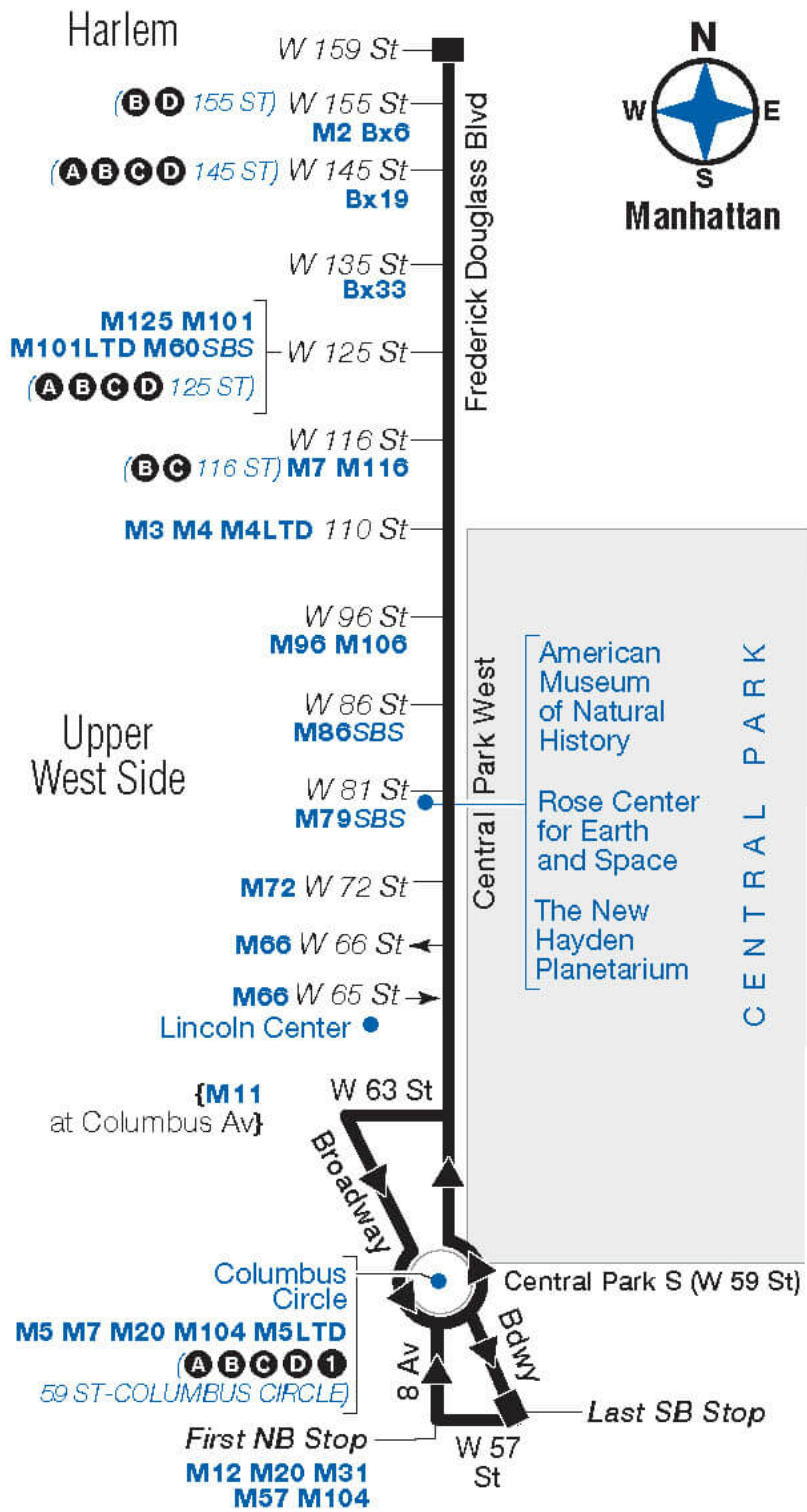

ma010a17080_cs

M10 MAP LEGEND

Local/Limited/SBS Bus Transfers: shown in bold blue type.

- Terminal
- Point of Interest
- A STATION NAME
- Subway Connection