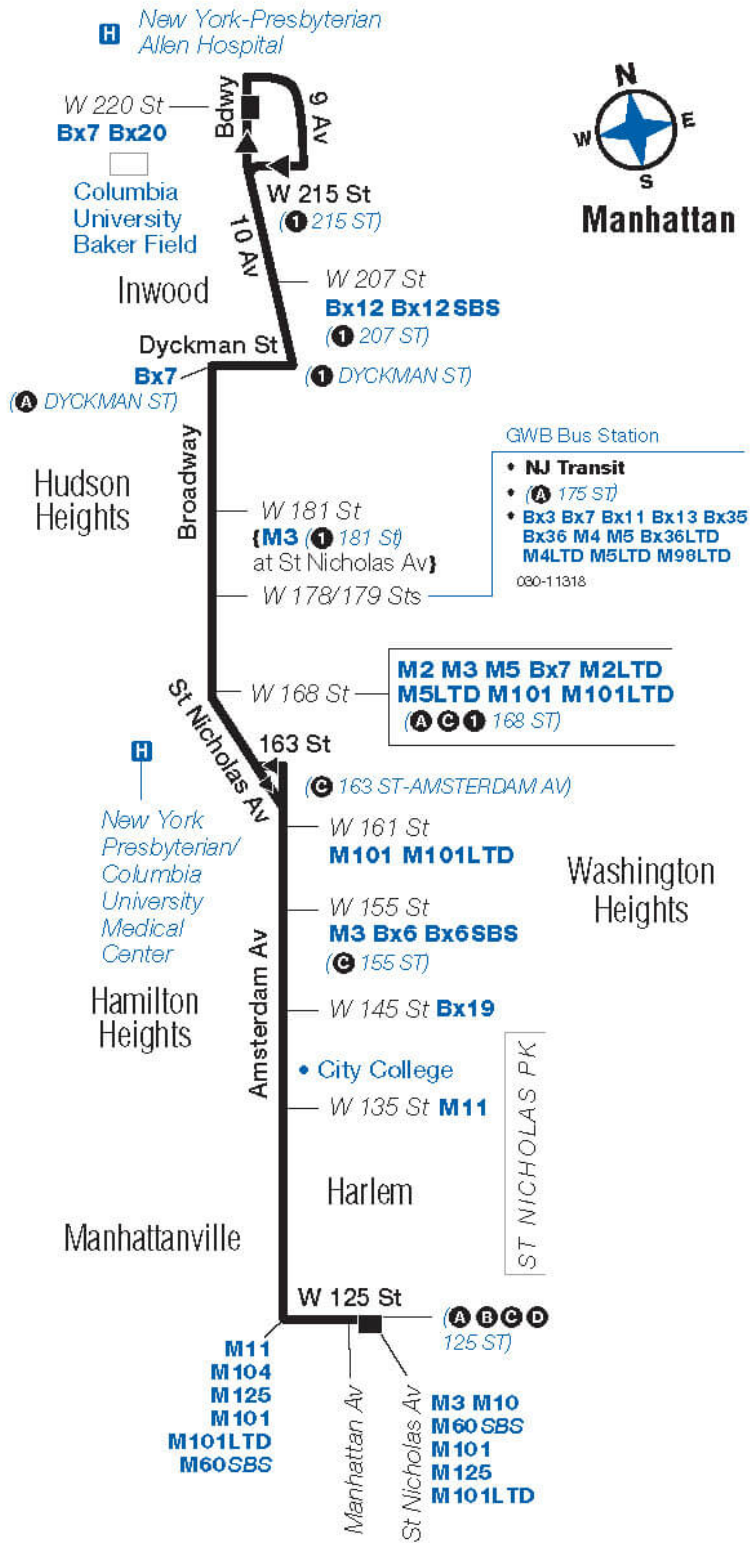

ma100a22110

M100 MAP LEGEND

Local/Limited/SBS Bus Transfers: shown in bold blue type.

■ Terminal

● Point of Interest

(A) STATION NAME
Subway Connection