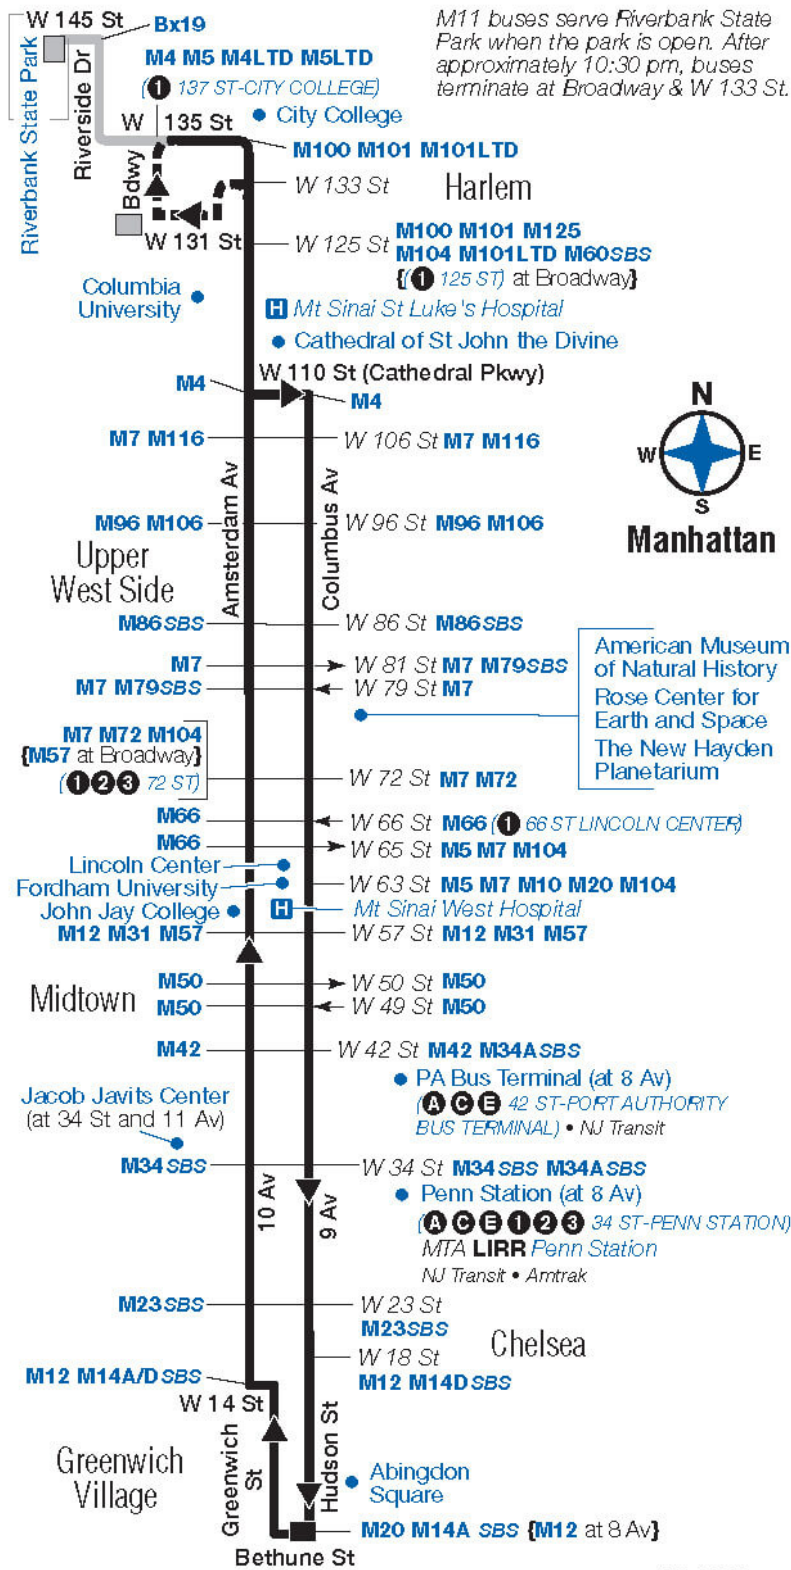

ma011a19326_cs

M11 MAP LEGEND

Local/Limited/SBS Bus Transfers: shown in bold blue type.

 Terminal Part Time Terminal Park Service Part-time Service	 (1 STATION NAME) Subway Connection MTA LIRR Railroad Station Point of Interest