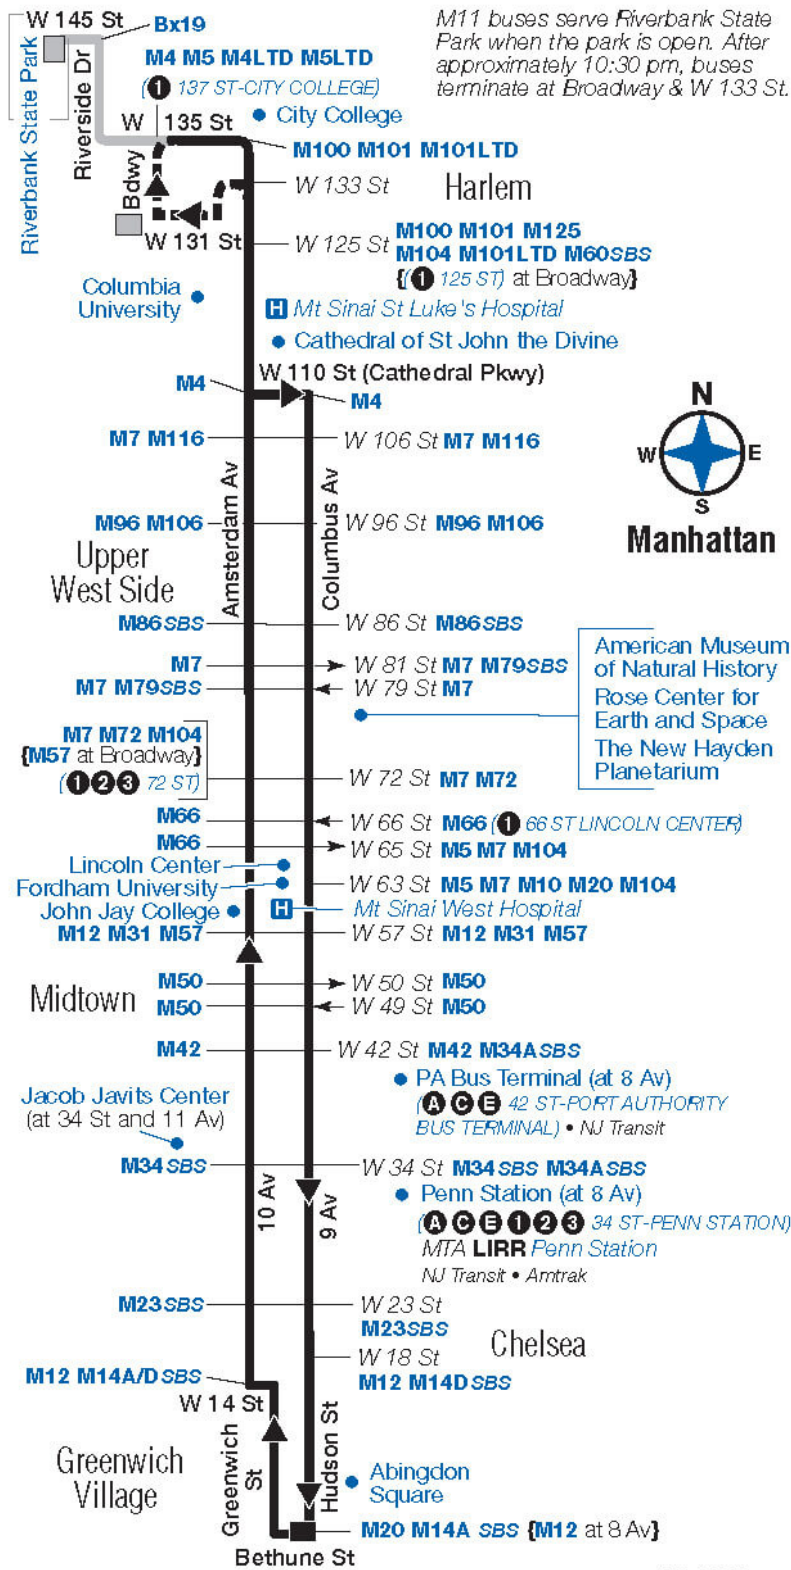

ma011a19326_cs

M11 MAP LEGEND

Local/Limited/SBS Bus Transfers: shown in bold blue type.

■ Terminal	(1) STATION NAME
■ Part Time Terminal	Subway Connection
— Park Service	MTA LIRR Railroad Station
■ Part-time Service	● Point of Interest