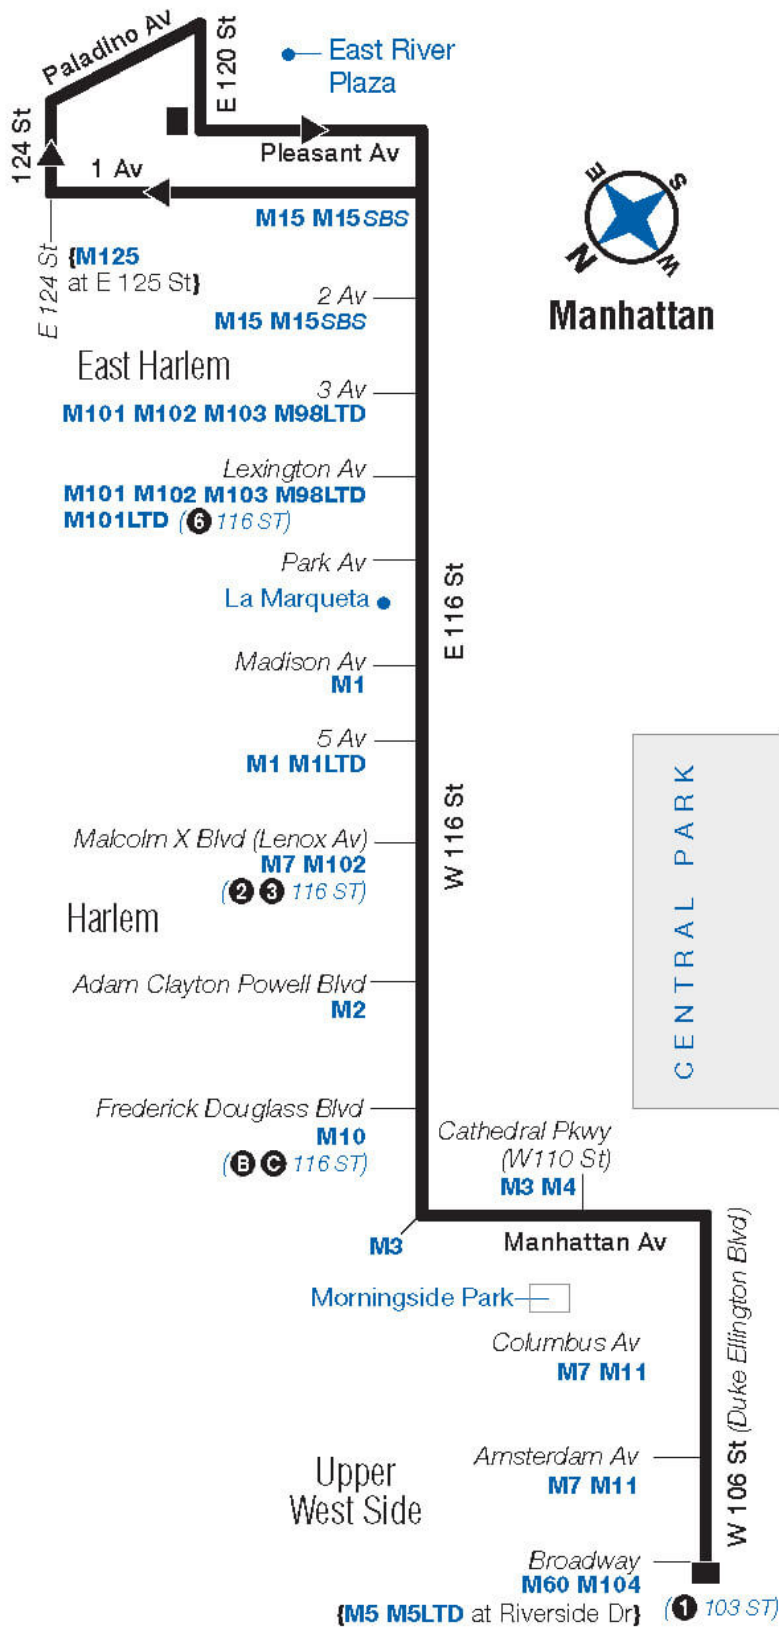

ma116a12018_cs

M116 MAP LEGEND

Local/Limited/SBS Bus Transfers: shown in bold blue type.

- Terminal
- Point of Interest
- (C) STATION NAME
- Subway Connection