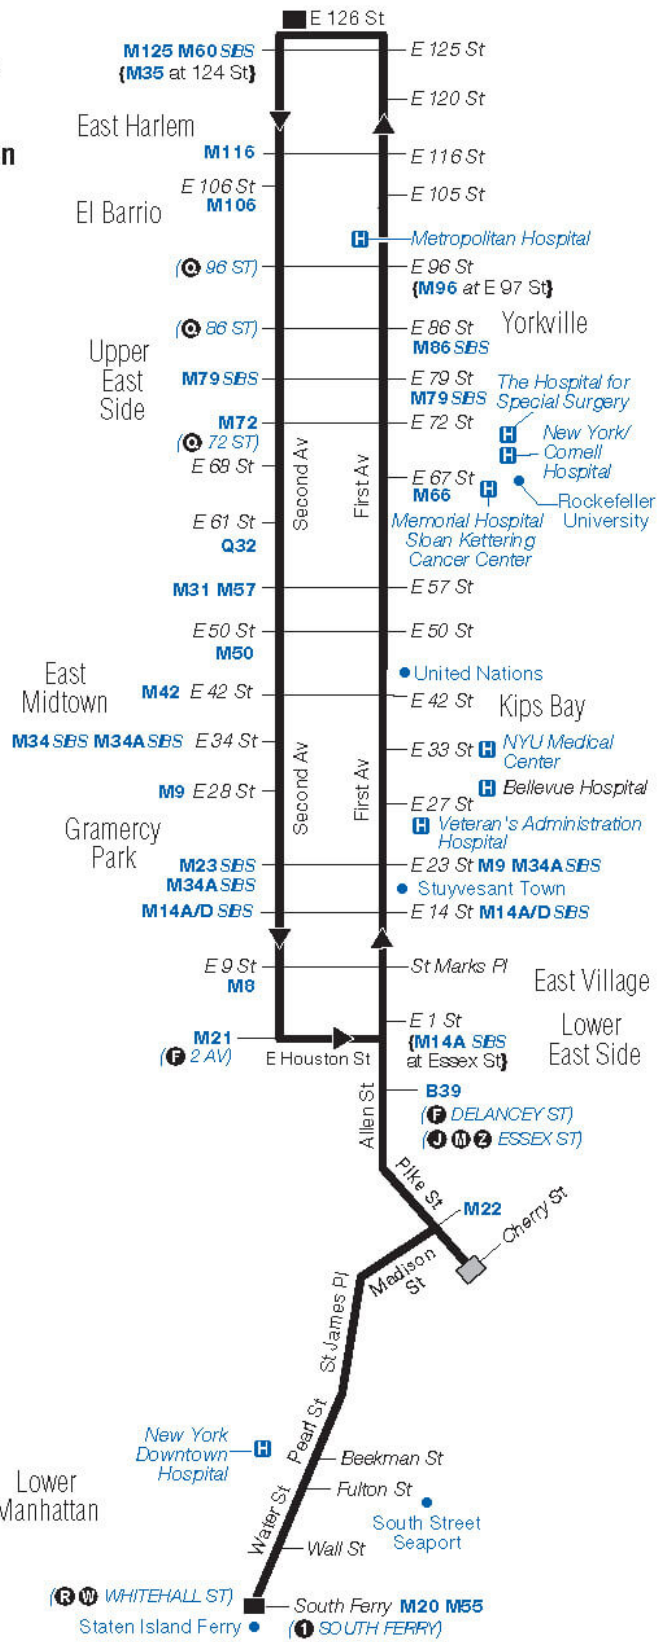

Manhattan

ma015a19151_cs

M15 MAP LEGEND

Local/Limited/SBS Bus Transfers: shown in bold blue type.

Terminal	Part-time Terminal
(1 STATION NAME) Subway Connection	Point of Interest