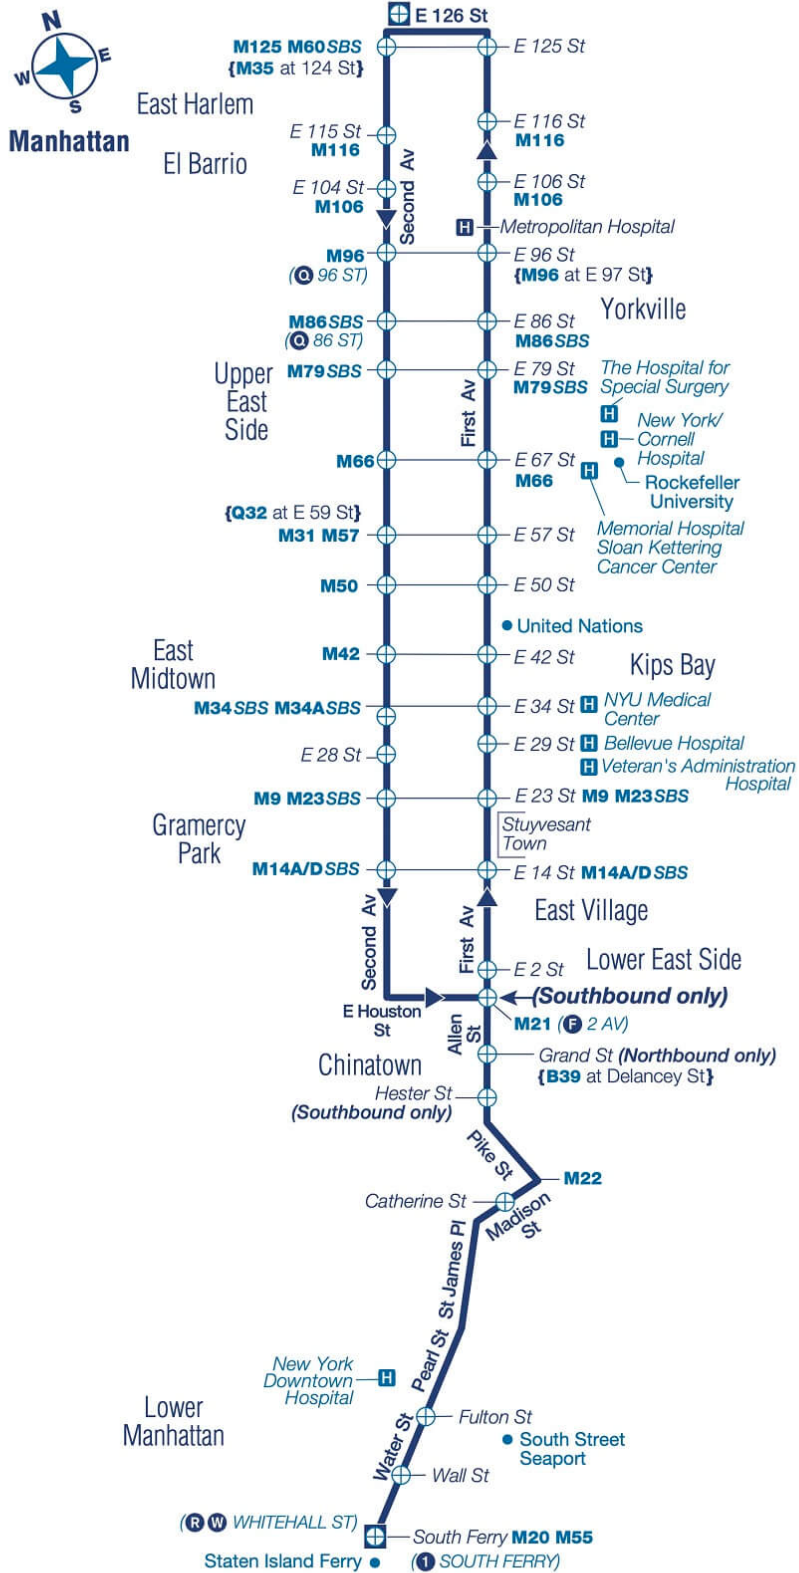

ma015s19151_cs

M15+selectbusservice MAP LEGEND

Local/Limited/SBS Bus Transfers: shown in bold light blue type.

Terminal

Stop

(R) STATION NAME
Subway Connection

● Point of Interest