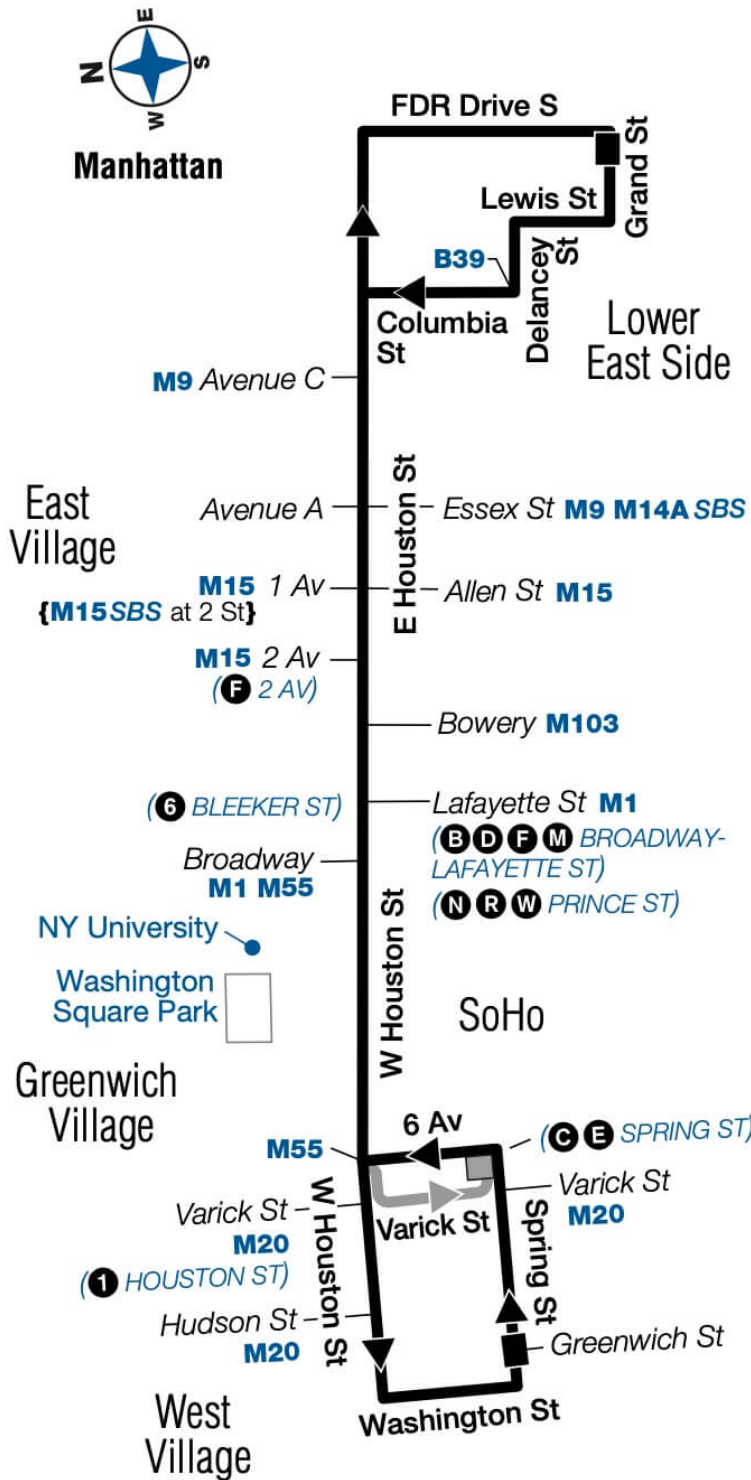

ma021a21319_cs

M21 MAP LEGEND

Local/Limited/SBS Bus Transfers: shown in bold blue type.

 Terminal	● Point of Interest
(F STATION NAME) Subway Connection	 Short-turn path, 4 - 7 pm weekdays
	 Short-turn Terminal