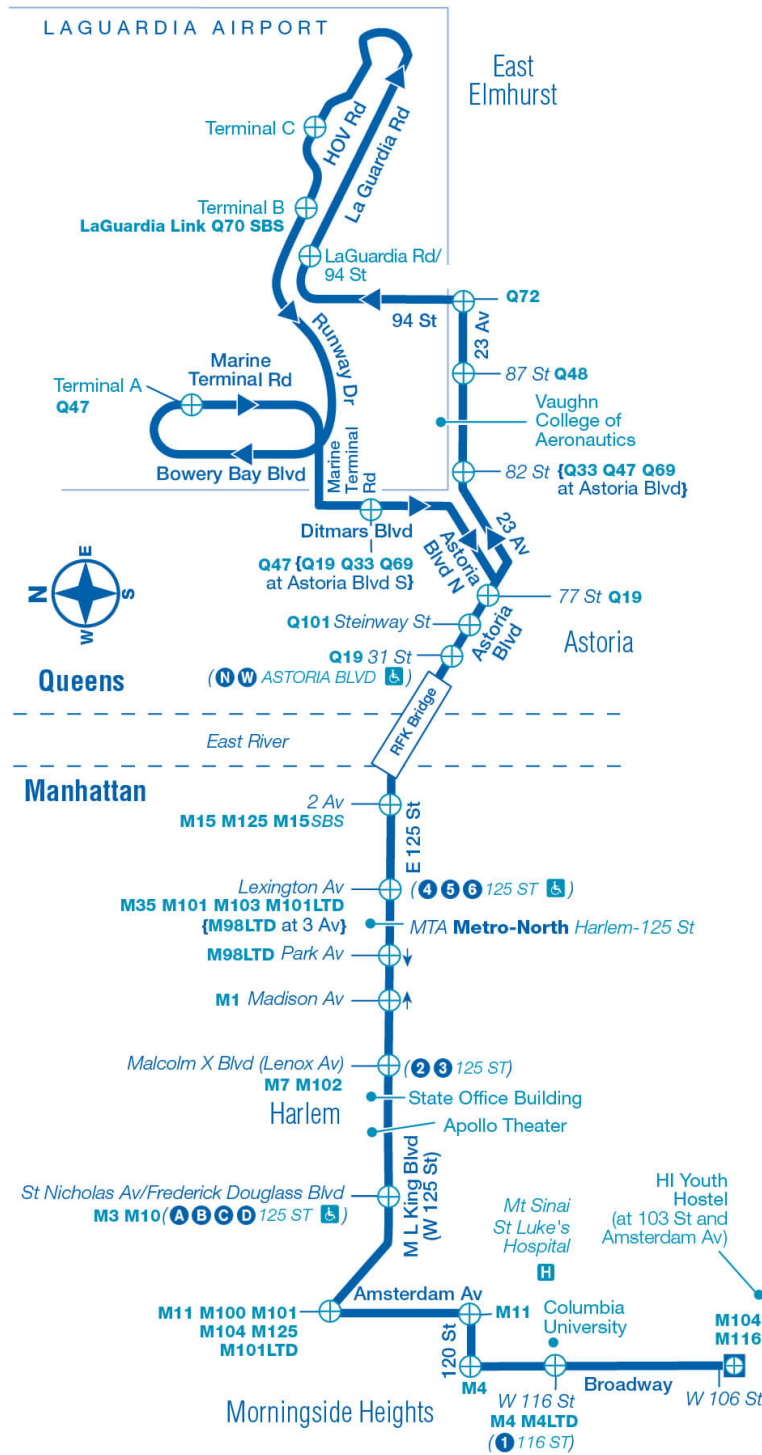

ma060s21118

M60+selectbus service MAP LEGEND

Local/Limited/SBS Bus Transfers: shown in bold blue type.

- Terminal
- Stop
- (5 STATION NAME) Subway Connection
- Point of Interest
- MTA **Metro-North** Railroad Station