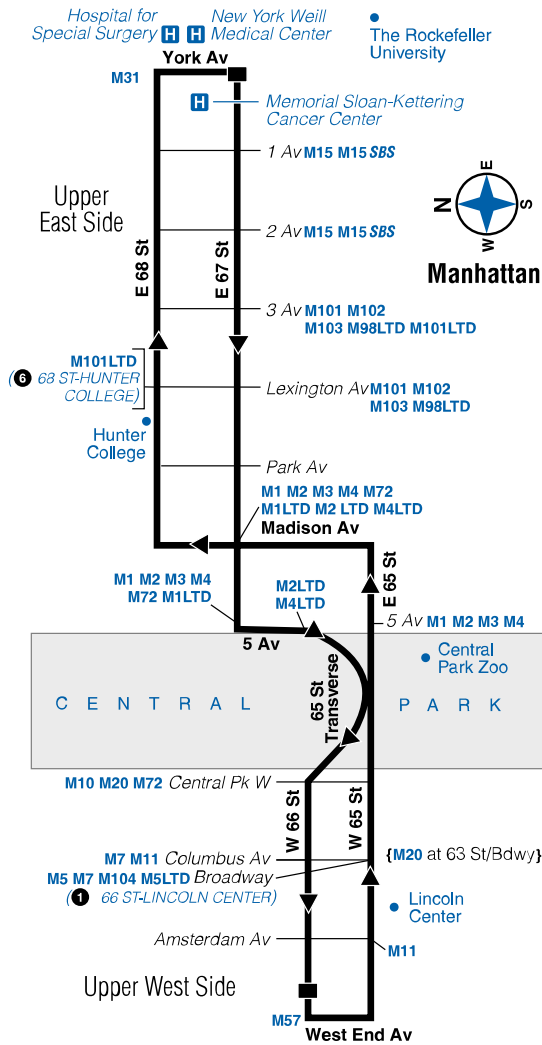

ma066a19039_cs

M66 MAP LEGEND

Local/Limited/SBS Bus Transfers: shown in bold blue type.

■ Terminal

● Point of Interest

(1) STATION NAME

Subway Connection