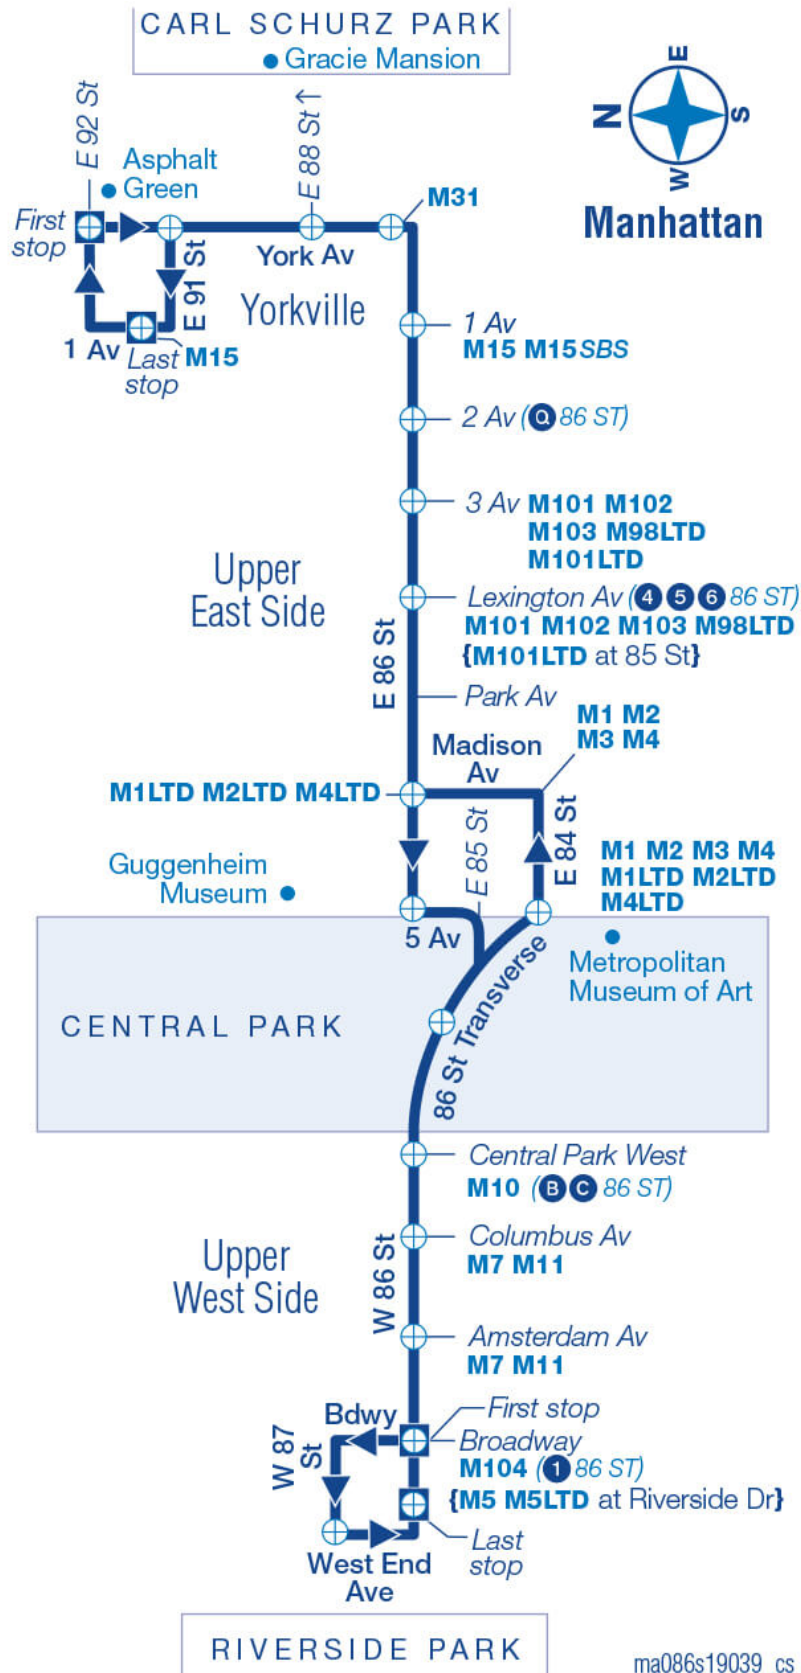

M86+selectbusservice MAP LEGEND

Local/Limited/SBS Bus Transfers: shown in bold blue type.

- ⊕ Terminal
- ⊕ Stop
- (4) STATION NAME Subway Connection
- Point of Interest