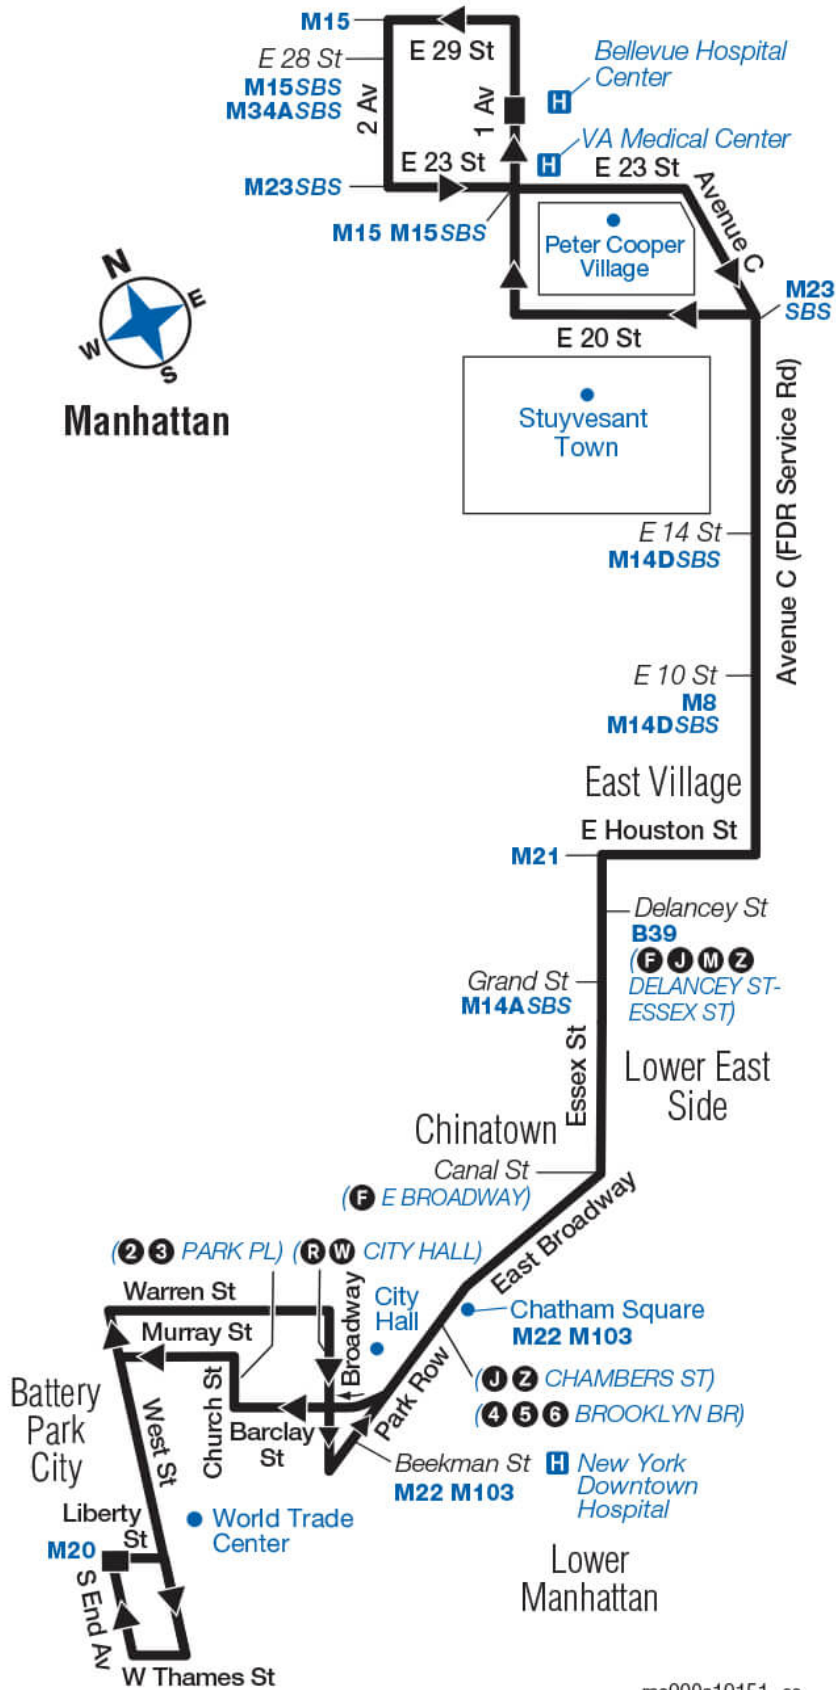

ma009a19151_cs

M9 MAP LEGEND

Local/Limited/SBS Bus Transfers: shown in bold blue type.

- Terminal
- Point of Interest
- (J) STATION NAME
- Subway Connection