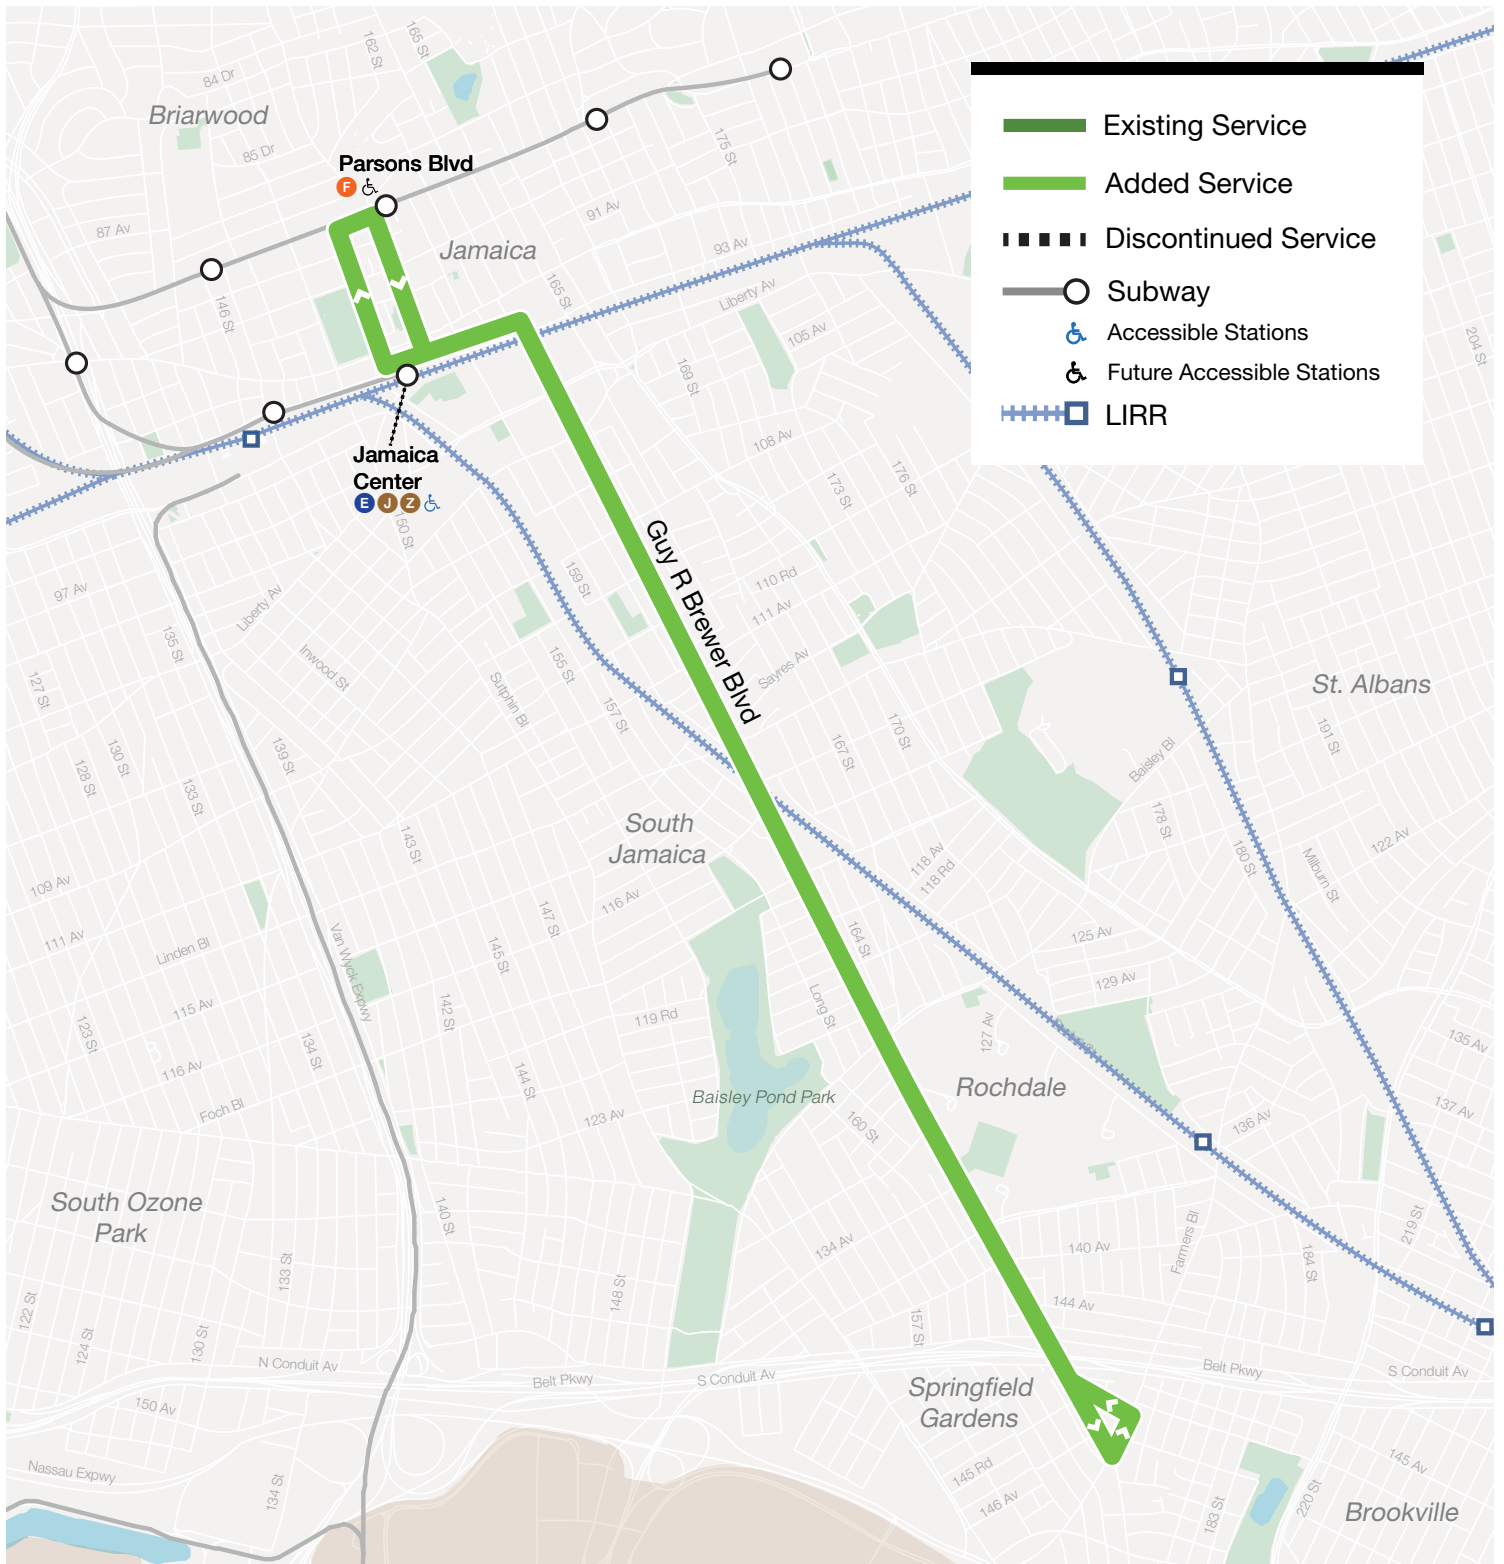

EXISTING ROUTES

Q111

CONNECTIONS

E F J Z

Q1, Q3, Q4, Q5, Q6, Q8, Q9, Q20, Q24, Q25, Q30, Q31, Q41, Q42, Q43, Q44-SBS, Q51, Q54, Q56, Q65, Q75, Q83, Q84, Q85, Q86, Q87, Q89, Q110, Q111, Q112, Q113, Q114

AVERAGE STOP SPACING

Existing: N/A

Proposed: 1,095 ft

PROPOSED FREQUENCIES* AND HOURS OF OPERATION

		Service Span	Overnight	Early Morning	AM Peak	Midday	PM Peak	Evening	Late Evening
			12 am - 4 am	4 am - 6 am	6 am - 9 am	9 am - 3 pm	3 pm - 7 pm	7 pm - 9 pm	9 pm - 12 am
WEEKDAY									
Existing	-	-	-	-	-	-	-	-	-
Proposed	24 hours	60	20	8	10	9	10	26	
SATURDAY									
Existing	-	-	-	-	-	-	-	-	-
Proposed	24 hours	48	24	14	12	12	17	30	
SUNDAY									
Existing	-	-	-	-	-	-	-	-	-
Proposed	24 hours	48	24	16	12	12	17	26	

*Frequencies indicate how often the bus arrives on average in the peak direction in minutes.

no change added service reduced service

Q115

Guy R. Brewer Boulevard Service between Jamaica and Springfield Gardens