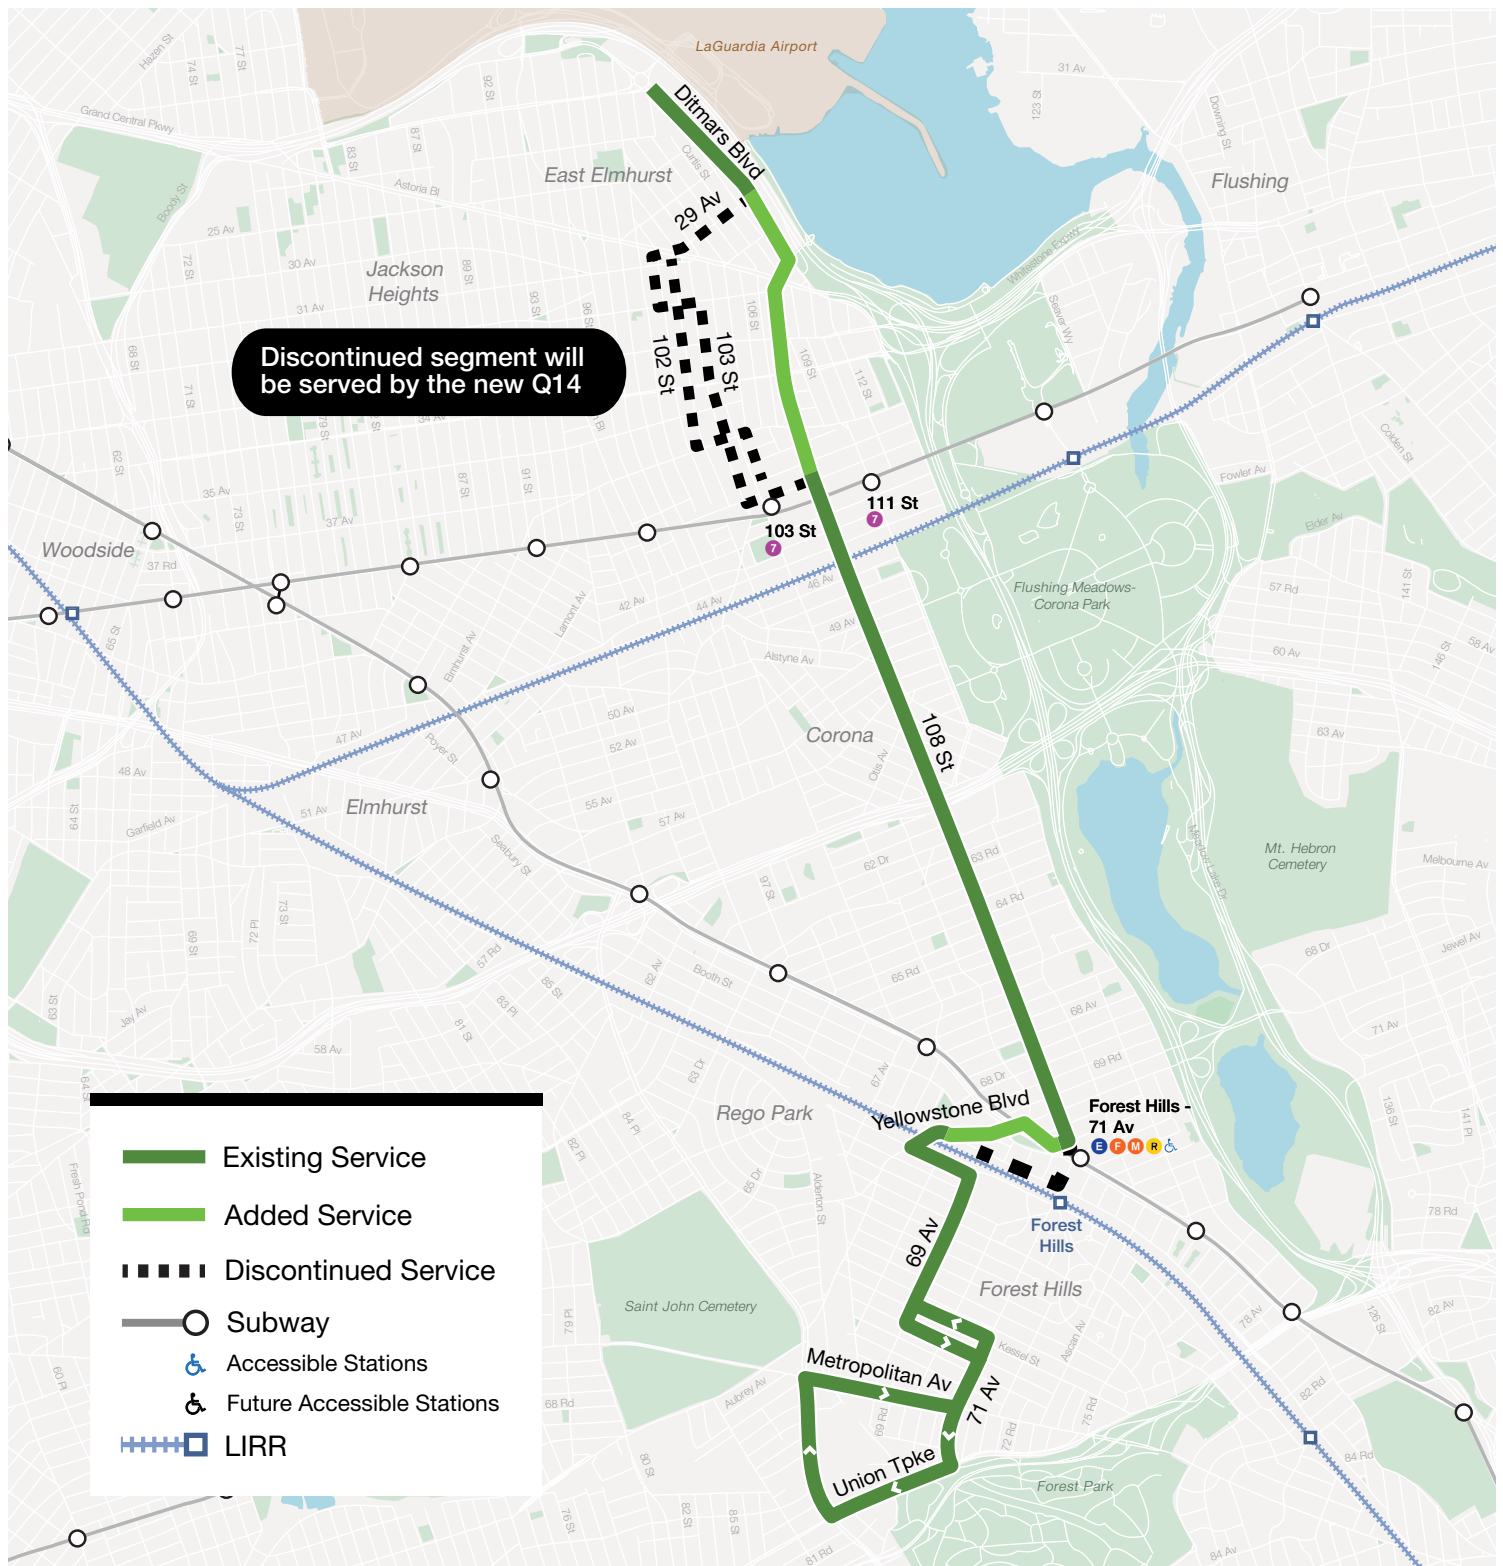

Service on the existing Astoria Blvd-Roosevelt Av segment on 102/103 Sts will be provided by the new Q14. Service on 29 Av will be discontinued.

Some stops have been removed.

EXISTING ROUTES

Q23, Q48

CONNECTIONS

7 E F M R

Q11, Q19, Q38, Q52-SBS, Q53-SBS, Q54, Q58, Q60, Q63, Q64, Q66, Q74, Q88, Q90, Q98

AVERAGE STOP SPACING

Existing: 698 ft

Proposed: 1,186 ft

PROPOSED FREQUENCIES* AND HOURS OF OPERATION

Service Span		Overnight	Early Morning	AM Peak	Midday	PM Peak	Evening	Late Evening
		12 am - 4 am	4 am - 6 am	6 am - 9 am	9 am - 3 pm	3 pm - 7 pm	7 pm - 9 pm	9 pm - 12 am
WEEKDAY								
Existing	4:15 AM - 1:20 AM	-	20	8	10	6	9	18
Proposed	24 hours	48	24	8	10	6	9	15
SATURDAY								
Existing	4:15 AM - 1:20 AM	-	40	13	10	10	11	18
Proposed	24 hours	48	30	13	10	10	11	16
SUNDAY								
Existing	4:15 AM - 1:20 AM	-	40	20	12	12	15	23
Proposed	24 hours	48	60	18	12	12	15	23

*Frequencies indicate how often the bus arrives on average in the peak direction in minutes.

no change added service reduced service

Q23 108th Street

Service between East Elmhurst and Forest Hills

Q23 108th Street