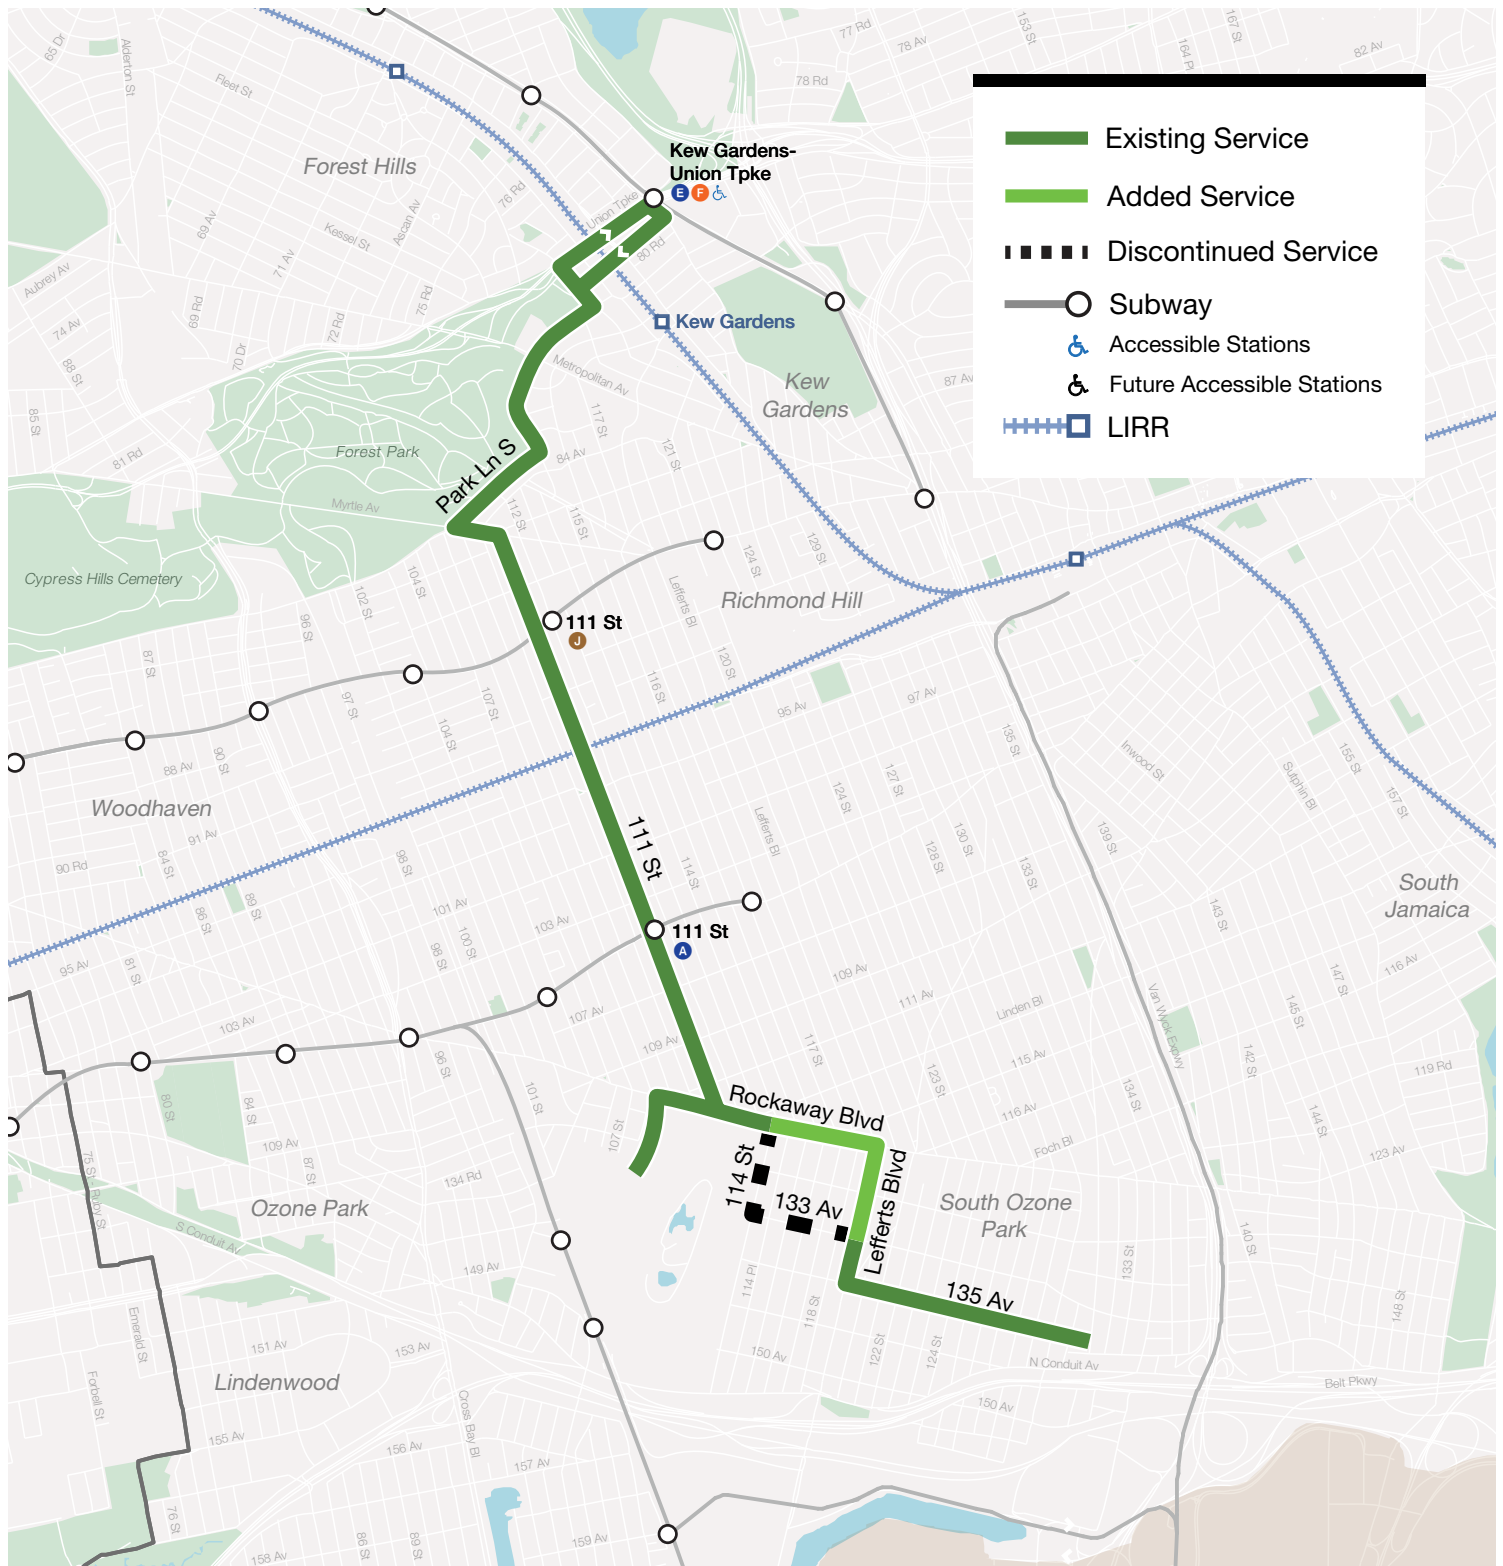

Sundays to South Ozone Park				
Union Tpke Kew Gardens Rd	111 St Jamaica Av	111 St Rockaway Blvd	Aqueduct Racetrack Resorts Casino	135 Rd 130 Pl
6:00	6:09	6:17		6:24
6:30	6:39	6:47		6:54
7:00	7:09	7:17	7:19	7:29
7:20	7:29	7:37	7:39	7:49
7:40	7:49	7:57	7:59	8:09
8:00	8:09	8:17	8:19	8:29
8:20	8:29	8:37	8:39	8:49
8:40	8:49	8:57	8:59	9:09
9:00	9:09	9:17	9:19	9:29
9:20	9:29	9:37	9:39	9:49
9:40	9:49	9:57	9:59	10:09
10:00	10:11	10:20	10:22	10:34
10:20	10:31	10:40	10:42	10:54
10:40	10:51	11:00	11:02	11:14
11:00	11:11	11:20	11:22	11:34
11:20	11:31	11:40	11:42	11:54
11:40	11:51	12:00	12:02	12:14
12:00	12:11	12:20	12:22	12:34
12:20	12:31	12:40	12:42	12:54
12:40	12:51	1:00	1:02	1:14
1:00	1:11	1:20	1:22	1:34
1:20	1:31	1:40	1:42	1:54
1:40	1:51	2:00	2:02	2:14
2:00	2:11	2:20	2:22	2:34
2:20	2:31	2:40	2:42	2:54
2:40	2:51	3:00	3:02	3:14
3:00	3:11	3:20	3:22	3:34
3:20	3:31	3:40	3:42	3:54
3:40	3:51	4:00	4:02	4:14
4:00	4:11	4:20	4:22	4:34
4:20	4:31	4:40	4:42	4:54
4:40	4:51	5:00	5:02	5:14
5:00	5:11	5:20	5:22	5:34
5:20	5:31	5:40	5:42	5:54
5:40	5:51	6:00	6:02	6:14
6:00	6:11	6:20	6:22	6:34
6:20	6:31	6:40	6:42	6:54
6:40	6:51	7:00	7:02	7:14
7:00	7:11	7:20	7:22	7:34
7:20	7:31	7:40	7:42	7:54
7:40	7:51	8:00	8:02	8:14
8:00	8:11	8:20	8:22	8:34
8:30	8:41	8:50	8:52	9:04
9:00	9:11	9:20	9:22	9:34
9:30	9:39	9:47	9:49	10:00
10:00	10:09	10:17	10:19	10:30

Q37 111th Street

Service between Kew Gardens and South Ozone Park

CHANGES TAKE EFFECT AUGUST 31, 2025

The Q37 will still serve 111 St but will be rerouted from 114 St and 133 Av to Rockaway Blvd and Lefferts Blvd.

Some stops have been removed.

EXISTING ROUTES

Q37

CONNECTIONS

A E F J

Q7, Q8, Q10, Q24, Q41, Q45, Q46, Q48, Q54, Q55, Q56, Q60, Q80, Q112

AVERAGE STOP SPACING

Existing: 985 ft

*Frequencies indicate how often the bus arrives on average in the peak direction in minutes.

no change added service reduced service

Q37 111th Street

Service between Kew Gardens and South Ozone Park

Q37 111th Street