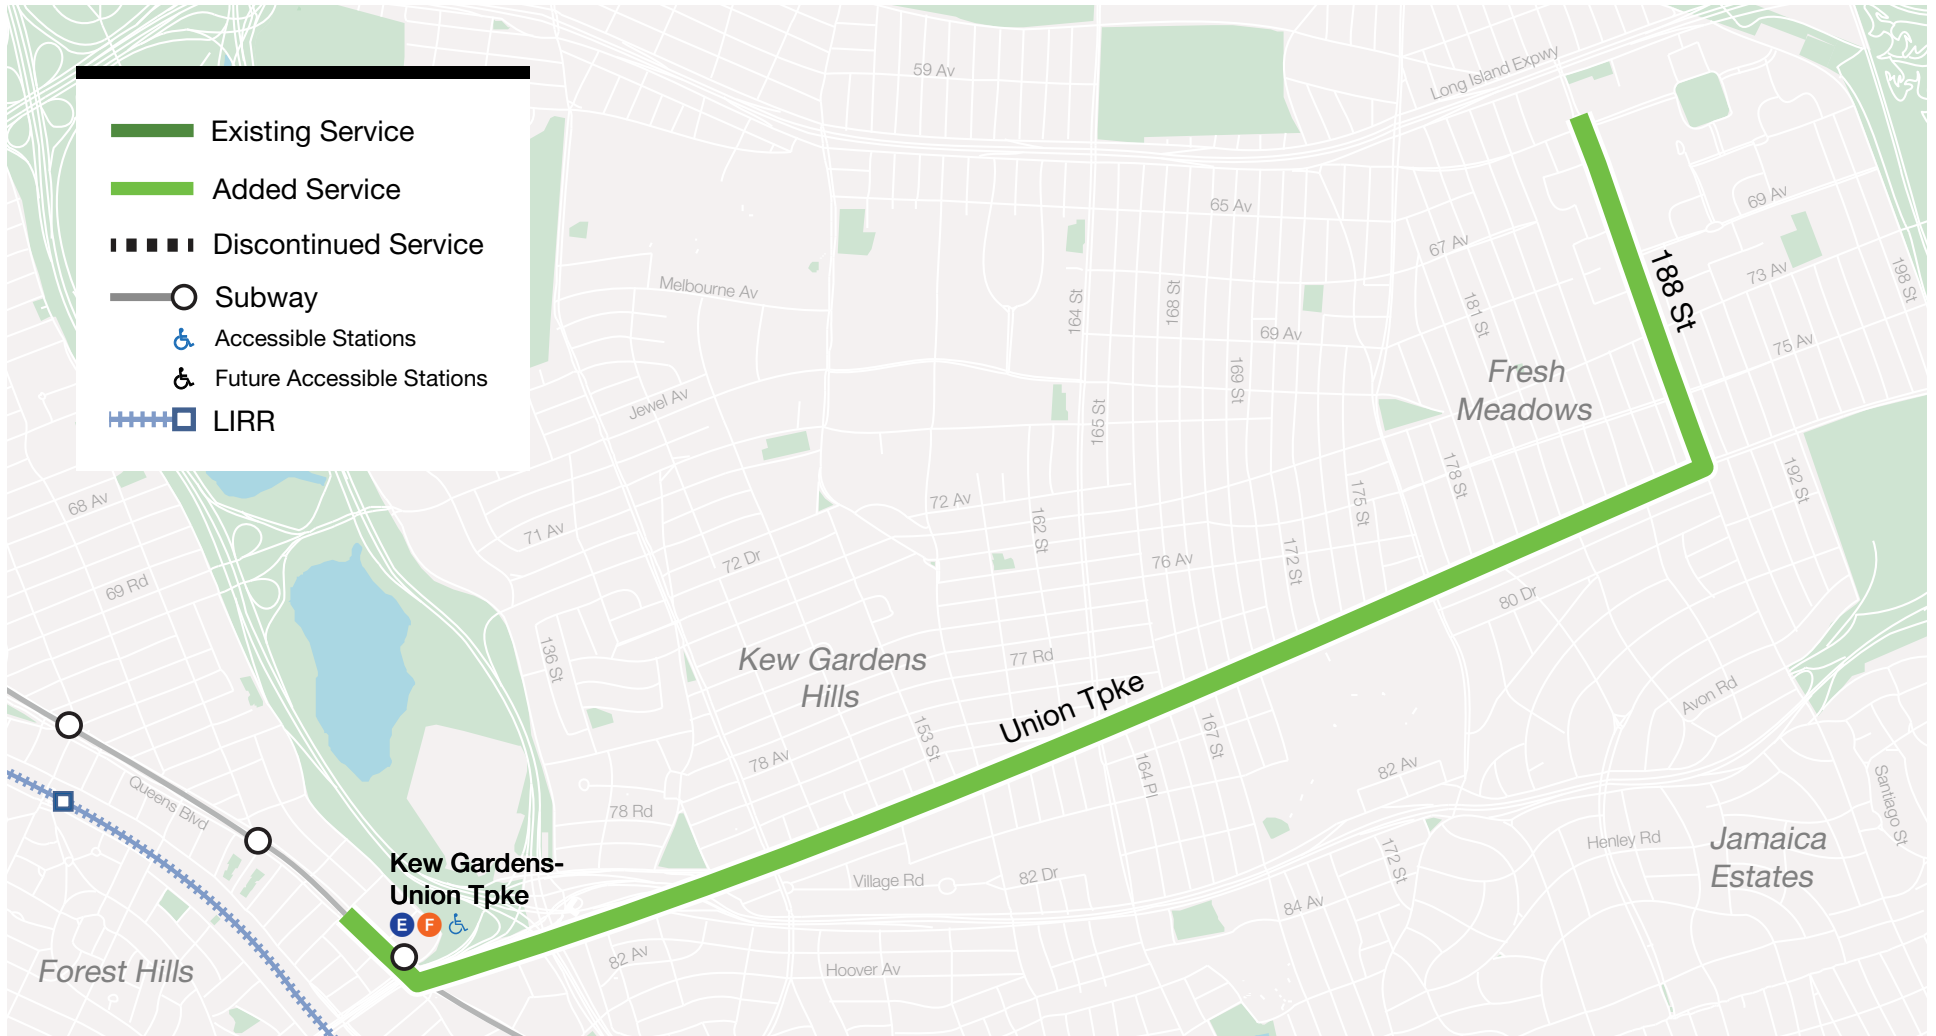

#### EXISTING ROUTES

Q46

### PROPOSED FREQUENCIES\* AND HOURS OF OPERATION

Service Span		Overnight	Early Morning	AM Peak	Midday	PM Peak	Evening	Late Evening
		12 am - 4 am	4 am - 6 am	6 am - 9 am	9 am - 3 pm	3 pm - 7 pm	7 pm - 9 pm	9 pm - 12 am
<b>WEEKDAY</b>								
Existing	-	-	-	-	-	-	-	-
Proposed	24 hours	48	24	8	10	8	9	16
<b>SATURDAY</b>								
Existing	-	-	-	-	-	-	-	-
Proposed	24 hours	48	24	20	15	15	15	20
<b>SUNDAY</b>								
Existing	-	-	-	-	-	-	-	-
Proposed	24 hours	48	30	18	15	15	15	23

# Q45 Union Turnpike

Service between Fresh Meadows and Kew Gardens