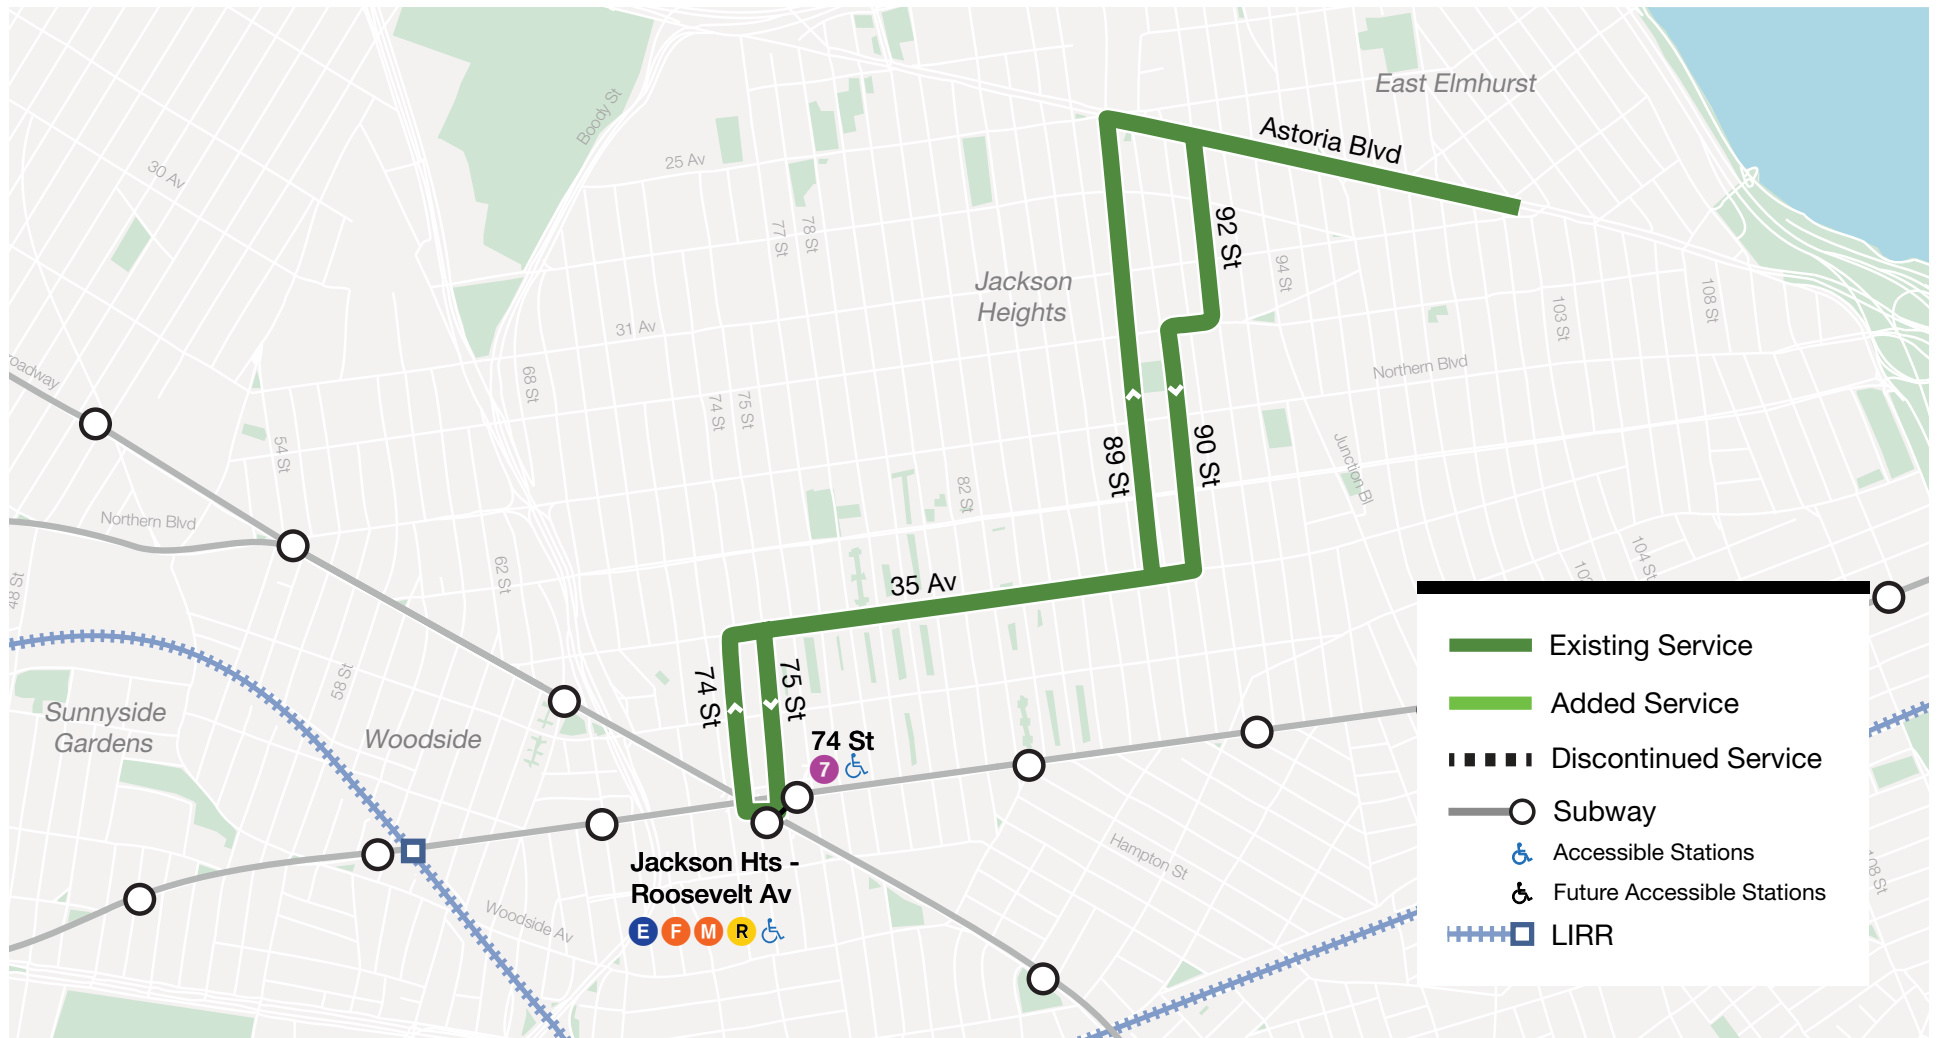

Q49 East Elmhurst – Jackson Heights

CHANGES TAKE EFFECT AUGUST 31, 2025

The Q49 will keep its current routing, but some stops have been removed.

EXISTING ROUTES

Q49

CONNECTIONS

7 E F M R

Q14, Q19, Q32, Q33, Q47, Q53-SBS, Q63, Q66, Q70-SBS, Q72

*Frequencies indicate how often the bus arrives on average in the peak direction in minutes.

no change added service reduced service

Q49 East Elmhurst – Jackson Heights

Q49 East Elmhurst – Jackson Heights

EASTBOUND to East Elmhurst

On Street/At Street		Proposal Note	Connections
1	74 St/Roosevelt Av	Keep	7, E, F, M, R, Q32, Q33, Q47, Q53-SBS, Q70-SBS
2	74 St/37 Av	Keep	7, Q32, Q70-SBS
	74 St/35 Av	Removed to improve speed & reliability	
3	35 Av/76 St	Keep	Q47
	35 Av/78 St	Removed to improve speed & reliability	
4	35 Av/80 St	Keep	Q32, Q33
	35 Av/82 St	Removed to improve speed & reliability	
5	35 Av/83 St	New stop location	Q32, Q33
	35 Av/84 St	Removed to improve speed & reliability	
6	35 Av/86 St	Keep	
7	89 St/35 Av	Keep	
8	89 St/34 Av	Keep	Q63, Q66
9	89 St/Northern Blvd	Keep	Q63, Q66
	89 St/32 Av (southeast corner)	Removed to improve speed and reliability	
10	89 St/32 Av (northeast corner)	Keep	
	89 St/31 Av	Removed to improve speed and reliability	
11	89 St/30 Av	Keep	Q19
	Astoria Blvd/90 St	Removed to improve speed and reliability	
12	Astoria Blvd/92 St	Keep	Q72
13	Astoria Blvd/94 St	Keep	Q72
	Astoria Blvd/96 St	Removed to improve speed and reliability	
14	Astoria Blvd/98 St	Keep	
	Astoria Blvd/100 St	Removed to improve speed & reliability	
15	Astoria Blvd/102 St	Keep	Q14
	31 Av/102 St	Removed to improve speed & reliability	