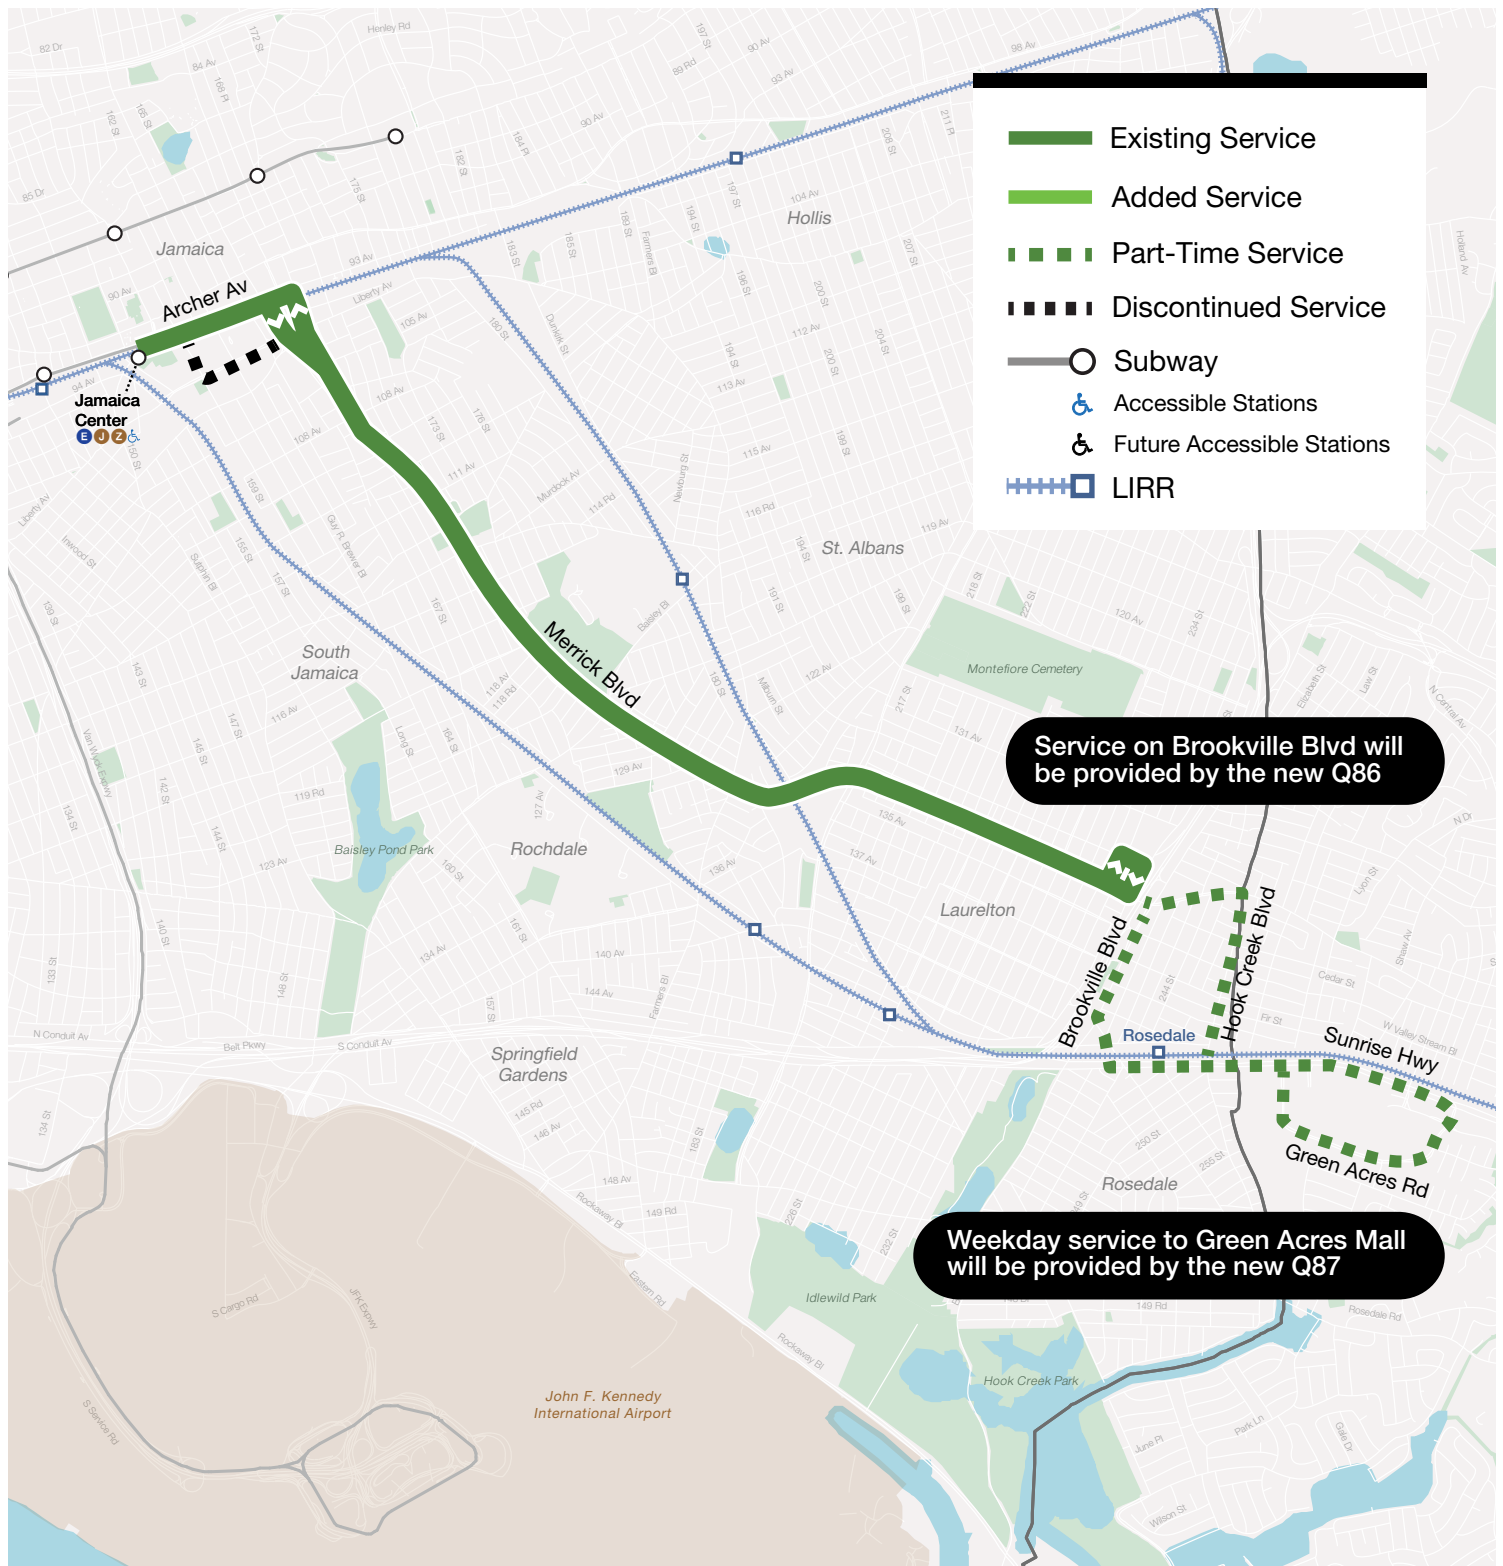

Existing Q5 weekend frequencies reflect Q5 trips terminating in Rosedale and at Green Acres Mall.

Q5

Merrick Boulevard

Service between Jamaica and Laurelton

Q5 Merrick Boulevard

EASTBOUND to Laurelton

On Street/At Street		Proposal Note	Connections
1	Jamaica Center/Bay A	Keep	E J Z, Q4, Q6, Q8, Q9, Q20, Q24, Q25, Q30, Q31, Q42, Q44-SBS, Q65, Q75, Q83, Q84, Q85, Q89, Q111, Q112, Q113, Q114, Q115
2	Archer Av/Merrick Blvd	Keep	Q4, Q6, Q8, Q20, Q30, Q31, Q41, Q42, Q44-SBS, Q54, Q56, Q75, Q83, Q84, Q85, Q86, Q87, Q89, Q110
3	Merrick Blvd/104 Av	Keep	Q42, Q83, QM64
4	Merrick Blvd/107 Av	Keep	Q4, Q84, Q85, Q86, Q87, Q89
	Merrick Blvd/108 Av	Removed to improve speed & reliability	
5	Merrick Blvd/169 Pl	Keep	
	Merrick Blvd/109 Av	Removed to improve speed & reliability	
6	Merrick Blvd/109 Rd	New stop location	
	Merrick Blvd/110 Av	Removed to improve speed & reliability	
7	Merrick Blvd/111 Av	Keep	
8	Merrick Blvd/Linden Blvd	Keep	Q4, Q51
	Merrick Blvd/115 Av	Removed to improve speed & reliability	
9	Merrick Blvd/116 Av	Keep	Q84, Q85, Q86, Q87, Q89
	Merrick Blvd/Foch Blvd	Removed to improve speed & reliability	
10	Merrick Blvd/119 Av	Keep	Q84, Q85, Q86, Q87, Q89
11	Merrick Blvd/Baisley Blvd	Keep	Q84
	Merrick Blvd/125 Av	Removed to improve speed & reliability	
12	Merrick Blvd/127 Av	Keep	
13	Merrick Blvd/130 Rd	Keep	Q3, QM65
	Merrick Blvd/Belknap St	Removed to improve speed & reliability	
14	Merrick Blvd/Montauk St	Keep	Q77
	Merrick Blvd/Pineville Ln	Removed to improve speed & reliability	
15	Merrick Blvd/Springfield Blvd	Keep	Q77
16	Merrick Blvd/218 St	Keep	Q77, QM63, QM65
	Merrick Blvd/220 St	Removed to improve speed & reliability	
17	Merrick Blvd/221 St	New stop location	QM63, QM65
	Merrick Blvd/222 St	Removed to improve speed & reliability	
18	Merrick Blvd/224 St	Keep	
	Merrick Blvd/226 St	Removed to improve speed & reliability	
19	Merrick Blvd/228 St	Keep	
	Merrick Blvd/230 St	Removed to improve speed & reliability	
	Merrick Blvd/231 St	Removed to improve speed & reliability	