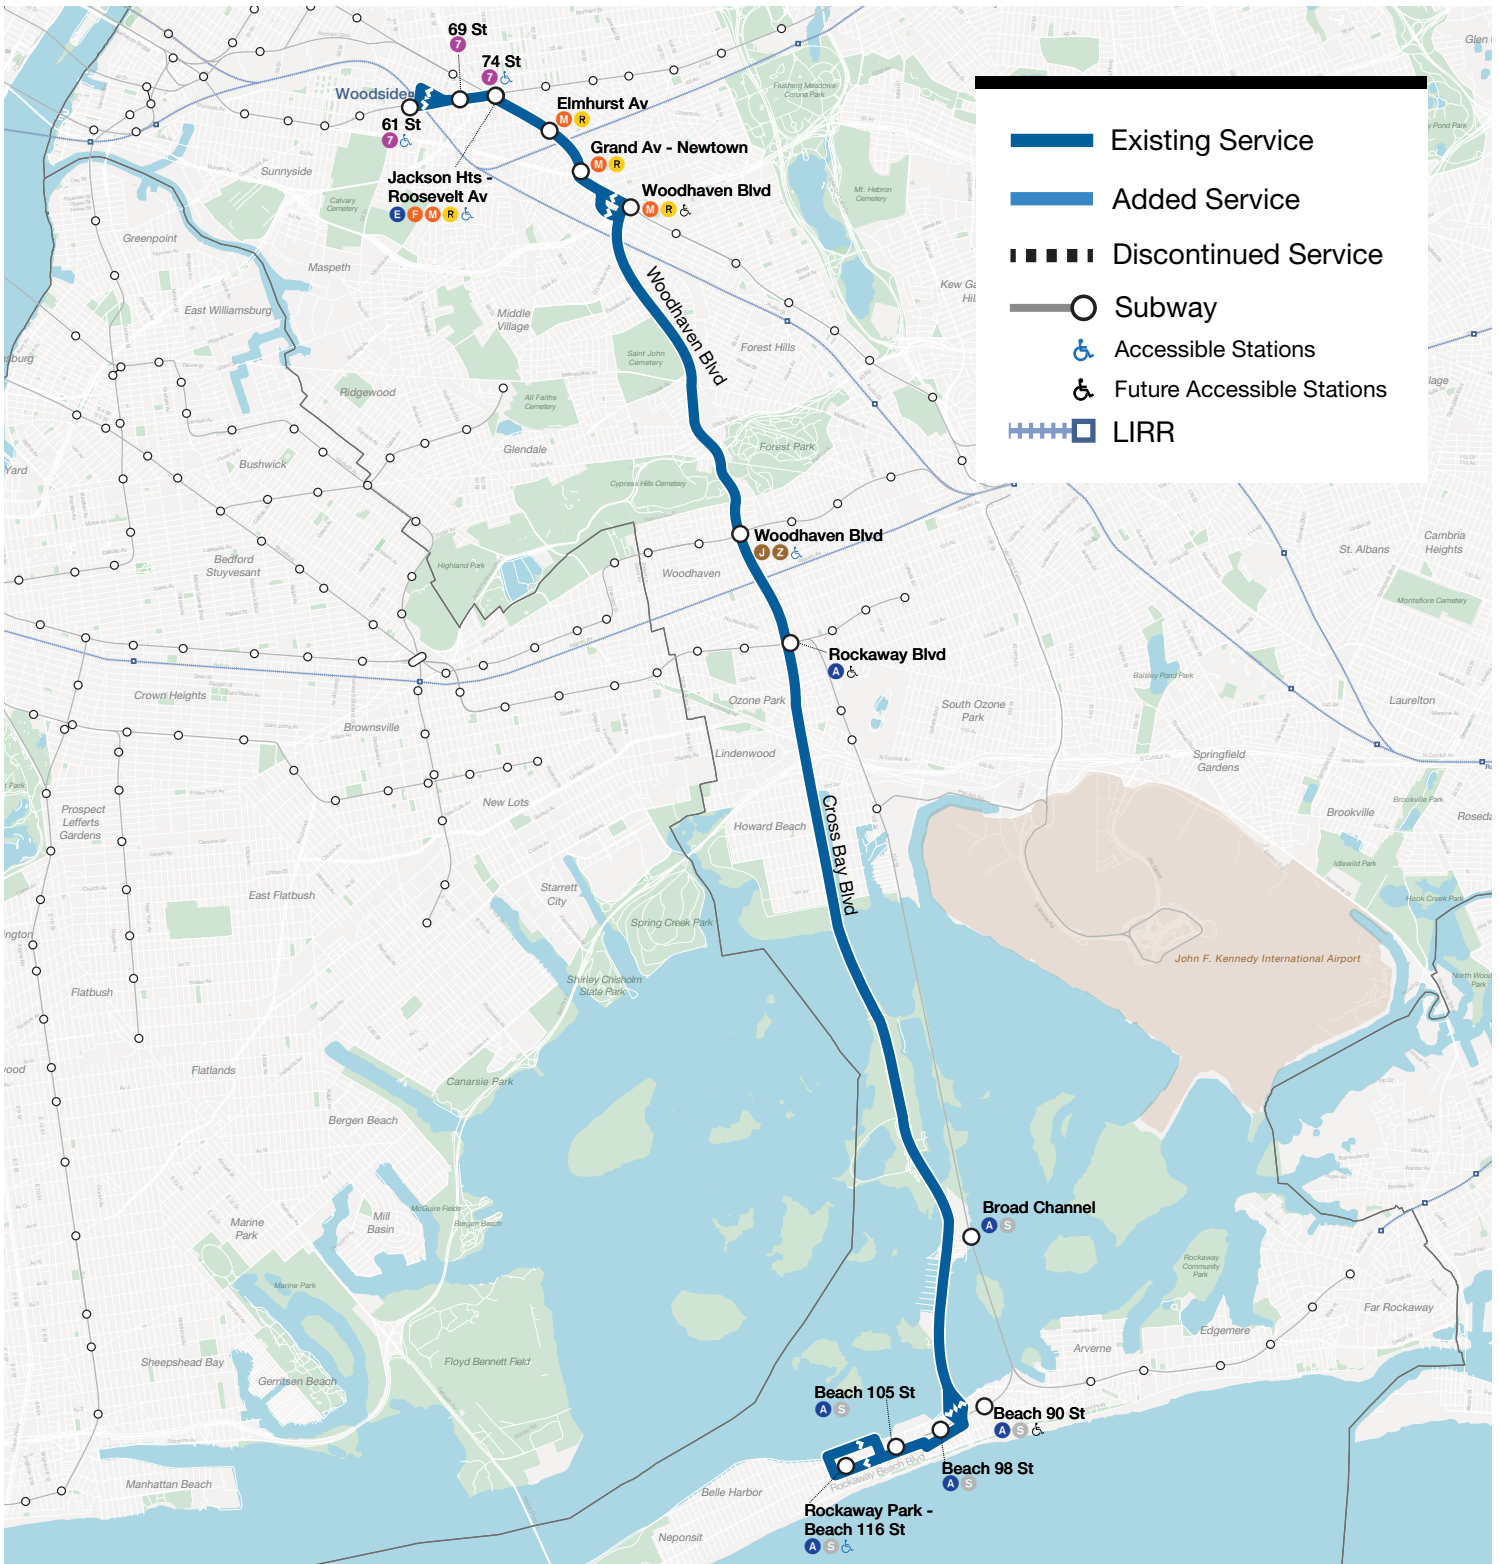

Q53 Woodside – Rockaway Park

Q53 Woodside – Rockaway Park

NORTHBOUND to Woodside

On Street/At Street		Proposal Note	Connections
1	Beach 116 St/Rockaway Beach Blvd	Keep	A S, Q22, Q35, QM16
2	Rockaway Beach Blvd/Beach 108 St	Keep	A S, Q22, Q35, QM16
3	Rockaway Beach Blvd/Beach 102 St	Keep	Q22, QM16
4	Rockaway Beach Blvd/Beach 96 St	Keep	Q22, QM16
5	Cross Bay Blvd/E 16 Rd	Keep	Q52-SBS
6	Cross Bay Blvd/Noel Rd	Keep	Q52-SBS
7	Cross Bay Blvd/Wildlife Refuge	Keep	Q52-SBS,
8	Cross Bay Blvd/163 Av	Keep	Q41, Q52-SBS,
9	Cross Bay Blvd/157 Av	Keep	Q11, Q41, Q52-SBS, QM15, QM16, QM17
10	Cross Bay Blvd/Pitkin Av	Keep	Q11, Q41, Q52-SBS, QM15
11	Cross Bay Blvd/Liberty Av	Keep	A, Q7, Q11, Q41, Q51, Q52-SBS, Q112, QM15
12	Woodhaven Blvd/101 Av	Keep	Q8, Q52-SBS
13	Woodhaven Blvd/91 Av	Keep	Q11, Q52-SBS,
14	Woodhaven Blvd/Jamaica Av	Keep	J Z, Q11, Q52-SBS, Q56, QM15
15	Woodhaven Blvd/Myrtle Av	Keep	Q52-SBS, Q55, QM15
16	Woodhaven Blvd/Polo Pl	Keep	Q11, Q23, Q52-SBS, Q54, QM12, QM15, QM42
17	Woodhaven Blvd/Everton St	Keep	Q11, Q38, Q52-SBS, QM15,
18	Queens Blvd/59 Av	Keep	M R, Q11, Q14, Q29, Q52-SBS, Q88, QM10, QM11, QM12, QM40, QM42, QM63
19	Broadway/Justice Av	Keep	M R, Q58, Q59, Q60, Q98
20	Broadway/Whitney Av	Keep	M R
21	Broadway/78 St	Keep	
22	Broadway/75 St	Keep	7 E F M R, Q32, Q33, Q47, Q49, Q70-SBS
23	61St/Roosevelt Av	Keep	7 LIRR, Q18, Q32, Q70-SBS

SOUTHBOUND to Rockaway Park

1	Roosevelt Av/61St	Keep	7, LIRR, Q18, Q32, Q70-SBS
2	Broadway/75 St	Keep	7 E F M R, Q32, Q33, Q47, Q49, Q70-SBS
3	Broadway/78 St	Keep	
4	Broadway/Whitney Av	Keep	M R
5	Broadway/Queens Blvd	Keep	M R, Q58, Q59, Q60, Q98