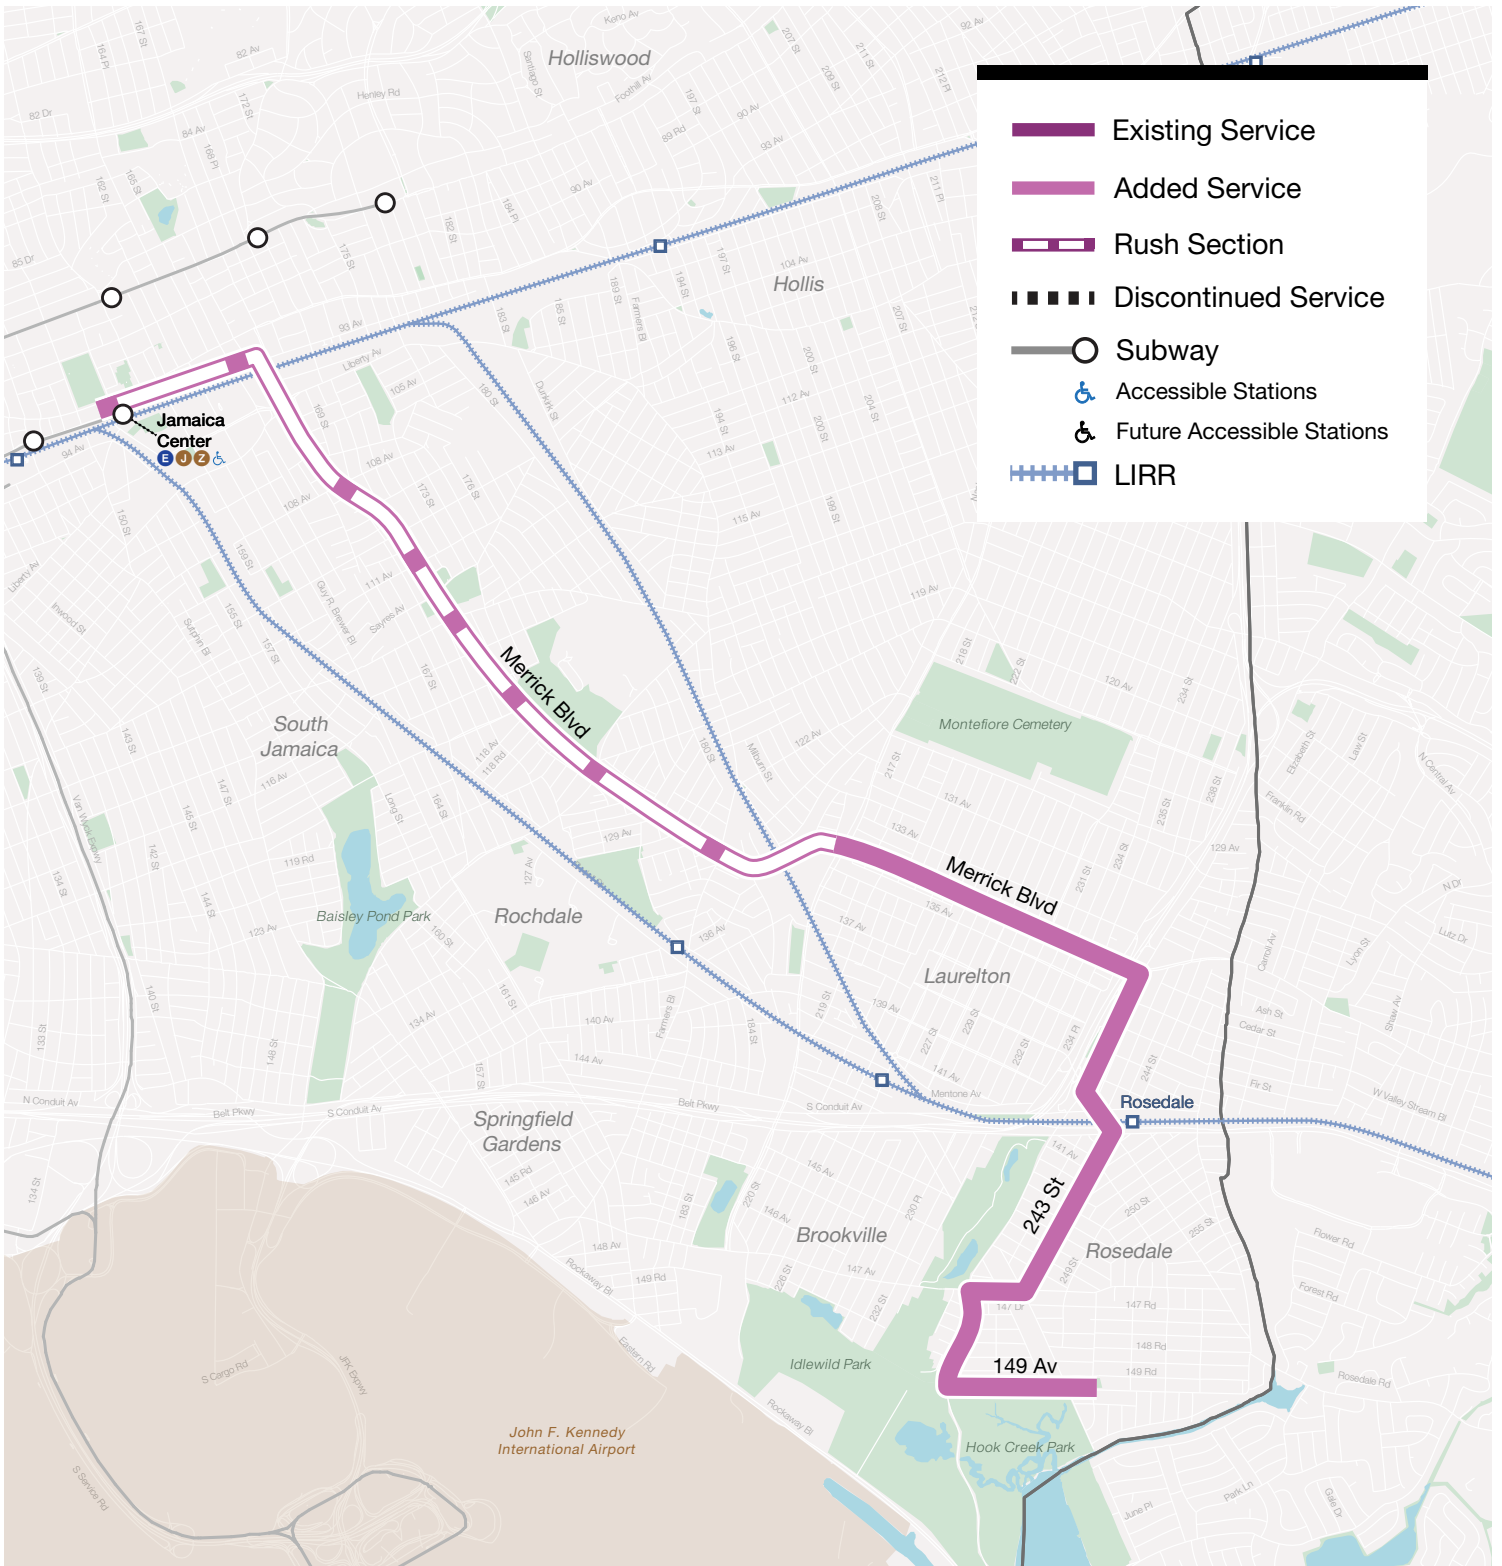

Q86 Rosedale – Laurelton – Jamaica

Q86 Rosedale – Laurelton – Jamaica

EASTBOUND to Rosedale

On Street/At Street		Proposal Note	Connections
1	Jamaica Center/Bay A	Added at existing bus stop	E J Z, Q4, Q6, Q8, Q9, Q20, Q24, Q25, Q30, Q31, Q42, Q44-SBS, Q65, Q75, Q83, Q84, Q85, Q89, Q111, Q112, Q113, Q114, Q115
2	Archer Av/165 St	Added at existing bus stop	Q5, Q6, Q8, Q20, Q30, Q31, Q41, Q42, Q44-SBS, Q54, Q56, Q75, Q83, Q110
3	Merrick Blvd/169 Pl	Added at existing bus stop	
4	Merrick Blvd/111 Av	Added at existing bus stop	
5	Merrick Blvd/Linden Blvd	Added at existing bus stop	Q4, Q51
6	Merrick Blvd/Foch Blvd	Added at existing bus stop	Q5
7	Merrick Blvd/Baisley Blvd	Added at existing bus stop	Q84
8	Merrick Blvd/130 Rd	Added at existing bus stop	Q3, QM65
9	Merrick Blvd/Springfield Blvd	Added at existing bus stop	Q77
10	Merrick Blvd/218 St	Added at existing bus stop	Q77, QM63, QM65
11	Merrick Blvd/221 St	New stop location	QM63, QM65
12	Merrick Blvd/224 St	Added at existing bus stop	
13	Merrick Blvd/228 St	Added at existing bus stop	
14	Merrick Blvd/233 St	Added at existing bus stop	
15	Brookville Blvd/135 Av	New stop location	Q5
16	Brookville Blvd/137 Av	New stop location	Q5
17	Brookville Blvd/Francis Lewis Blvd	New stop location	Q5
18	Francis Lewis Blvd/N Conduit Av	Added at existing bus stop	LIRR, Q5, Q89
19	243 St/Memphis Av	Added at existing bus stop	Q89
20	243 St/Weller Av	Added at existing bus stop	
21	243 St/145 Av	Added at existing bus stop	
22	243 St/Huxley St	Added at existing bus stop	Q111
23	Brookville Blvd/147 Rd	New stop location	Q111
24	149 Av/242 St	New stop location	
25	253 St/149 Av	Added at existing bus stop	QM63

WESTBOUND to Jamaica

1	253 St/149 Av	Added at existing bus stop	
2	149 Av/241 St	New stop location	
3	Brookville Blvd/148 Av	New stop location	
4	243 St/147 Av	Added at existing bus stop	Q111
5	243 St/144 Av	Added at existing bus stop	
6	243 St/Memphis Av	Added at existing bus stop	Q5, Q89