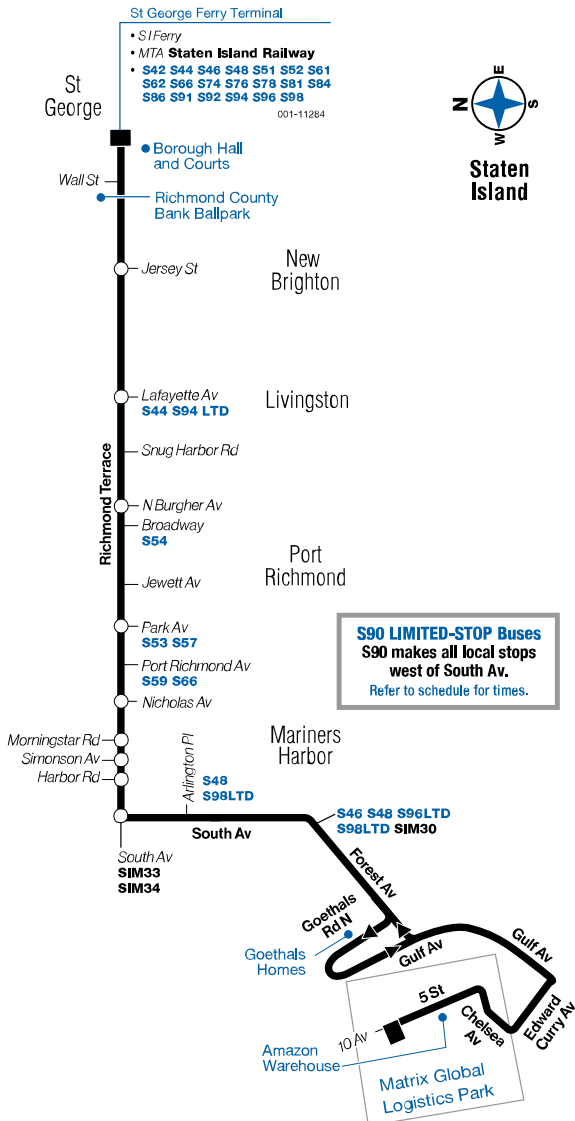

si040a22118

S40/S90 MAP LEGEND

Local/Limited/SBS Bus Transfers: shown in bold blue type.
Express Bus Transfers: shown in bold black type.

- Terminal
- Limited-Stop
- MTA **SIR** Railway Station
- Point of Interest