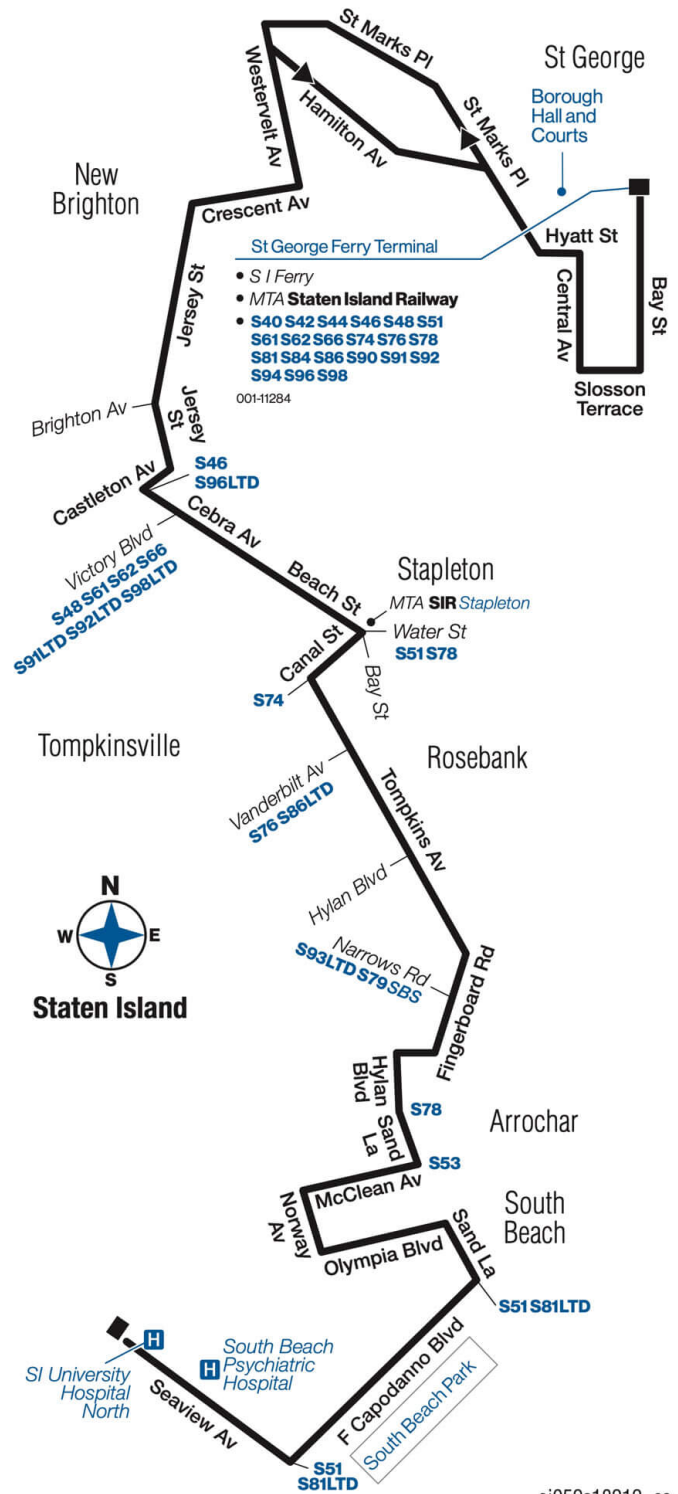

si052a18212_cs

S52 MAP LEGEND

Local/Limited/SBS Bus Transfers: shown in bold blue type.

- Terminal
- Point of Interest
- MTA **SIR** Railway Station