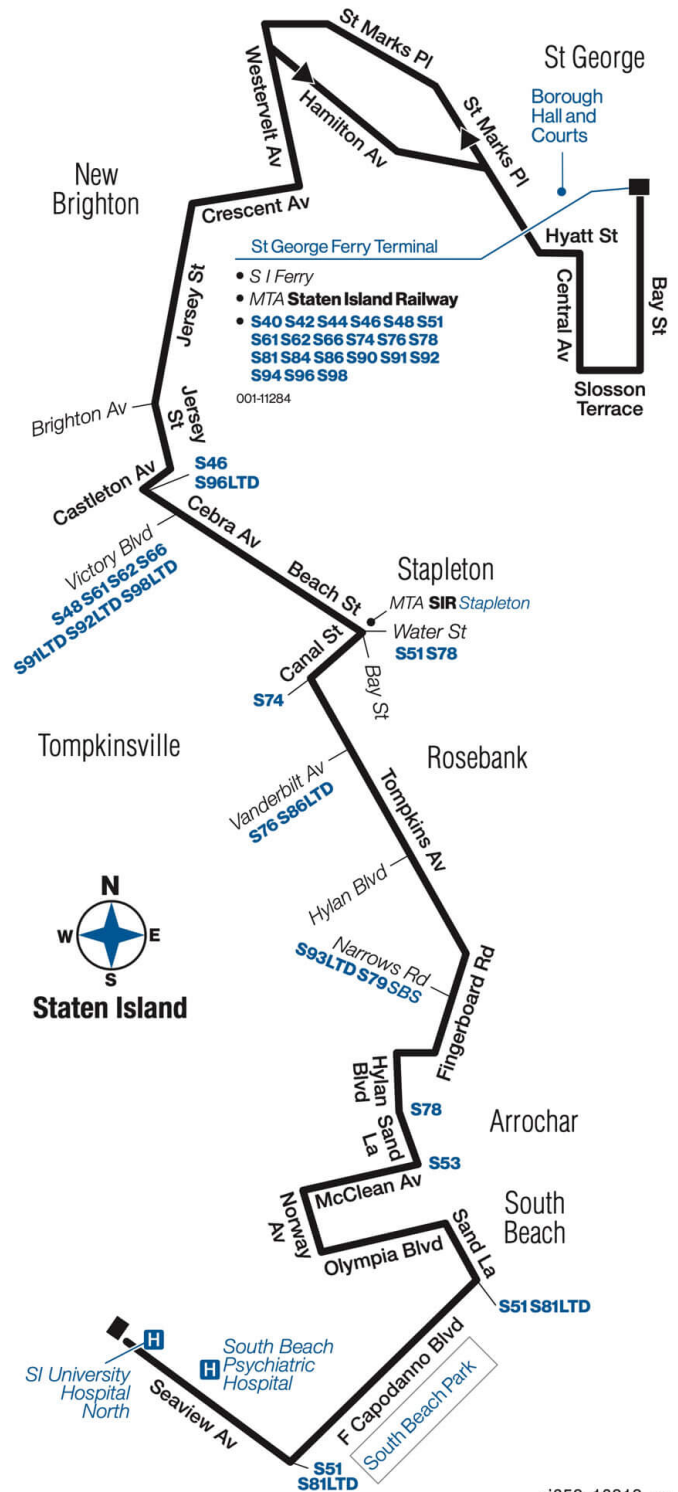

si052a18212_cs

S52 MAP LEGEND

Local/Limited/SBS Bus Transfers: shown in bold blue type.

- Terminal
- Point of Interest
- MTA SIR Railway Station