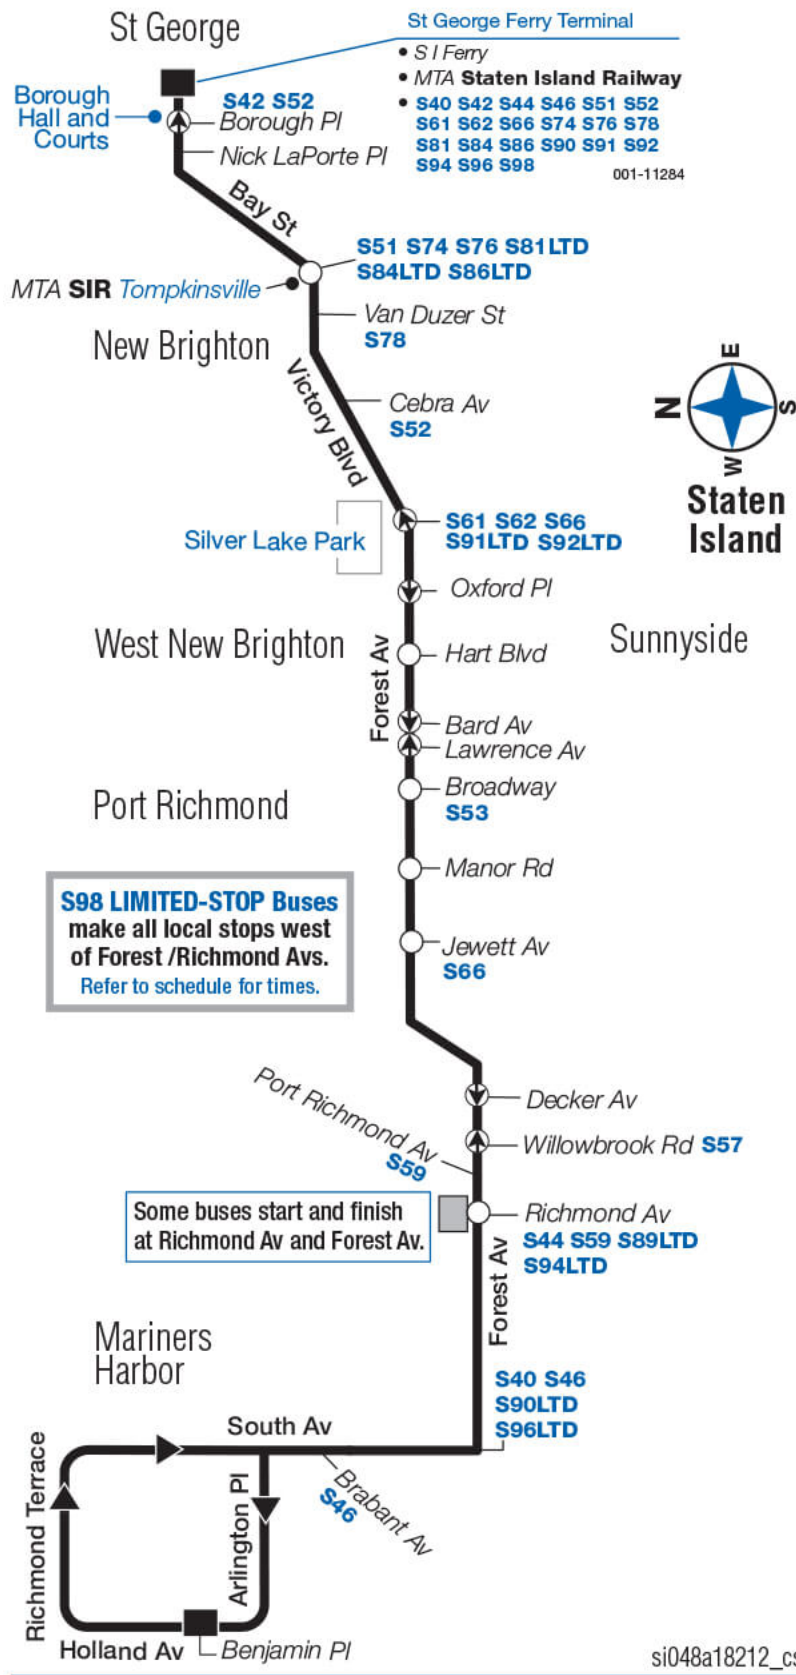

S48/S98 MAP LEGEND

Local/Limited/SBS Bus Transfers: shown in bold blue type.

■ Terminal	○ Limited-Stop
▣ Part-time Terminal	➔ Stops in direction indicated
MTA SIR Railway Station	● Point of Interest