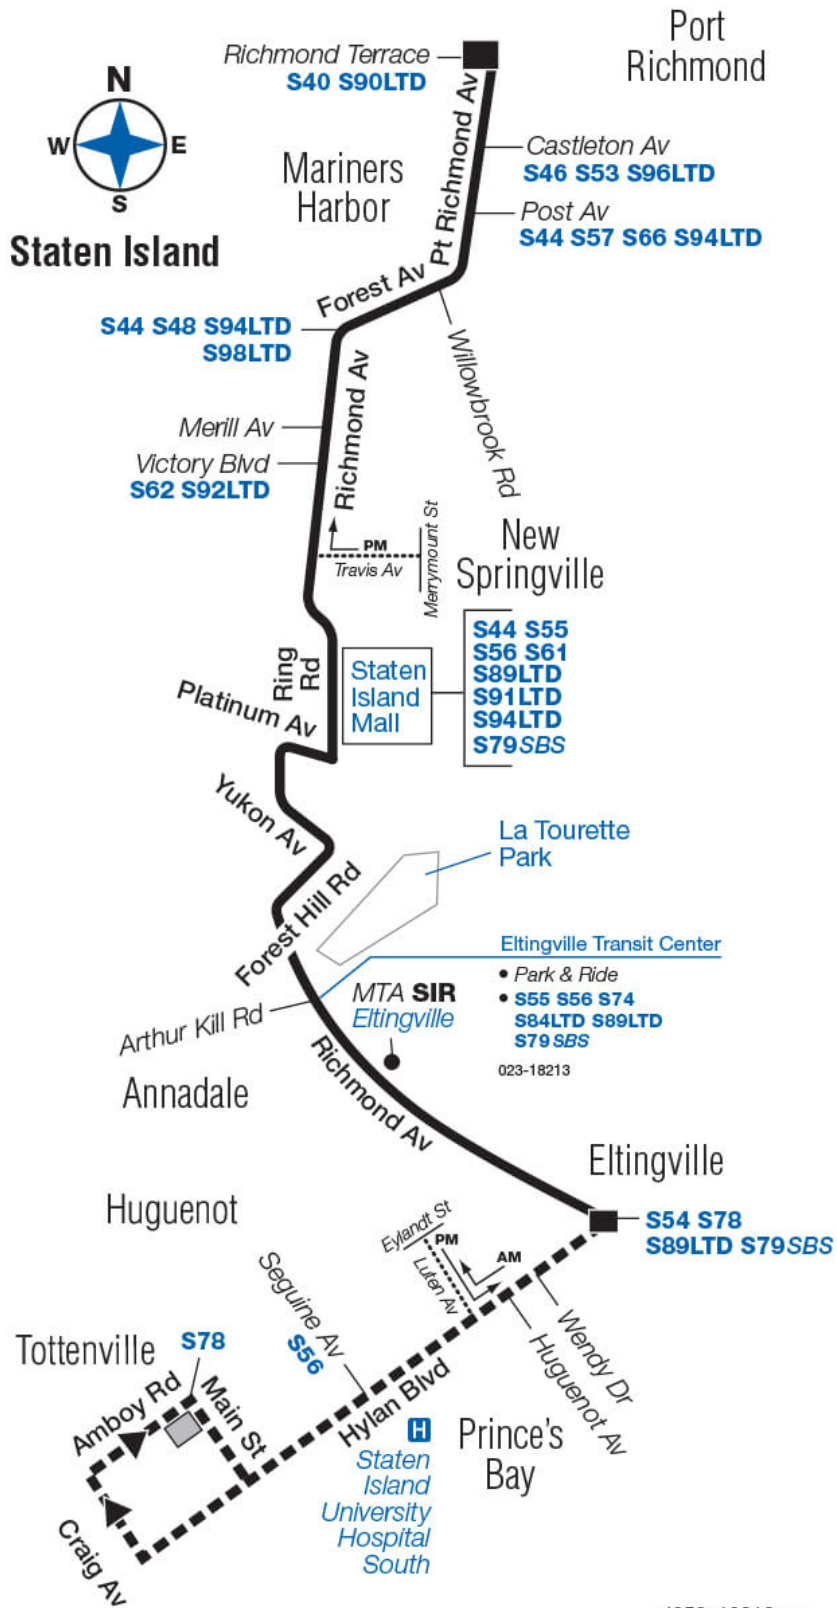

si059a18212_cs

S59 MAP LEGEND

Local/Limited/SBS Bus Transfers: shown in bold blue type.

 Terminal Part-time Terminal - MTA SIR <i>Railway Station</i>	 Weekday Rush Hour Only Supplemental Service School Days (early AM and early PM)